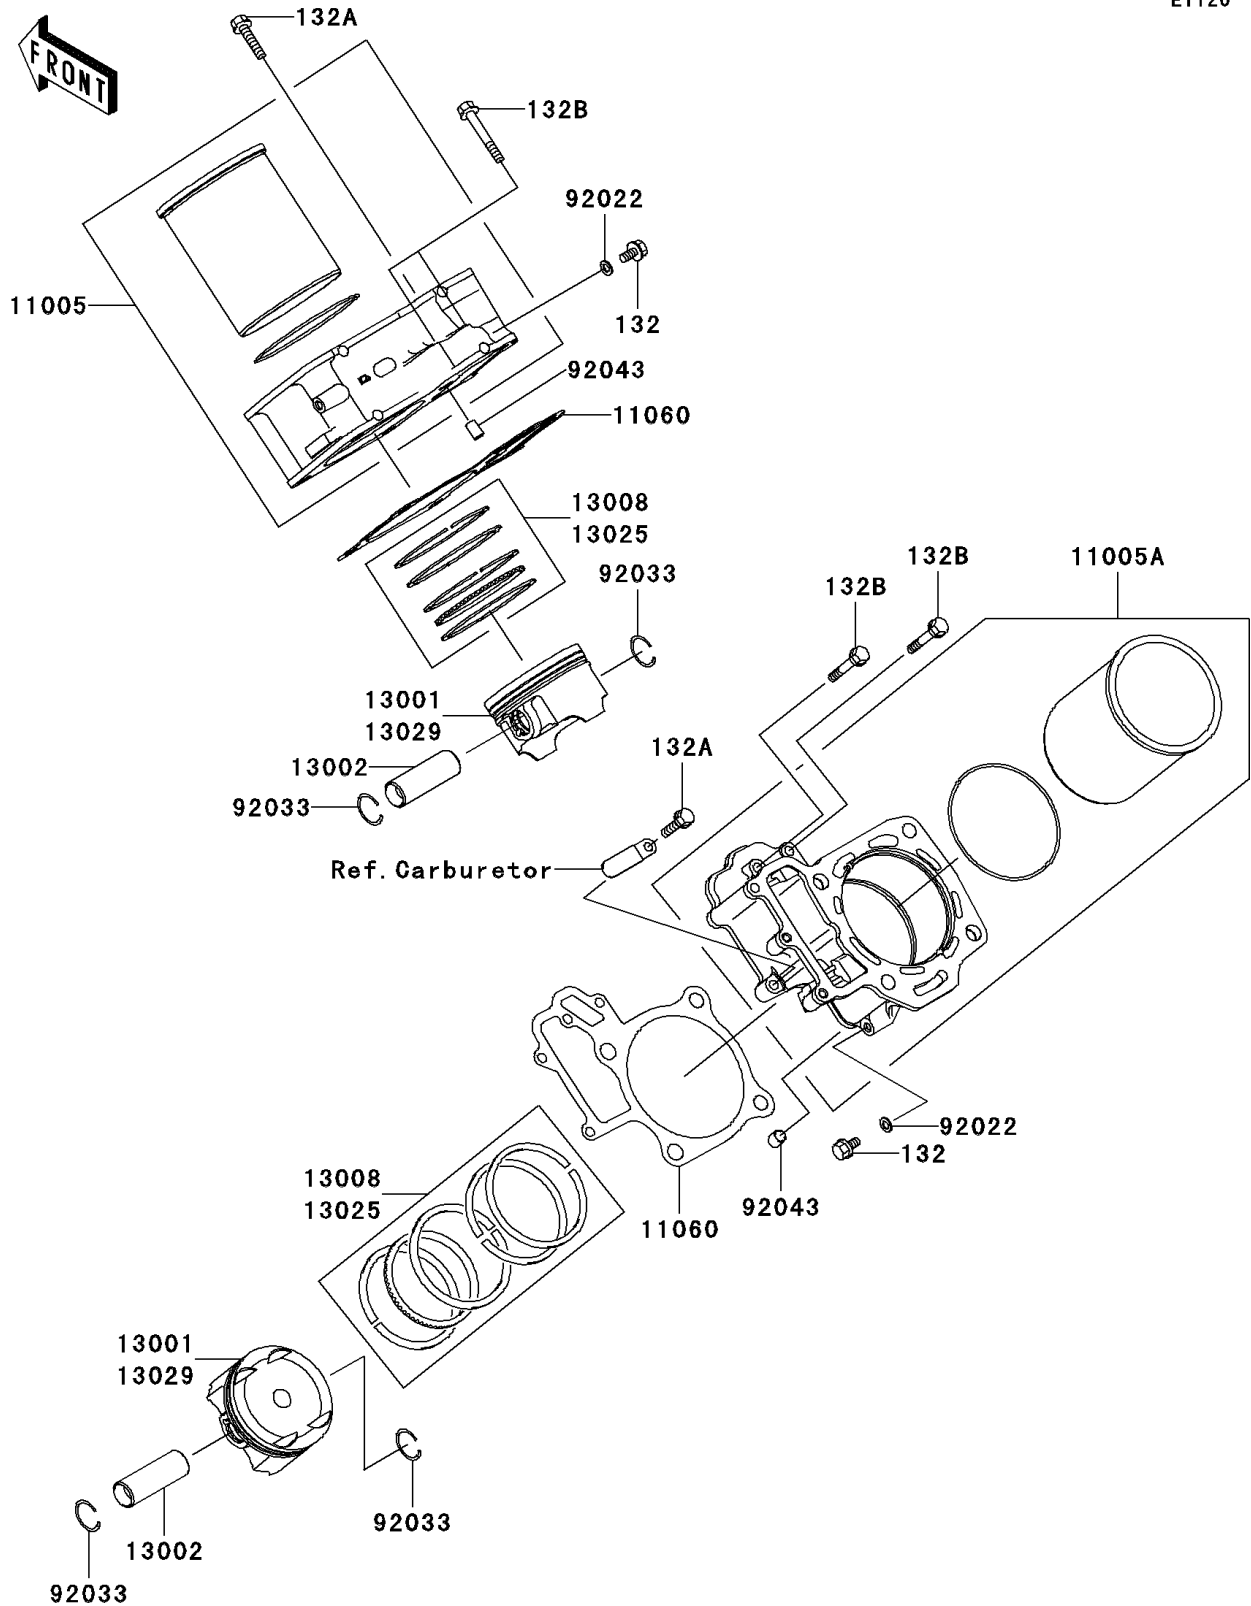

2005 Prairie 700 4x4 Team Green Special Edition PARTS DIAGRAM

Cylinder/Piston(s)

E1120

2005 Prairie 700 4x4 Team Green Special Edition PARTS LIST

Cylinder/Piston(s)

ITEM NAME	PART NUMBER	QUANTITY
BOLT-FLANGED-SMALL,6X12 (Ref # 132)	132Y0612	2
BOLT-FLANGED-SMALL,6X30 (Ref # 132A)	132Y0630	2
BOLT-FLANGED-SMALL,6X40 (Ref # 132B)	132Y0640	4
CYLINDER-ENGINE,FR (Ref # 11005)	11005-1990	1
CYLINDER-ENGINE,RR (Ref # 11005A)	11005-1992	1
GASKET,CYLINDER BASE (Ref # 11060)	11060-1965	2
PISTON-ENGINE,STD (Ref # 13001)	13001-1658	2
PIN-PISTON (Ref # 13002)	13002-1060	2
RING-SET-PISTON,STD (Ref # 13008)	13008-1215	2
RING-SET-PISTON L,O/S 0.50 (Ref # 13025)	13025-0005	AR
PISTON-ENGINE L,O/S 0.50 (Ref # 13029)	13029-0007	AR
WASHER,6.2X11X1 (Ref # 92022)	92022-304	2
RING-SNAP (Ref # 92033)	92033-1207	4
PIN,10.1X12X14 (Ref # 92043)	92043-4009	4