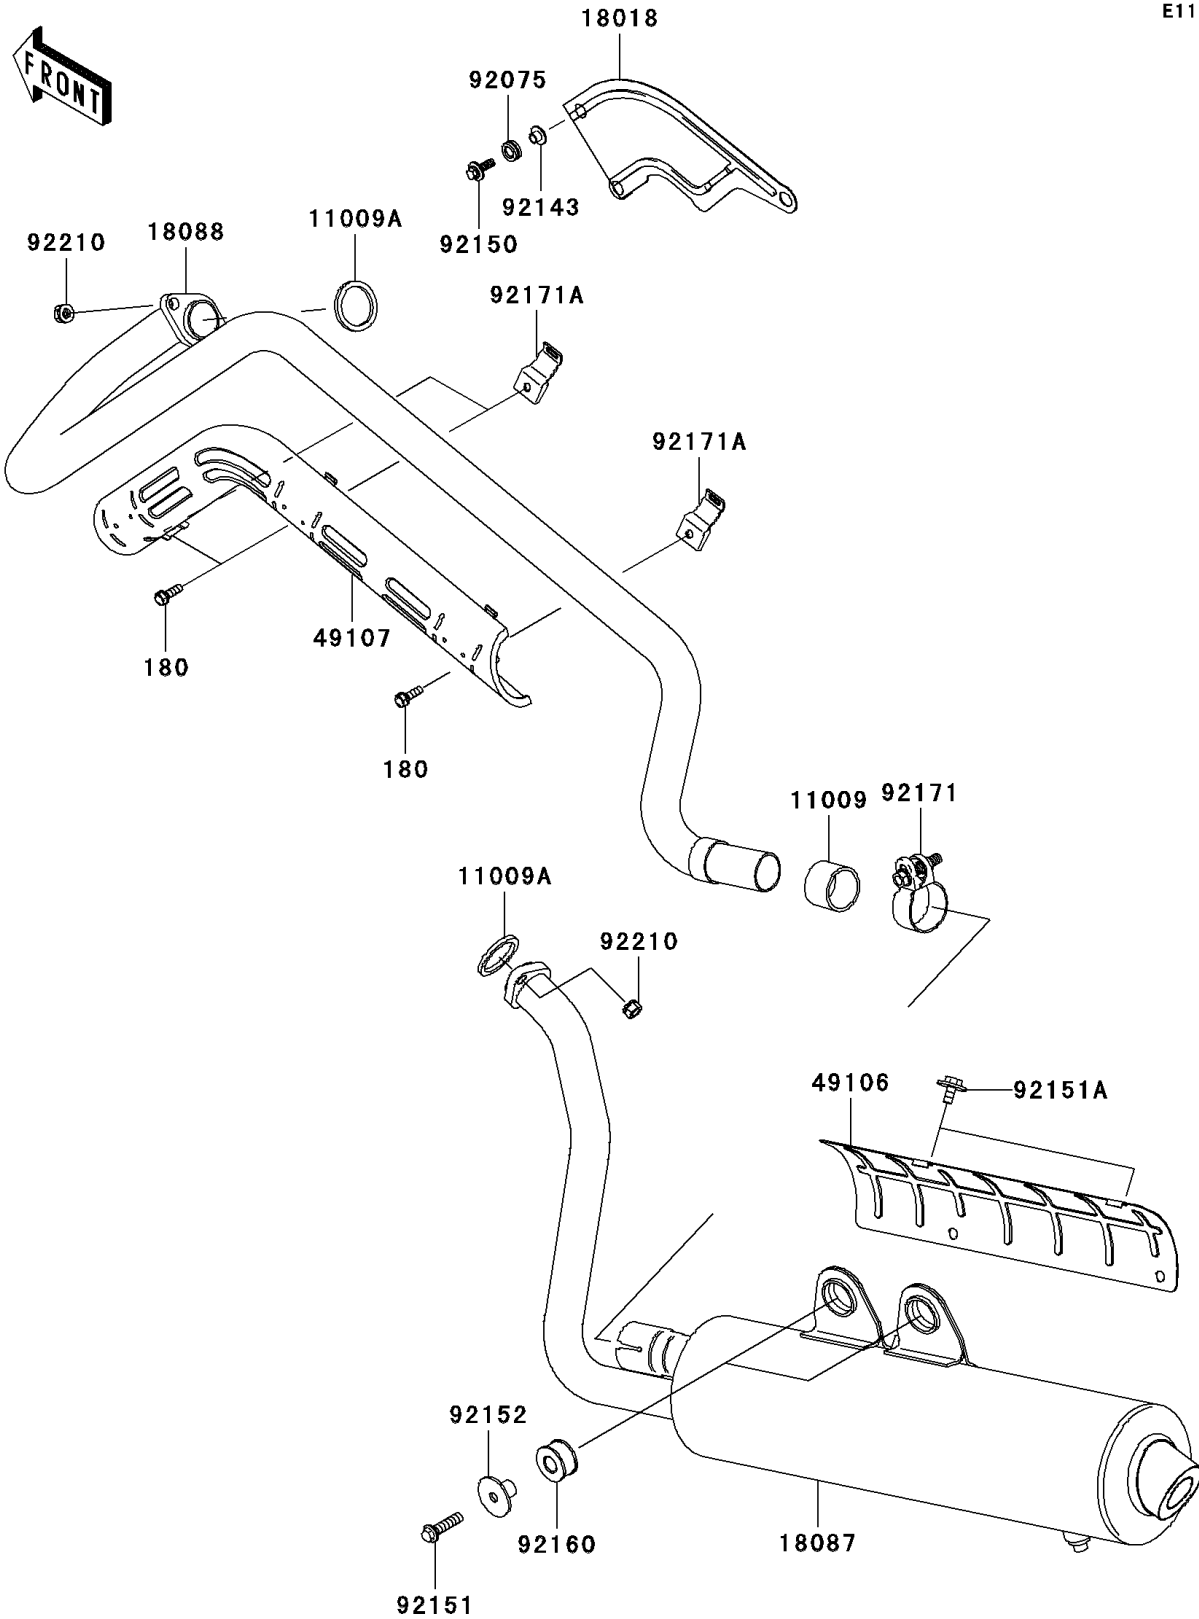

2005 Prairie 700 4x4 Team Green Special Edition PARTS DIAGRAM

Muffler(s)

E1140

2005 Prairie 700 4x4 Team Green Special Edition PARTS LIST

Muffler(s)

| ITEM NAME | PART NUMBER | QUANTITY |
|---|-------------|----------|
| BOLT-UPSET-WS,6X20 (Ref # 180) | 180Y0620 | 3 |
| GASKET,MUFFLER CONNECTING (Ref # 11009) | 11009-1865 | 1 |
| GASKET,EXHAUST HOLDER (Ref # 11009A) | 11009-1894 | 2 |
| PLATE-HEAT GUARD (Ref # 18018) | 18018-1134 | 1 |
| MUFFLER (Ref # 18087) | 18087-0077 | 1 |
| PIPE-EXHAUST (Ref # 18088) | 18088-1140 | 1 |
| COVER-MUFFLER (Ref # 49106) | 49106-1291 | 1 |
| COVER-EXHAUST PIPE (Ref # 49107) | 49107-1210 | 1 |
| DAMPER (Ref # 92075) | 92075-1947 | 3 |
| COLLAR (Ref # 92143) | 92143-1057 | 3 |
| BOLT,FLANGED,6X20 (Ref # 92150) | 92150-1633 | 3 |
| BOLT,8X32 (Ref # 92151) | 92151-1446 | 2 |
| BOLT,UPSET-WP,6X12 (Ref # 92151A) | 92151-1944 | 4 |
| COLLAR,MUFFLER (Ref # 92152) | 92152-1152 | 2 |
| DAMPER,MUFFLER (Ref # 92160) | 92160-1990 | 2 |
| CLAMP (Ref # 92171) | 92171-1330 | 1 |
| CLAMP (Ref # 92171A) | 92171-1357 | 3 |
| NUT,8MM (Ref # 92210) | 92210-1242 | 4 |