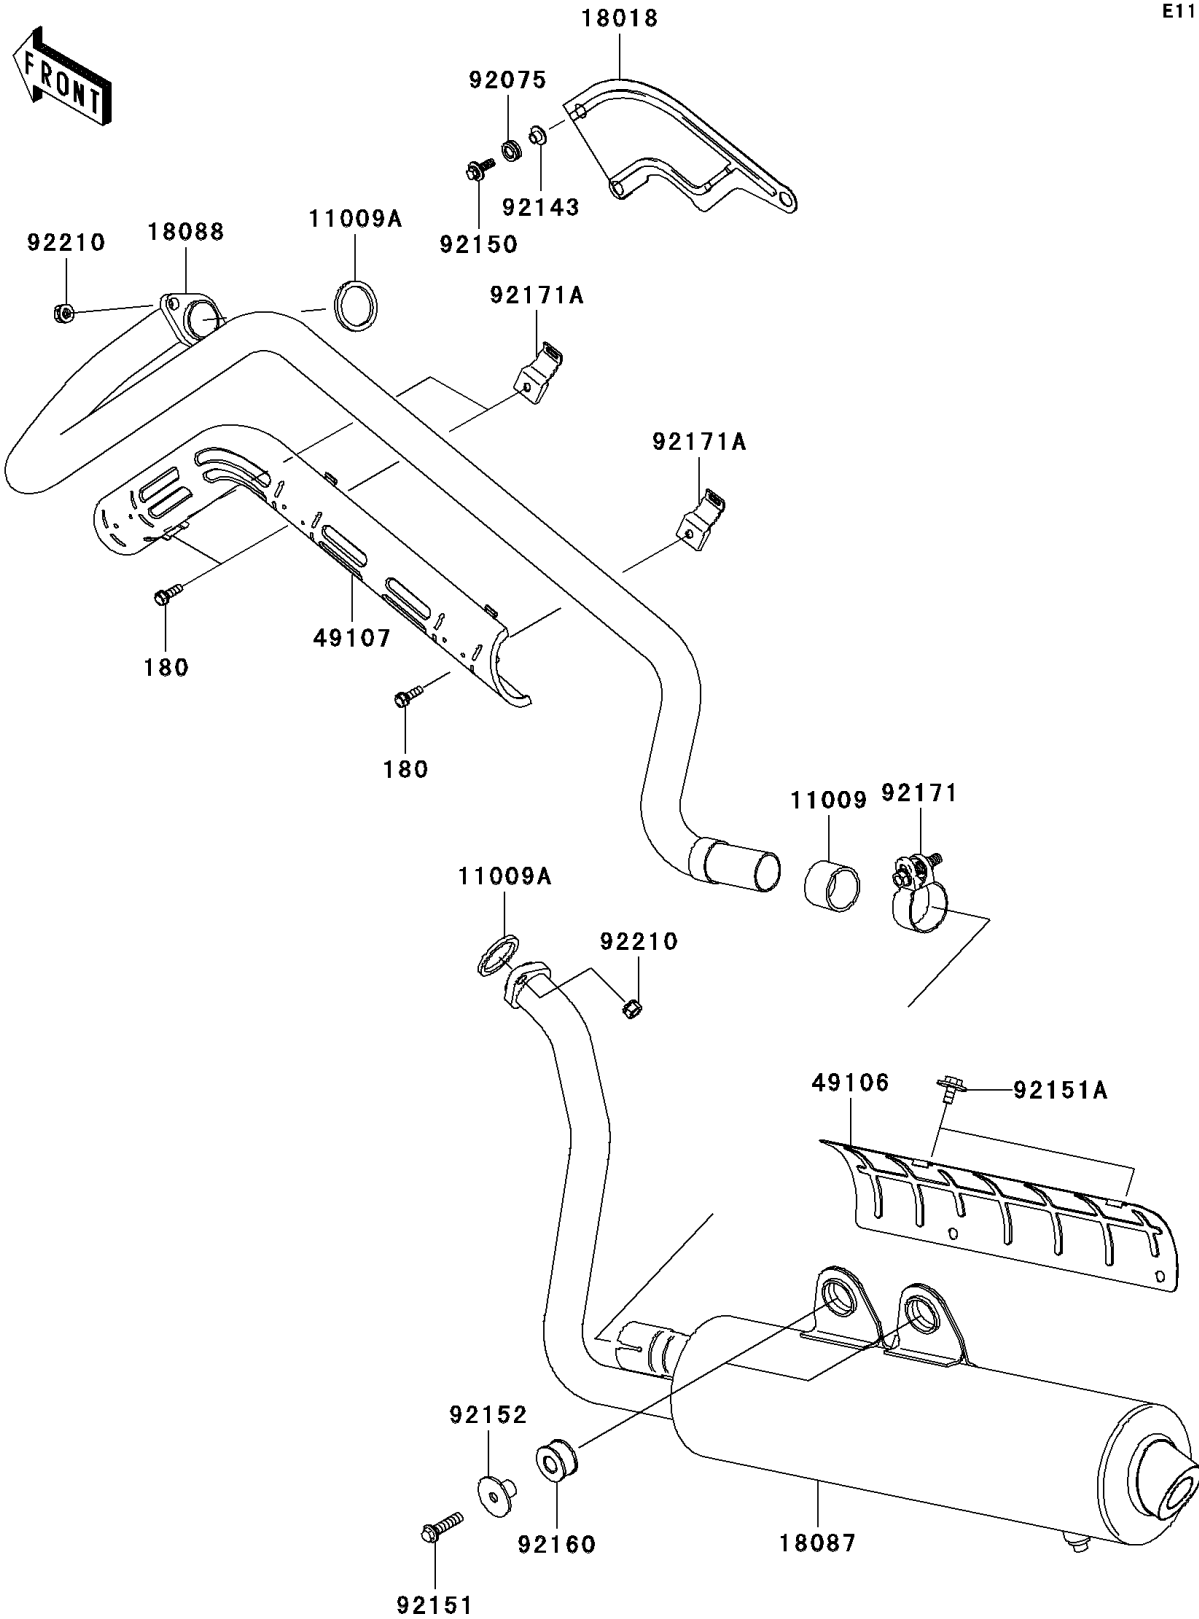

2005 Prairie 700 4x4 Team Green Special Edition PARTS DIAGRAM

Muffler(s)

E1140

2005 Prairie 700 4x4 Team Green Special Edition PARTS LIST

Muffler(s)

ITEM NAME	PART NUMBER	QUANTITY
BOLT-UPSET-WS,6X20 (Ref # 180)	180Y0620	3
GASKET,MUFFLER CONNECTING (Ref # 11009)	11009-1865	1
GASKET,EXHAUST HOLDER (Ref # 11009A)	11009-1894	2
PLATE-HEAT GUARD (Ref # 18018)	18018-1134	1
MUFFLER (Ref # 18087)	18087-0077	1
PIPE-EXHAUST (Ref # 18088)	18088-1140	1
COVER-MUFFLER (Ref # 49106)	49106-1291	1
COVER-EXHAUST PIPE (Ref # 49107)	49107-1210	1
DAMPER (Ref # 92075)	92075-1947	3
COLLAR (Ref # 92143)	92143-1057	3
BOLT,FLANGED,6X20 (Ref # 92150)	92150-1633	3
BOLT,8X32 (Ref # 92151)	92151-1446	2
BOLT,UPSET-WP,6X12 (Ref # 92151A)	92151-1944	4
COLLAR,MUFFLER (Ref # 92152)	92152-1152	2
DAMPER,MUFFLER (Ref # 92160)	92160-1990	2
CLAMP (Ref # 92171)	92171-1330	1
CLAMP (Ref # 92171A)	92171-1357	3
NUT,8MM (Ref # 92210)	92210-1242	4