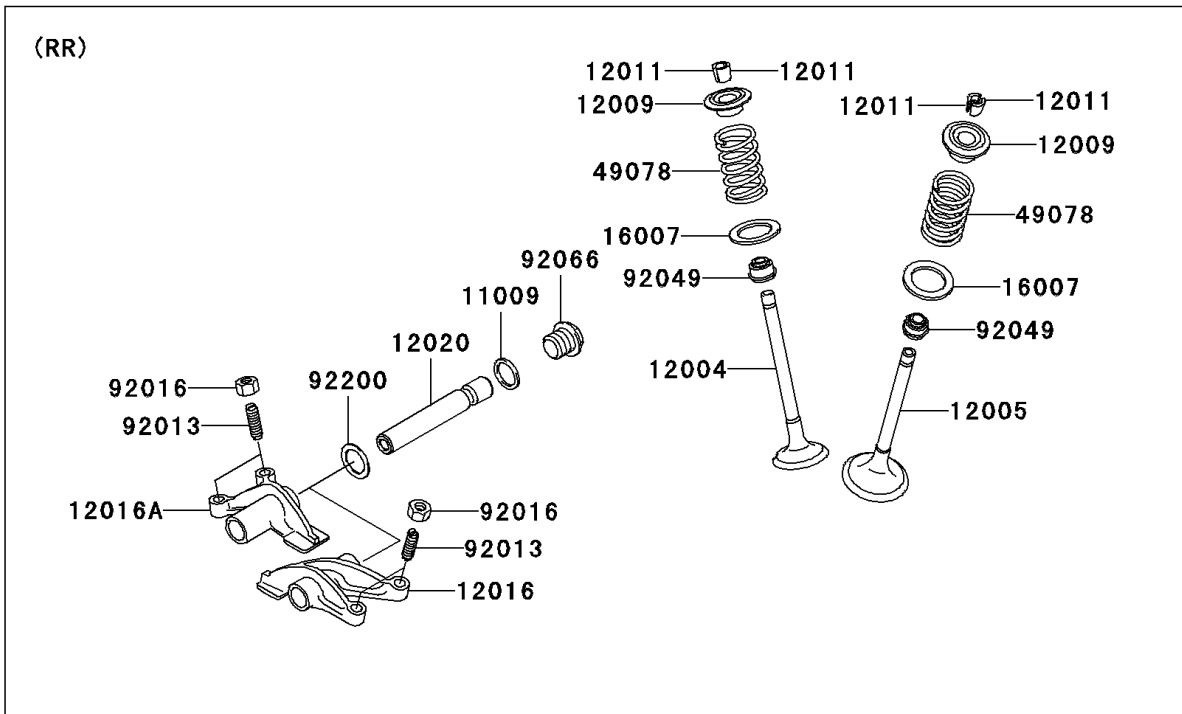

# 2005 Prairie 700 4x4 Team Green Special Edition PARTS DIAGRAM

Valve(s)

E1210

## 2005 Prairie 700 4x4 Team Green Special Edition PARTS LIST

Valve(s)

ITEM NAME	PART NUMBER	QUANTITY
GASKET,14X18X1.5 (Ref # 11009)	11009-1430	4
VALVE-INTAKE (Ref # 12004)	12004-0007	4
VALVE-EXHAUST (Ref # 12005)	12005-0040	4
RETAINER-VALVE SPRING (Ref # 12009)	12009-1056	8
COLLET (Ref # 12011)	12011-1051	16
ARM-ROCKER,EXHAUST (Ref # 12016)	12016-1128	2
ARM-ROCKER,INTAKE (Ref # 12016A)	12016-1129	2
SHAFT-ROCKER (Ref # 12020)	12020-0004	4
SEAT-SPRING,17.5X23.8X0.5 (Ref # 16007)	16007-1178	8
SPRING-ENGINE VALVE (Ref # 49078)	49078-0014	8
SCREW,6MM (Ref # 92013)	92013-009	8
NUT,6MM (Ref # 92016)	92016-061	8
SEAL-OIL,VSB58.558 (Ref # 92049)	92049-1218	8
PLUG,DRAIN (Ref # 92066)	92066-2196	4
WASHER,13X17X0.3 (Ref # 92200)	92200-1508	4