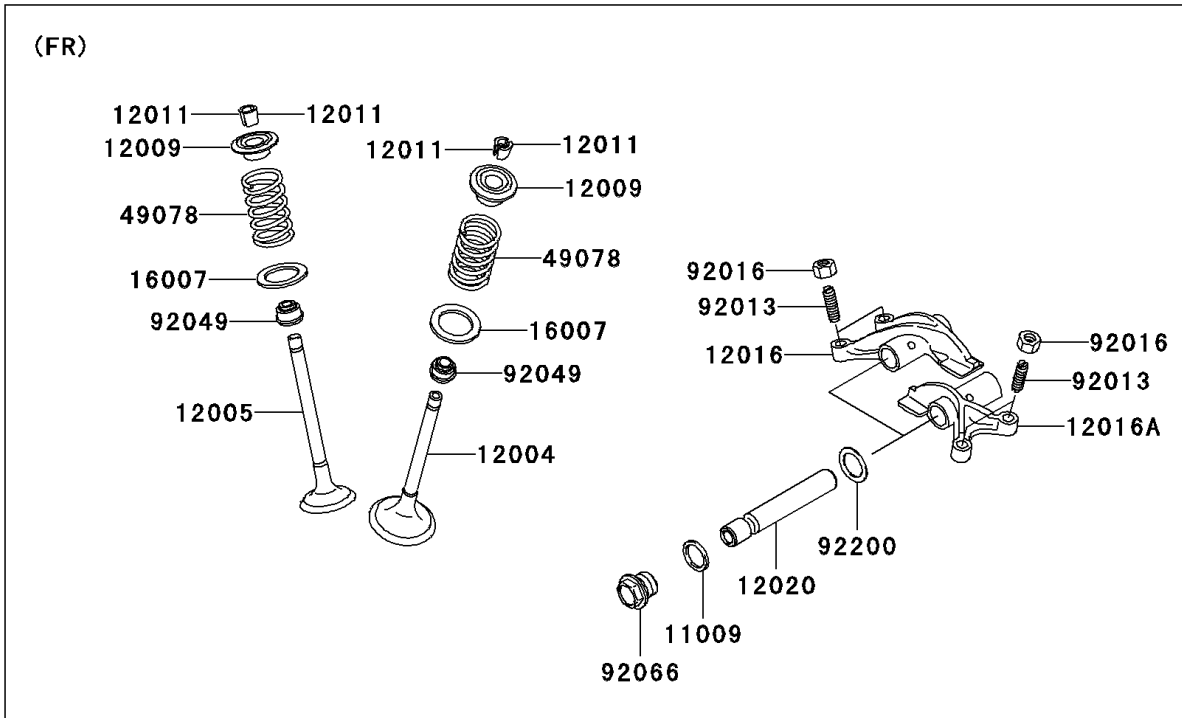

# 2005 Prairie 700 4x4 Team Green Special Edition PARTS DIAGRAM

Valve(s)

E1210

## 2005 Prairie 700 4x4 Team Green Special Edition PARTS LIST

Valve(s)

ITEM NAME	PART NUMBER	QUANTITY
GASKET,14X18X1.5 (Ref # 11009)	11009-1430	4
VALVE-INTAKE (Ref # 12004)	12004-0007	4
VALVE-EXHAUST (Ref # 12005)	12005-0040	4
RETAINER-VALVE SPRING (Ref # 12009)	12009-1056	8
COLLET (Ref # 12011)	12011-1051	16
ARM-ROCKER,EXHAUST (Ref # 12016)	12016-1128	2
ARM-ROCKER,INTAKE (Ref # 12016A)	12016-1129	2
SHAFT-ROCKER (Ref # 12020)	12020-0004	4
SEAT-SPRING,17.5X23.8X0.5 (Ref # 16007)	16007-1178	8
SPRING-ENGINE VALVE (Ref # 49078)	49078-0014	8
SCREW,6MM (Ref # 92013)	92013-009	8
NUT,6MM (Ref # 92016)	92016-061	8
SEAL-OIL,VSB58.558 (Ref # 92049)	92049-1218	8
PLUG,DRAIN (Ref # 92066)	92066-2196	4
WASHER,13X17X0.3 (Ref # 92200)	92200-1508	4