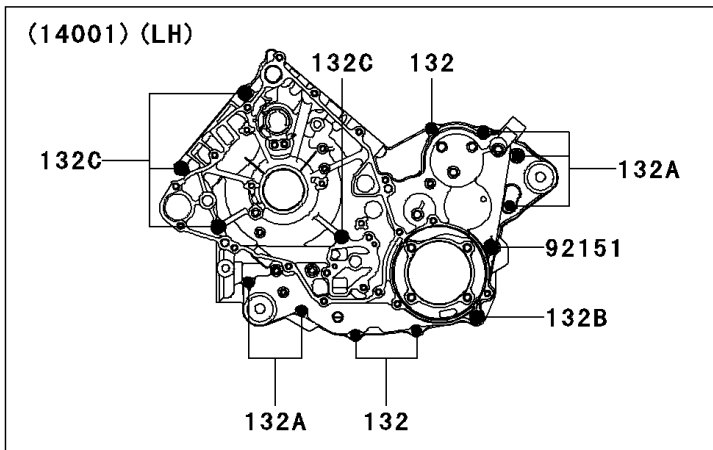

2005 Prairie 700 4x4 Team Green Special Edition PARTS DIAGRAM

Crankcase

2005 Prairie 700 4x4 Team Green Special Edition PARTS LIST

Crankcase

ITEM NAME	PART NUMBER	QUANTITY
BOLT-FLANGED-SMALL,6X40 (Ref # 132)	132Y0640	4
BOLT-FLANGED-SMALL,6X65 (Ref # 132A)	132Y0665	5
BOLT-FLANGED-SMALL,8X110 (Ref # 132B)	132Y08110	3
BOLT-FLANGED-SMALL,8X75 (Ref # 132C)	132Y0875	4
SCREW-CSK-CROS,6X16 (Ref # 221)	221B0616	2
CIRCLIP-TYPE-C,37MM (Ref # 481)	481J3700	1
BEARING-BALL (Ref # 601)	601A6000	1
BEARING-BALL,#6004 (Ref # 601A)	601A6004	1
BEARING-BALL,#6304 (Ref # 601B)	601A6304	1
SET-CRANKCASE (Ref # 14001)	14001-0028	1
PLATE-POSITION (Ref # 14014)	14014-0006	2
FITTING,BREATHER (Ref # 14067)	14067-006	1
PIN (Ref # 92043)	92043-1506	2
BEARING-BALL,5208X2-A-ECG45 (Ref # 92045)	92045-0012	1
BEARING-BALL,6306SH2 (Ref # 92045A)	92045-1190	1
BEARING-BALL,6303LUA (Ref # 92045B)	92045-1389	1
BEARING-NEEDLE,TA202715ZE (Ref # 92046)	92046-1118	2
BEARING-NEEDLE (Ref # 92046A)	92046-1143	1
BEARING-NEEDLE,FJ-2820WA (Ref # 92046B)	92046-1277	1
SEAL-OIL,TC 35X50X8 (Ref # 92049)	92049-1452	1
SEAL-OIL,TCY 28X42X8 (Ref # 92049A)	92049-1570	1
SEAL-OIL,HTC 30X45X8 (Ref # 92049B)	92049-1575	1
RING-O,25.7X2.4 (Ref # 92055)	92055-1136	1
GASKET,12X22X2 (Ref # 92065)	92065-097	1
PLUG,OIL DRAIN,12X15 (Ref # 92066)	92066-1174	1
BOLT,8X110 (Ref # 92151)	92151-1689	1
CLAMP (Ref # 92171)	92171-0329	1
CLAMP (Ref # 92171A)	92171-0514	1
TUBE,BREATHER (Ref # 92191)	92191-1740	1

2005 Prairie 700 4x4 Team Green Special Edition PARTS LIST

Crankcase

ITEM NAME	PART NUMBER	QUANTITY
TUBE,OIL RETURN (Ref # 92192)	92192-0057	1