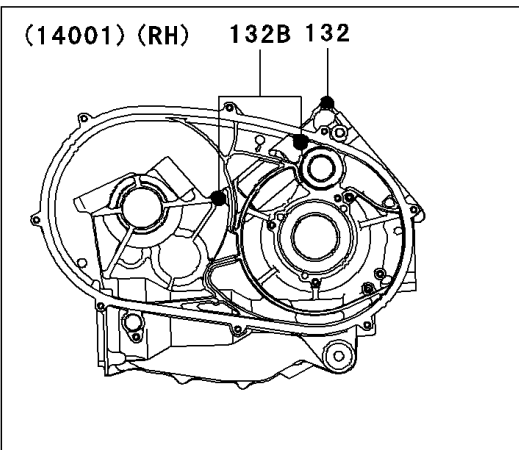

2005 Prairie 700 4x4 Team Green Special Edition PARTS DIAGRAM

Crankcase

2005 Prairie 700 4x4 Team Green Special Edition PARTS LIST

Crankcase

ITEM NAME	PART NUMBER	QUANTITY
BOLT-FLANGED-SMALL,6X40 (Ref # 132)	132Y0640	4
BOLT-FLANGED-SMALL,6X65 (Ref # 132A)	132Y0665	5
BOLT-FLANGED-SMALL,8X110 (Ref # 132B)	132Y08110	3
BOLT-FLANGED-SMALL,8X75 (Ref # 132C)	132Y0875	4
SCREW-CSK-CROS,6X16 (Ref # 221)	221B0616	2
CIRCLIP-TYPE-C,37MM (Ref # 481)	481J3700	1
BEARING-BALL (Ref # 601)	601A6000	1
BEARING-BALL,#6004 (Ref # 601A)	601A6004	1
BEARING-BALL,#6304 (Ref # 601B)	601A6304	1
SET-CRANKCASE (Ref # 14001)	14001-0028	1
PLATE-POSITION (Ref # 14014)	14014-0006	2
FITTING,BREATHER (Ref # 14067)	14067-006	1
PIN (Ref # 92043)	92043-1506	2
BEARING-BALL,5208X2-A-ECG45 (Ref # 92045)	92045-0012	1
BEARING-BALL,6306SH2 (Ref # 92045A)	92045-1190	1
BEARING-BALL,6303LUA (Ref # 92045B)	92045-1389	1
BEARING-NEEDLE,TA202715ZE (Ref # 92046)	92046-1118	2
BEARING-NEEDLE (Ref # 92046A)	92046-1143	1
BEARING-NEEDLE,FJ-2820WA (Ref # 92046B)	92046-1277	1
SEAL-OIL,TC 35X50X8 (Ref # 92049)	92049-1452	1
SEAL-OIL,TCY 28X42X8 (Ref # 92049A)	92049-1570	1
SEAL-OIL,HTC 30X45X8 (Ref # 92049B)	92049-1575	1
RING-O,25.7X2.4 (Ref # 92055)	92055-1136	1
GASKET,12X22X2 (Ref # 92065)	92065-097	1
PLUG,OIL DRAIN,12X15 (Ref # 92066)	92066-1174	1
BOLT,8X110 (Ref # 92151)	92151-1689	1
CLAMP (Ref # 92171)	92171-0329	1
CLAMP (Ref # 92171A)	92171-0514	1
TUBE,BREATHER (Ref # 92191)	92191-1740	1

2005 Prairie 700 4x4 Team Green Special Edition PARTS LIST

Crankcase

ITEM NAME	PART NUMBER	QUANTITY
TUBE,OIL RETURN (Ref # 92192)	92192-0057	1