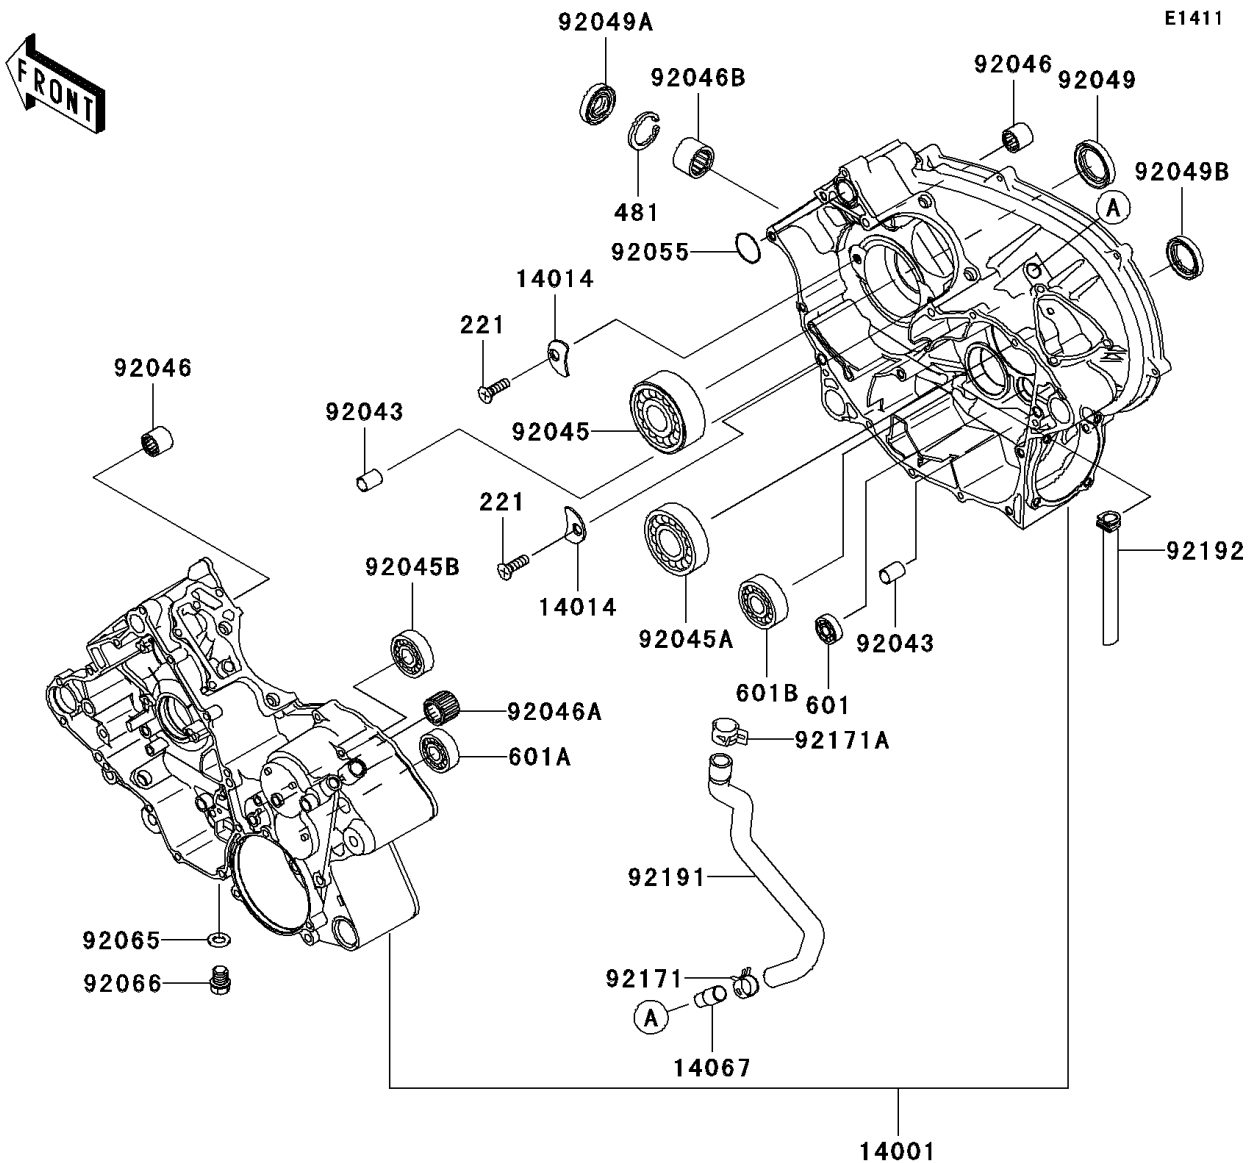

2005 Prairie 700 4x4 Team Green Special Edition PARTS DIAGRAM

Crankcase

2005 Prairie 700 4x4 Team Green Special Edition PARTS LIST

Crankcase

ITEM NAME	PART NUMBER	QUANTITY
BOLT-FLANGED-SMALL,6X40 (Ref # 132)	132Y0640	4
BOLT-FLANGED-SMALL,6X65 (Ref # 132A)	132Y0665	5
BOLT-FLANGED-SMALL,8X110 (Ref # 132B)	132Y08110	3
BOLT-FLANGED-SMALL,8X75 (Ref # 132C)	132Y0875	4
SCREW-CSK-CROS,6X16 (Ref # 221)	221B0616	2
CIRCLIP-TYPE-C,37MM (Ref # 481)	481J3700	1
BEARING-BALL (Ref # 601)	601A6000	1
BEARING-BALL,#6004 (Ref # 601A)	601A6004	1
BEARING-BALL,#6304 (Ref # 601B)	601A6304	1
SET-CRANKCASE (Ref # 14001)	14001-0028	1
PLATE-POSITION (Ref # 14014)	14014-0006	2
FITTING,BREATHER (Ref # 14067)	14067-006	1
PIN (Ref # 92043)	92043-1506	2
BEARING-BALL,5208X2-A-ECG45 (Ref # 92045)	92045-0012	1
BEARING-BALL,6306SH2 (Ref # 92045A)	92045-1190	1
BEARING-BALL,6303LUA (Ref # 92045B)	92045-1389	1
BEARING-NEEDLE,TA202715ZE (Ref # 92046)	92046-1118	2
BEARING-NEEDLE (Ref # 92046A)	92046-1143	1
BEARING-NEEDLE,FJ-2820WA (Ref # 92046B)	92046-1277	1
SEAL-OIL,TC 35X50X8 (Ref # 92049)	92049-1452	1
SEAL-OIL,TCY 28X42X8 (Ref # 92049A)	92049-1570	1
SEAL-OIL,HTC 30X45X8 (Ref # 92049B)	92049-1575	1
RING-O,25.7X2.4 (Ref # 92055)	92055-1136	1
GASKET,12X22X2 (Ref # 92065)	92065-097	1
PLUG,OIL DRAIN,12X15 (Ref # 92066)	92066-1174	1
BOLT,8X110 (Ref # 92151)	92151-1689	1
CLAMP (Ref # 92171)	92171-0329	1
CLAMP (Ref # 92171A)	92171-0514	1
TUBE,BREATHER (Ref # 92191)	92191-1740	1

2005 Prairie 700 4x4 Team Green Special Edition PARTS LIST

Crankcase

ITEM NAME	PART NUMBER	QUANTITY
TUBE,OIL RETURN (Ref # 92192)	92192-0057	1