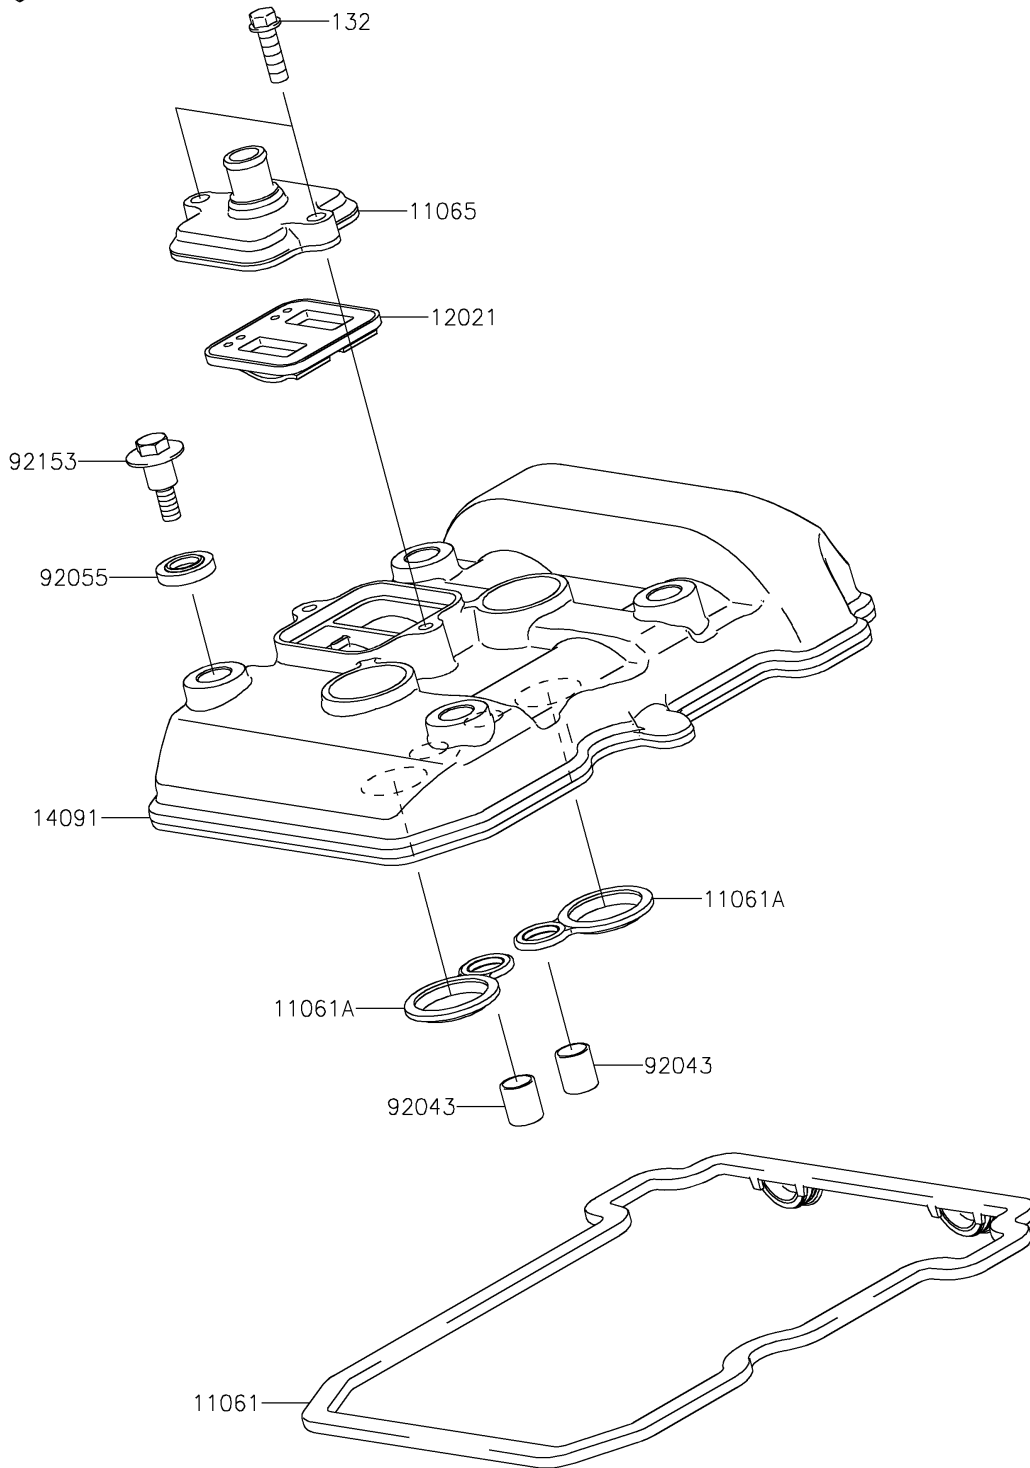

# 2017 Versys-X 300 PARTS DIAGRAM

Cylinder Head Cover

E1112

## 2017 Versys-X 300 PARTS LIST

### Cylinder Head Cover

ITEM NAME	PART NUMBER	QUANTITY
GASKET,CYLINDER HEAD COVER (Ref # 11061)	11061-0282	1
GASKET,PLUG HOLE (Ref # 11061A)	11061-0283	2
CAP (Ref # 11065)	11065-0349	1
VALVE-ASSY-REED (Ref # 12021)	12021-0708	1
BOLT-FLANGED-SMALL,6X20 (Ref # 132)	132BA0620	2
COVER,CYLINDER HEAD (Ref # 14091)	14091-0724	1
PIN,10.1X12X14 (Ref # 92043)	92043-4009	2
RING-O,HEAD COVER BOLT (Ref # 92055)	92055-0195	4
BOLT,HEAD COVER (Ref # 92153)	92153-0793	4