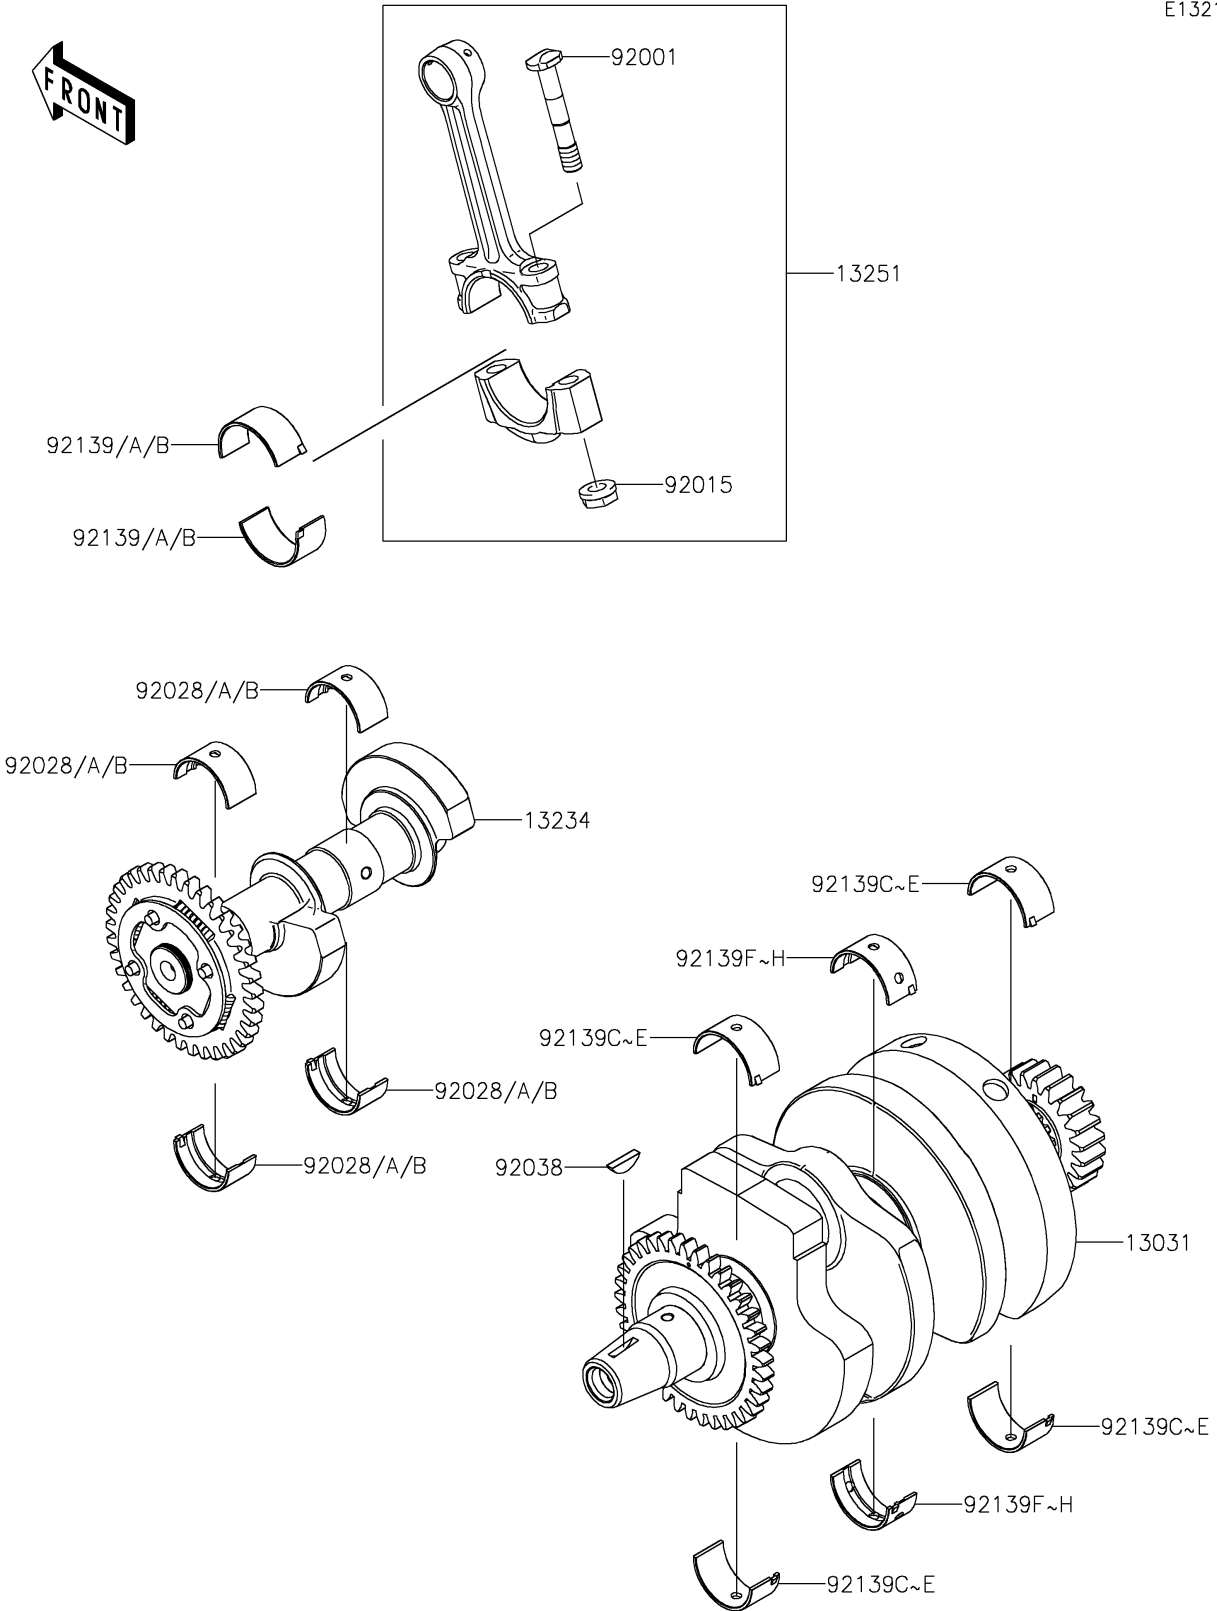

# 2019 VERSYS®-X 300 PARTS DIAGRAM

Crankshaft

E1321

## 2019 VERSYS®-X 300 PARTS LIST

### Crankshaft

ITEM NAME	PART NUMBER	QUANTITY
CRANKSHAFT-COMP,B MK,RED (Ref # 13031)	13031-0770	1
SHAFT-COMP,BALANCER (Ref # 13234)	13234-0597	1
ROD-ASSY-CONNECTING,I (Ref # 13251)	13251-0037-II	2
BOLT,CONNECTING ROD,7MM (Ref # 92001)	92001-1793	4
NUT,CONNECTING ROD,7MM (Ref # 92015)	92015-1527	4
BUSHING,BALANCER,BLUE (Ref # 92028)	92028-1422	4
BUSHING,BALANCER,BLACK (Ref # 92028A)	92028-1423	AR
BUSHING,BALANCER,BROWN (Ref # 92028B)	92028-1424	AR
KEY,WOODRUFF (Ref # 92038)	92038-001	1
BUSHING,CONNECTING ROD,BLUE (Ref # 92139)	92139-0782	AR
BUSHING,CONNECTING ROD,BLACK (Ref # 92139A)	92139-0783	4
BUSHING,CONNECTING ROD,BROWN (Ref # 92139B)	92139-0784	AR
BUSHING,CRANK #1&#3,BLUE (Ref # 92139C)	92139-0786	AR
BUSHING,CRANK #1&#3,BLACK (Ref # 92139D)	92139-0787	AR
BUSHING,CRANK #1&#3,YELLOW (Ref # 92139E)	92139-0788	4
BUSHING,CRANK #2,BLUE (Ref # 92139F)	92139-0790	AR
BUSHING,CRANK #2,BLACK (Ref # 92139G)	92139-0791	AR
BUSHING,CRANK #2,YELLOW (Ref # 92139H)	92139-0792	2