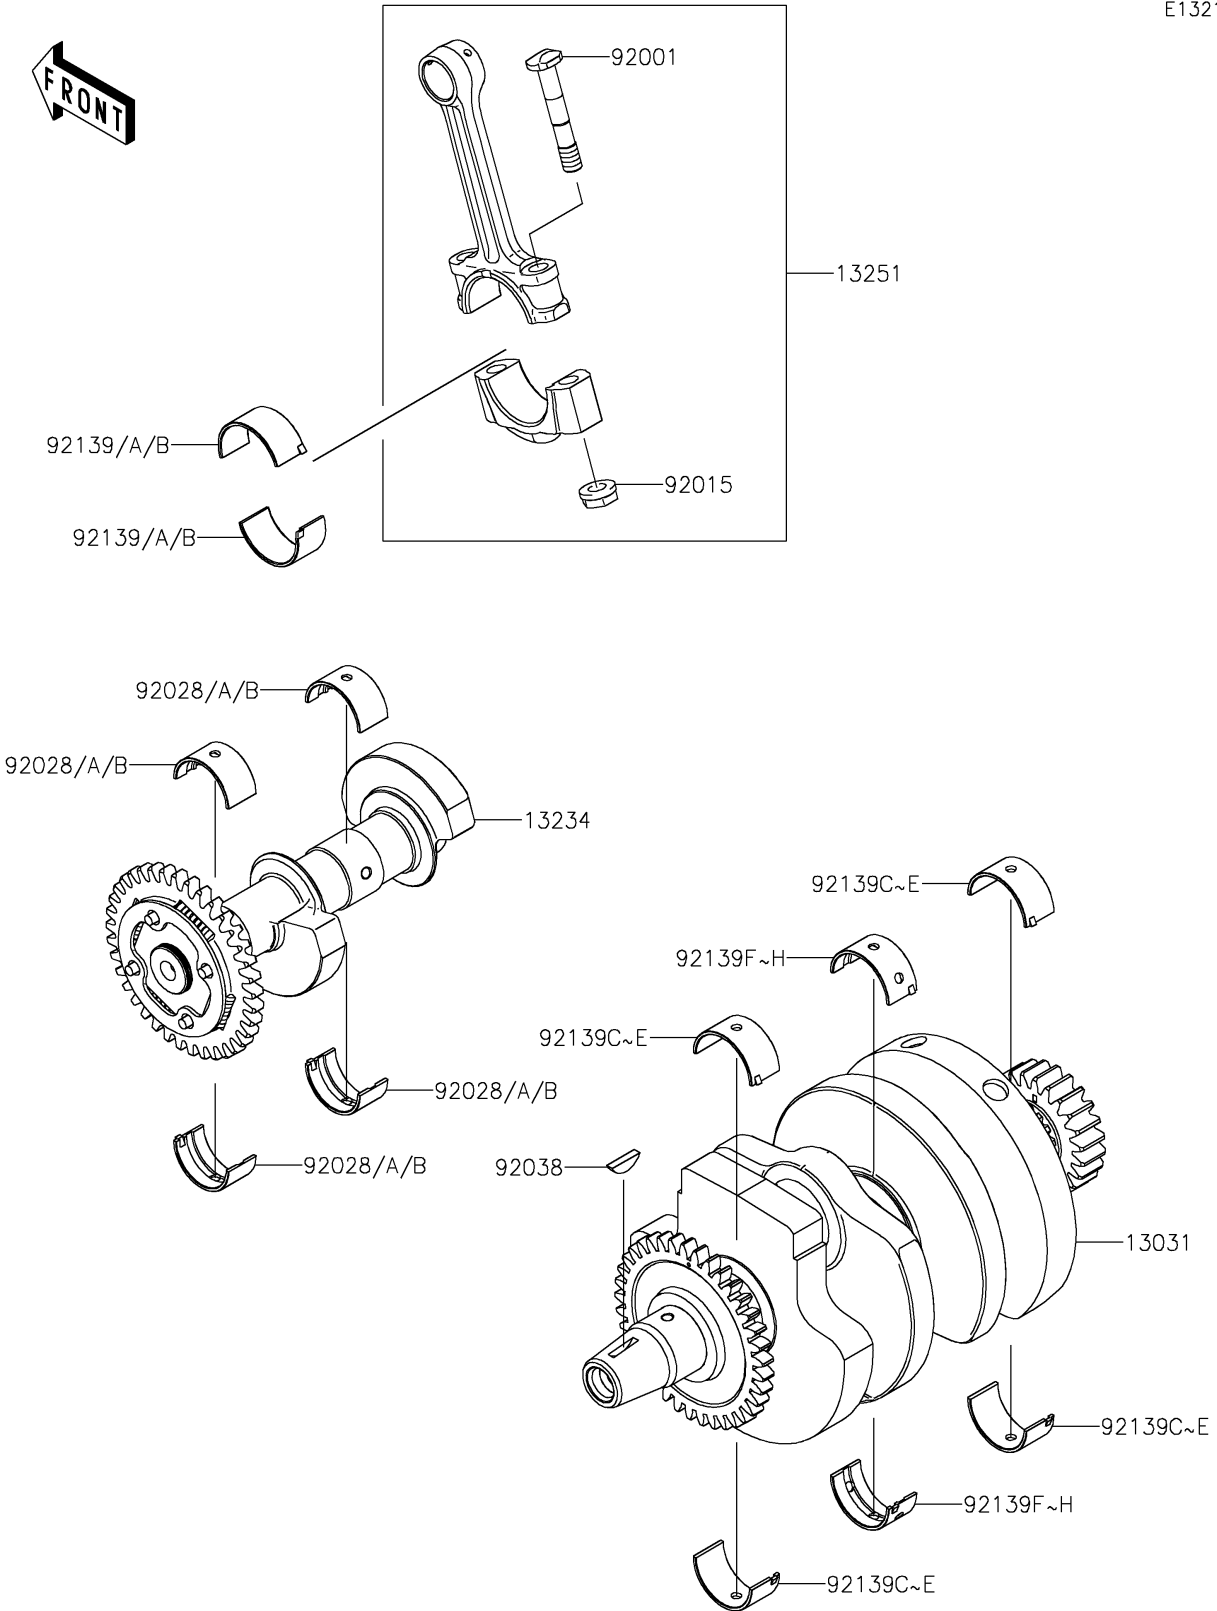

2020 VERSYS®-X 300 PARTS DIAGRAM

Crankshaft

E1321

2020 VERSYS®-X 300 PARTS LIST

Crankshaft

ITEM NAME	PART NUMBER	QUANTITY
CRANKSHAFT-COMP,B MK,RED (Ref # 13031)	13031-0770	1
SHAFT-COMP,BALANCER (Ref # 13234)	13234-0597	1
ROD-ASSY-CONNECTING,I (Ref # 13251)	13251-0037-II	2
BOLT,CONNECTING ROD,7MM (Ref # 92001)	92001-1793	4
NUT,CONNECTING ROD,7MM (Ref # 92015)	92015-1527	4
BUSHING,BALANCER,BLUE (Ref # 92028)	92028-1422	4
BUSHING,BALANCER,BLACK (Ref # 92028A)	92028-1423	AR
BUSHING,BALANCER,BROWN (Ref # 92028B)	92028-1424	AR
KEY,WOODRUFF (Ref # 92038)	92038-001	1
BUSHING,CONNECTING ROD,BLUE (Ref # 92139)	92139-0782	AR
BUSHING,CONNECTING ROD,BLACK (Ref # 92139A)	92139-0783	4
BUSHING,CONNECTING ROD,BROWN (Ref # 92139B)	92139-0784	AR
BUSHING,CRANK #1,BLUE (Ref # 92139C)	92139-0786	AR
BUSHING,CRANK #1,BLACK (Ref # 92139D)	92139-0787	AR
BUSHING,CRANK #1,YELLOW (Ref # 92139E)	92139-0788	4
BUSHING,CRANK #2,BLUE (Ref # 92139F)	92139-0790	AR
BUSHING,CRANK #2,BLACK (Ref # 92139G)	92139-0791	AR
BUSHING,CRANK #2,YELLOW (Ref # 92139H)	92139-0792	2