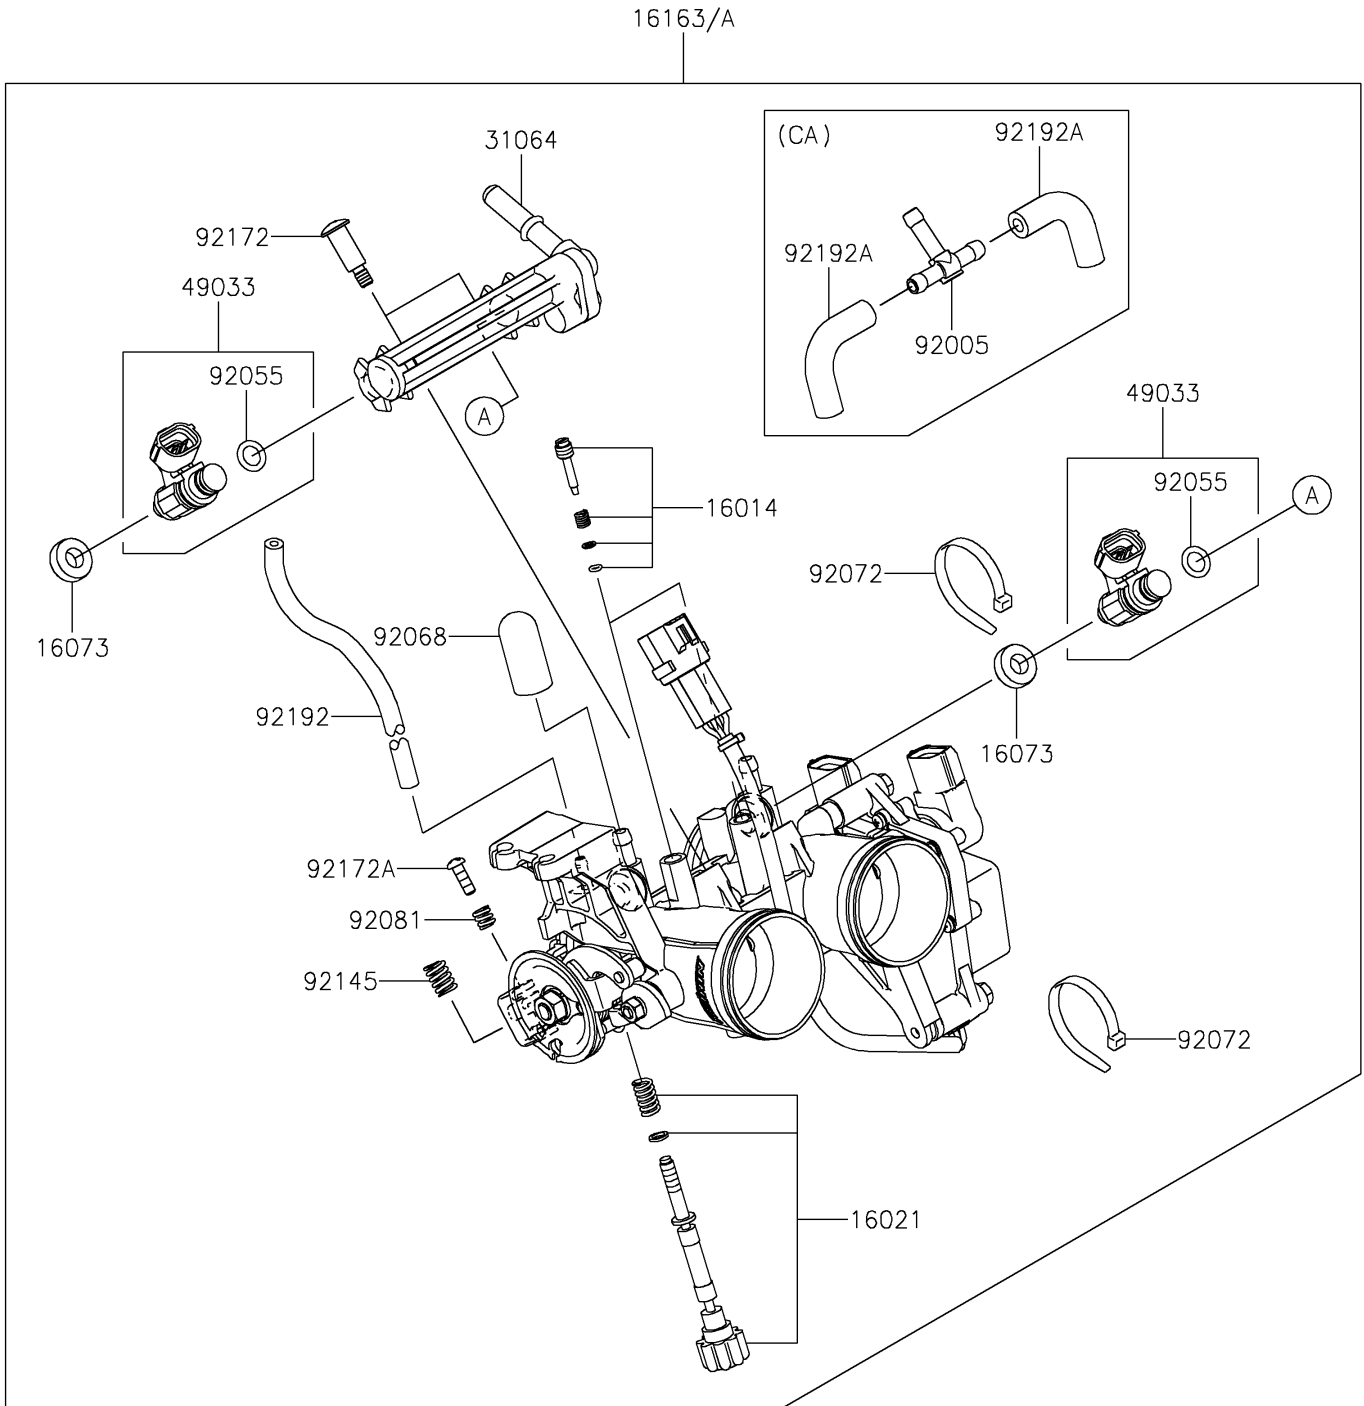

2018 VERSYS®-X 300 PARTS DIAGRAM

Throttle

E1510

2018 VERSYS®-X 300 PARTS LIST

Throttle

ITEM NAME	PART NUMBER	QUANTITY
SCREW-PILOT AIR (Ref # 16014)	16014-0002	2
SCREW-THROTTLE STOP (Ref # 16021)	16021-0027	1
INSULATOR (Ref # 16073)	16073-0129	2
THROTTLE-ASSY,TTK32 (Ref # 16163)	16163-0746	1
THROTTLE-ASSY (Ref # 16163A)	16163-0750	1
PIPE-COMP,FUEL (Ref # 31064)	31064-0164	1
NOZZLE-INJECTION (Ref # 49033)	49033-0558	2
FITTING,3WAY (Ref # 92005)	92005-0730	1
RING-O,INJECTION NOZZLE (Ref # 92055)	92055-0124	2
PLUG,12X25 (Ref # 92068)	92068-006	2
BAND,SUB-HARNESS (Ref # 92072)	92072-0012	2
SPRING (Ref # 92081)	92081-1620	1
SPRING (Ref # 92145)	92145-0656	1
SCREW,PIPE INJECTION (Ref # 92172)	92172-0064	2
SCREW (Ref # 92172A)	92172-0129	1
TUBE,3X7X200 (Ref # 92192)	92192-1170	1
TUBE (Ref # 92192A)	92192-1918	2