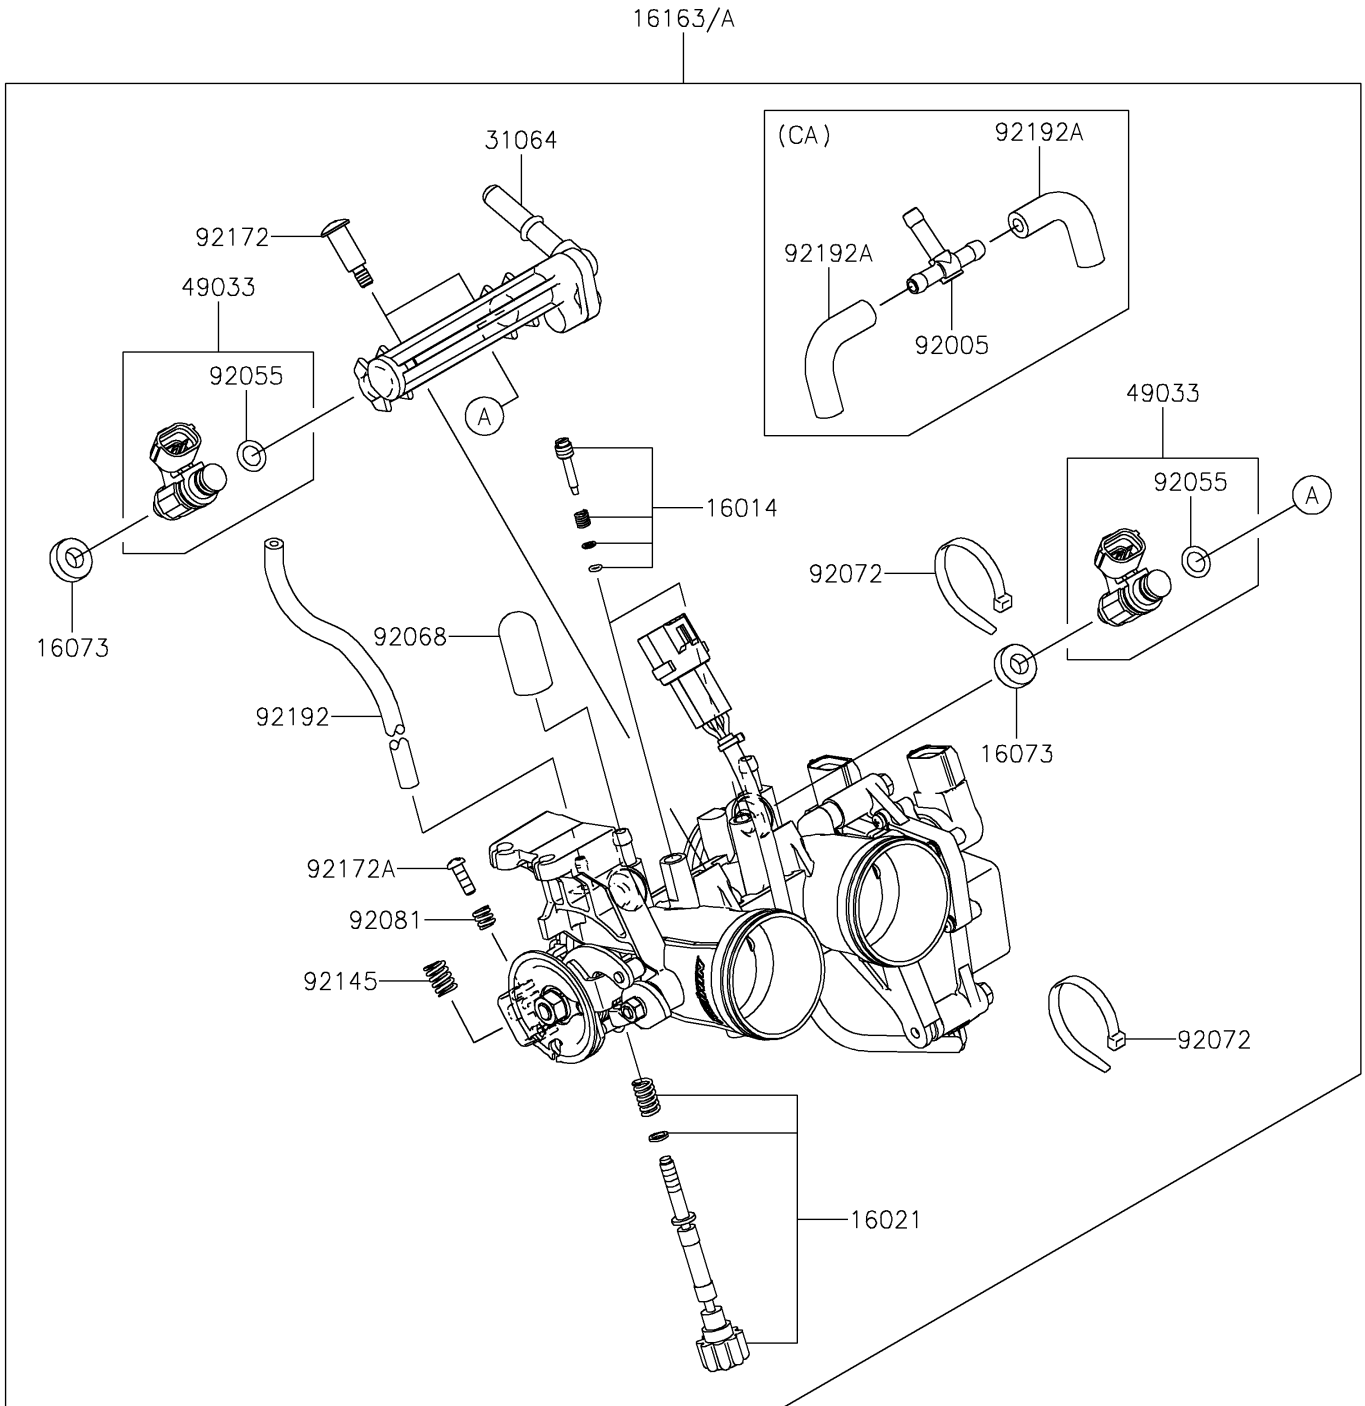

2020 VERSYS®-X 300 PARTS DIAGRAM

Throttle

E1510

2020 VERSYS®-X 300 PARTS LIST

Throttle

ITEM NAME	PART NUMBER	QUANTITY
SCREW-PILOT AIR (Ref # 16014)	16014-0002	2
SCREW-THROTTLE STOP (Ref # 16021)	16021-0027	1
INSULATOR (Ref # 16073)	16073-0129	2
THROTTLE-ASSY,TTK32 (Ref # 16163)	16163-0746	1
THROTTLE-ASSY (Ref # 16163A)	16163-0750	1
PIPE-COMP,FUEL (Ref # 31064)	31064-0164	1
NOZZLE-INJECTION (Ref # 49033)	49033-0558	2
FITTING,3WAY (Ref # 92005)	92005-0730	1
RING-O,INJECTION NOZZLE (Ref # 92055)	92055-0124	2
PLUG,12X25 (Ref # 92068)	92068-006	2
BAND,SUB-HARNESS (Ref # 92072)	92072-0012	2
SPRING (Ref # 92081)	92081-1620	1
SPRING (Ref # 92145)	92145-0656	1
SCREW,PIPE INJECTION (Ref # 92172)	92172-0064	2
SCREW (Ref # 92172A)	92172-0129	1
TUBE,3X7X200 (Ref # 92192)	92192-1170	1
TUBE (Ref # 92192A)	92192-1918	2