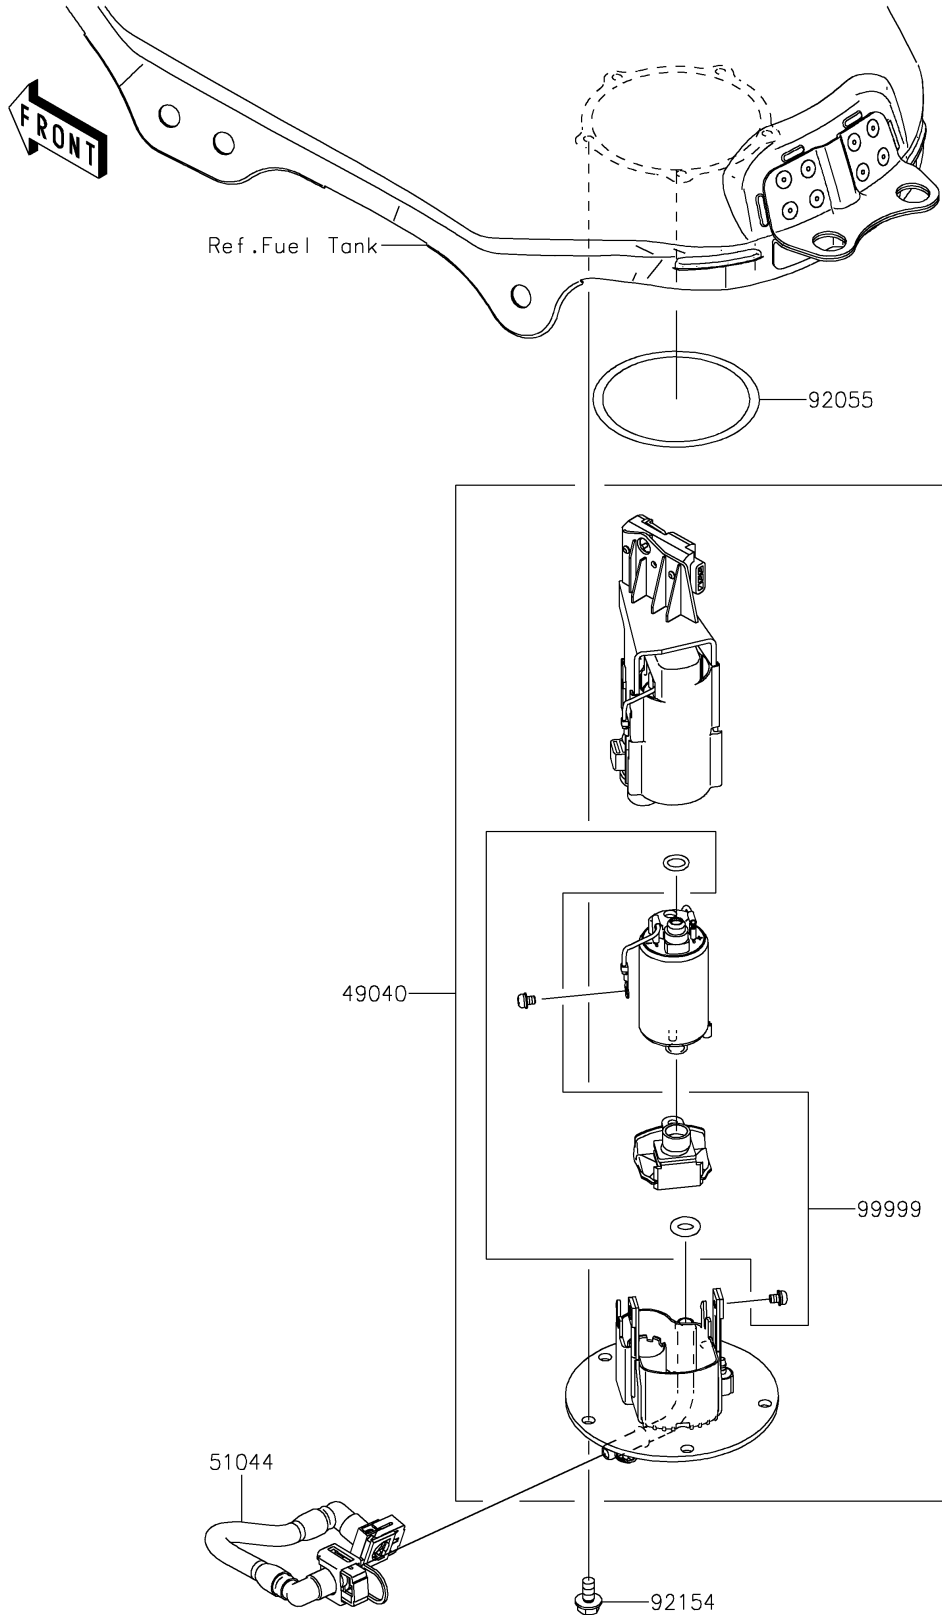

2019 VERSYS®-X 300 PARTS DIAGRAM

Fuel Pump

E1520

2019 VERSYS®-X 300 PARTS LIST

Fuel Pump

| ITEM NAME | PART NUMBER | QUANTITY |
|---------------------------------|-------------|----------|
| PUMP-FUEL (Ref # 49040) | 49040-0758 | 1 |
| TUBE-ASSY,FUEL (Ref # 51044) | 51044-0853 | 1 |
| RING-O,74.6X5.7 (Ref # 92055) | 92055-0728 | 1 |
| BOLT,FLANGED,6X12 (Ref # 92154) | 92154-2335 | 5 |
| KIT,FUEL FILTER (Ref # 99999) | 99999-0524 | 1 |