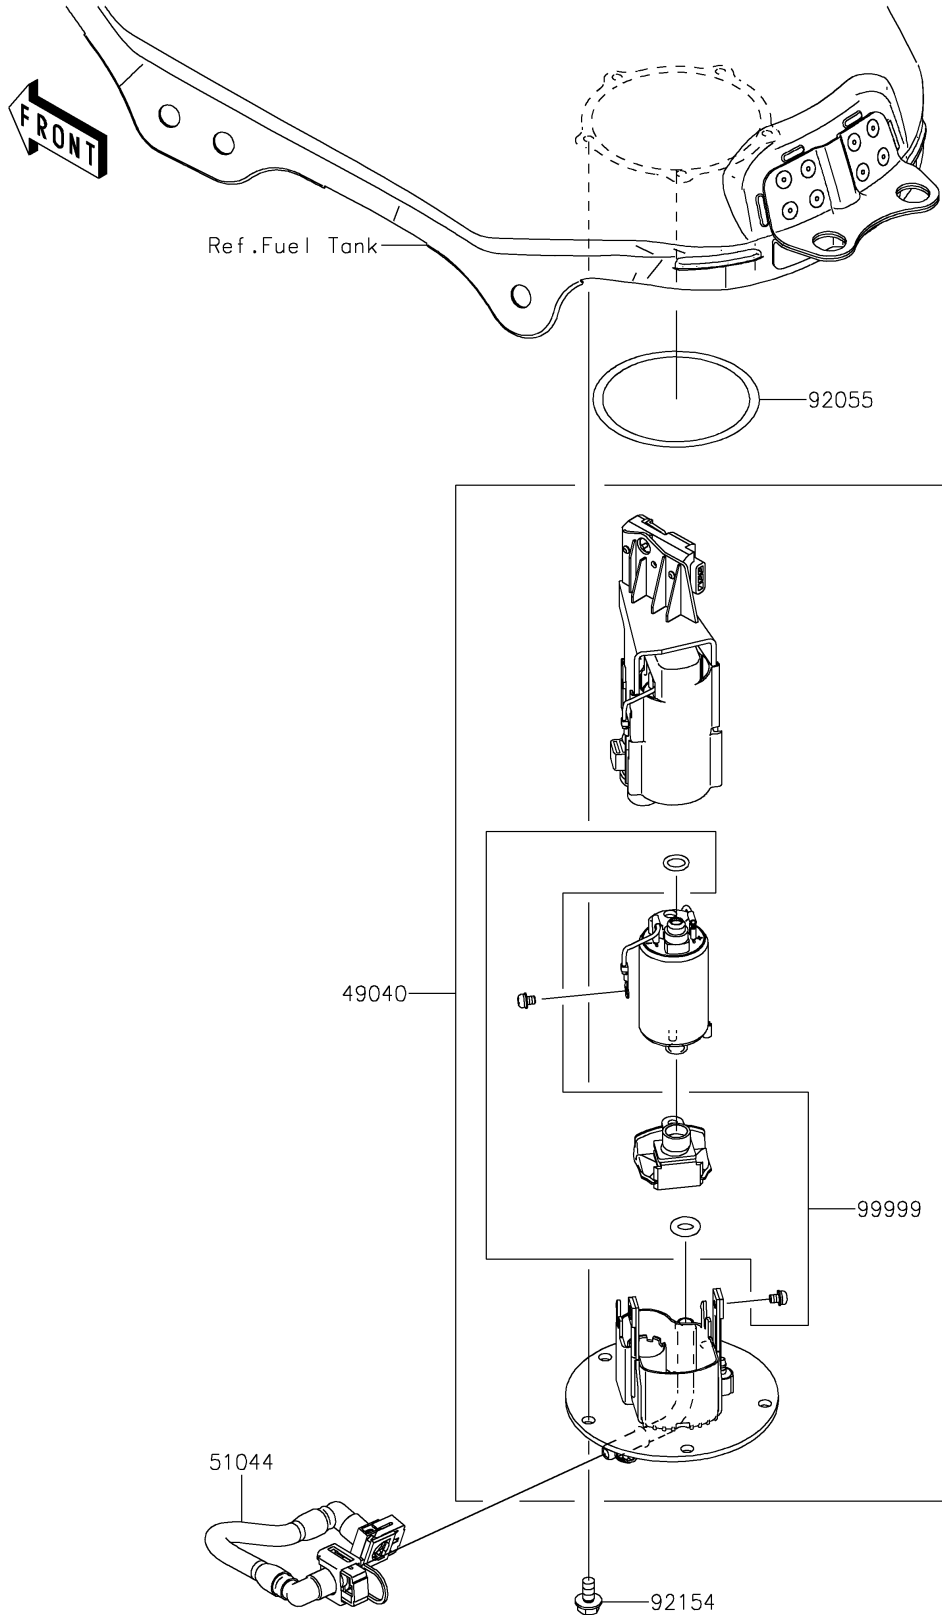

2020 VERSYS®-X 300 PARTS DIAGRAM

Fuel Pump

E1520

2020 VERSYS®-X 300 PARTS LIST

Fuel Pump

ITEM NAME	PART NUMBER	QUANTITY
PUMP-FUEL (Ref # 49040)	49040-0758	1
TUBE-ASSY,FUEL (Ref # 51044)	51044-0853	1
RING-O,74.6X5.7 (Ref # 92055)	92055-0728	1
BOLT,FLANGED,6X12 (Ref # 92154)	92154-2335	5
KIT,FUEL FILTER (Ref # 99999)	99999-0524	1