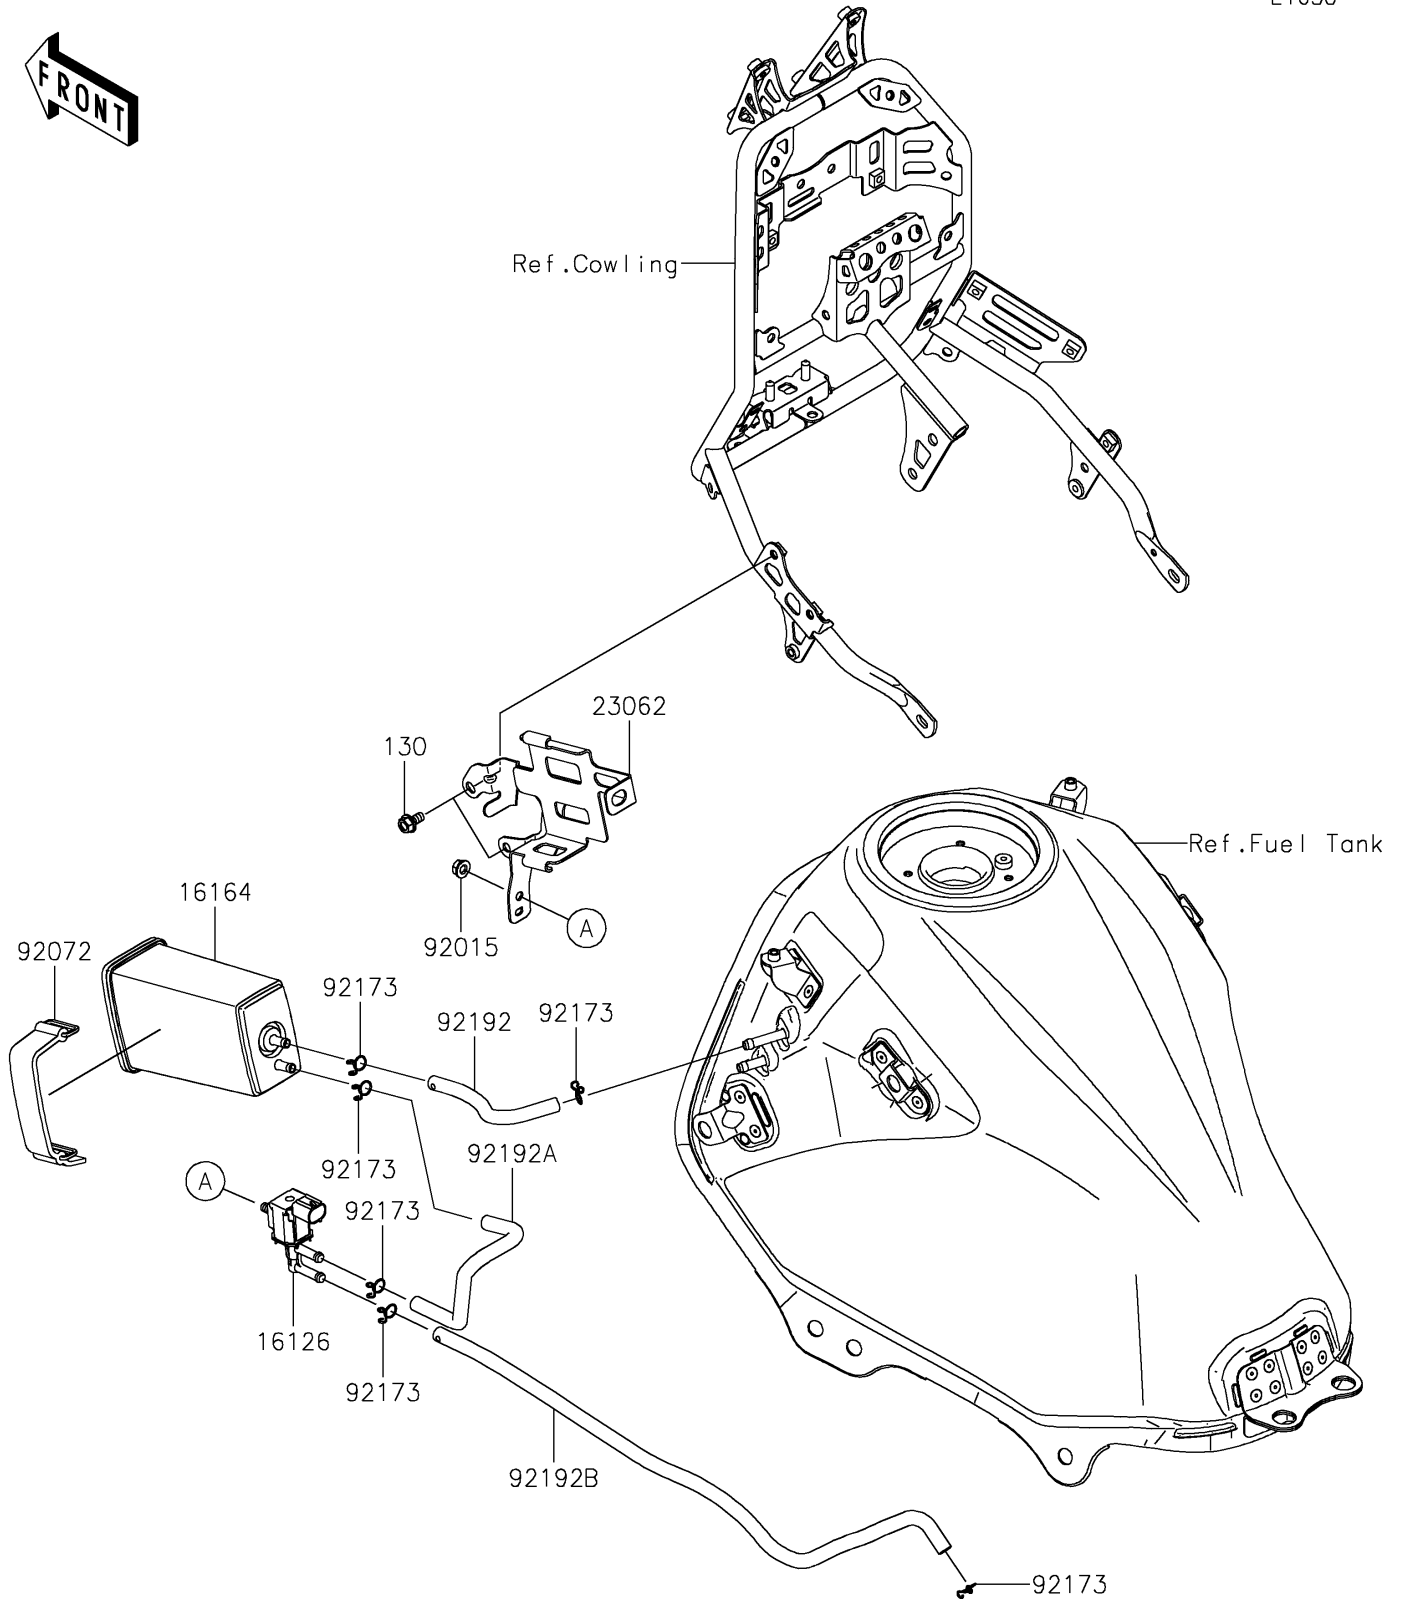

2020 VERSYS®-X 300 PARTS DIAGRAM

Fuel Evaporative System(CA)

E1650

2020 VERSYS®-X 300 PARTS LIST

Fuel Evaporative System(CA)

ITEM NAME	PART NUMBER	QUANTITY
-----------	-------------	----------