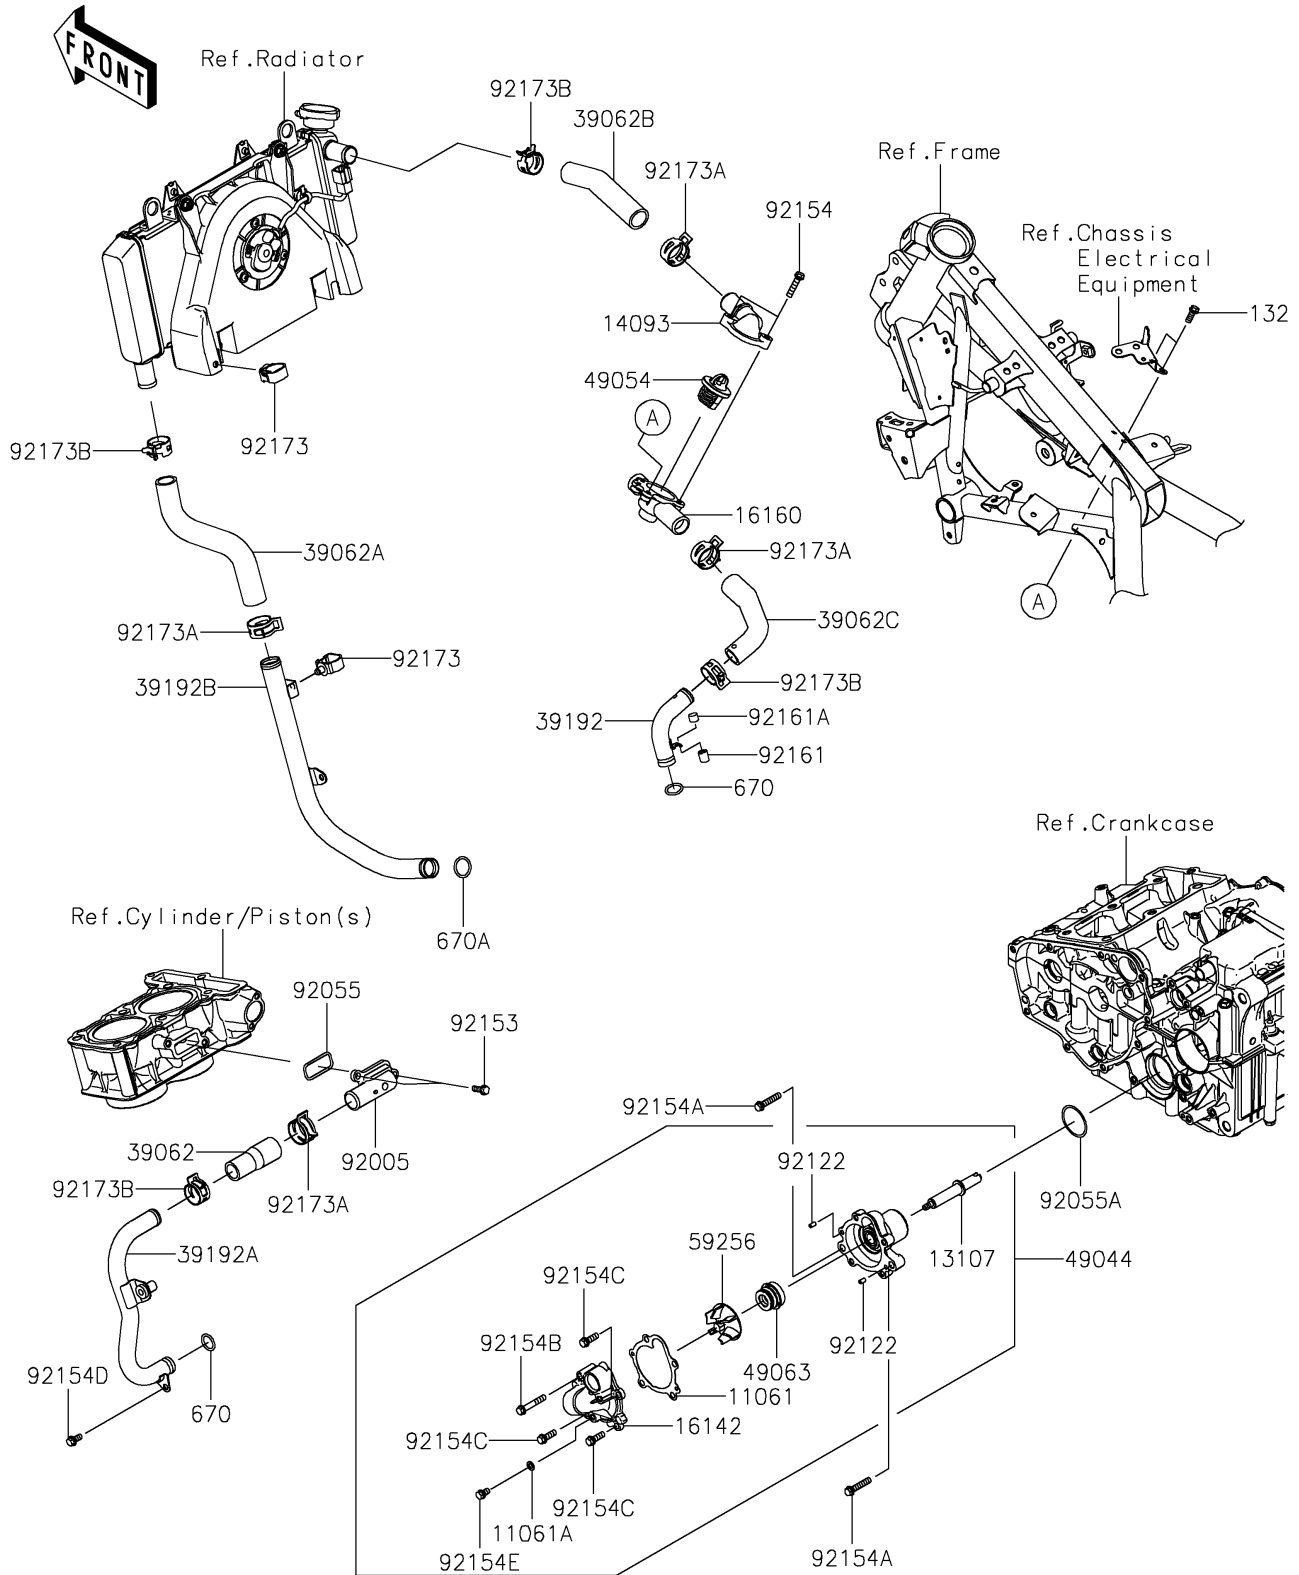

2019 VERSYS®-X 300 PARTS DIAGRAM

Water Pipe

E3037

2019 VERSYS®-X 300 PARTS LIST

Water Pipe

ITEM NAME	PART NUMBER	QUANTITY
GASKET (Ref # 11061)	11061-0795	1
GASKET,DRAIN (Ref # 11061A)	11061-0875	1
SHAFT (Ref # 13107)	13107-0742	1
BOLT-FLANGED-SMALL,6X14 (Ref # 132)	132BA0614	2
COVER,THERMOSTAT (Ref # 14093)	14093-0224	1
COVER-PUMP (Ref # 16142)	16142-0708	1
BODY,THERMO.,LWR (Ref # 16160)	16160-0762	1
HOSE-COOLING,W/P-CYLINDER (Ref # 39062)	39062-0693	1
HOSE-COOLING,RADIATOR-W/PUMP (Ref # 39062A)	39062-0773	1
HOSE-COOLING,RADIATOR-THERMO (Ref # 39062B)	39062-0793	1
HOSE-COOLING,HEAD-THERMO (Ref # 39062C)	39062-0794	1
PIPE-WATER,HEAD-THERMO (Ref # 39192)	39192-0590	1
PIPE-WATER,W/P-CYLINDER (Ref # 39192A)	39192-0600	1
PIPE-WATER,RAD.-W/P (Ref # 39192B)	39192-0604	1
PUMP-WATER (Ref # 49044)	49044-0015	1
THERMOSTAT (Ref # 49054)	49054-1056	1
SEAL-MECHANICAL,WATER (Ref # 49063)	49063-1055	1
IMPELLER (Ref # 59256)	59256-0554	1
O RING,16MM (Ref # 670)	670B2016	2
O RING,18MM (Ref # 670A)	670B2018	1
FITTING,CYLINDER (Ref # 92005)	92005-0890	1
RING-O,2.4MM (Ref # 92055)	92055-0735	1
RING-O,34.4X3.1 (Ref # 92055A)	92055-0736	1
ROLLER,4X8 (Ref # 92122)	92122-0557	2
BOLT,6X16 (Ref # 92153)	92153-0695	2
BOLT,FLANGED,6X25 (Ref # 92154)	92154-1212	2
BOLT,FLANGED,6X30 (Ref # 92154A)	92154-1773	2
BOLT,FLANGED,6X35 (Ref # 92154B)	92154-1779	1
BOLT,FLANGED-SMALL,6X18 (Ref # 92154C)	92154-2349	3

2019 VERSYS®-X 300 PARTS LIST

Water Pipe

ITEM NAME	PART NUMBER	QUANTITY
BOLT,FLANGED,6X12 (Ref # 92154D)	92154-2351	1
BOLT,FLANGED-SMALL,6X10 (Ref # 92154E)	92154-2557	1
DAMPER,10X11.5 (Ref # 92161)	92161-0690	1
DAMPER,10X7.5 (Ref # 92161A)	92161-0691	1
CLAMP (Ref # 92173)	92173-0861	2
CLAMP (Ref # 92173A)	92173-1416	4
CLAMP (Ref # 92173B)	92173-1417	4