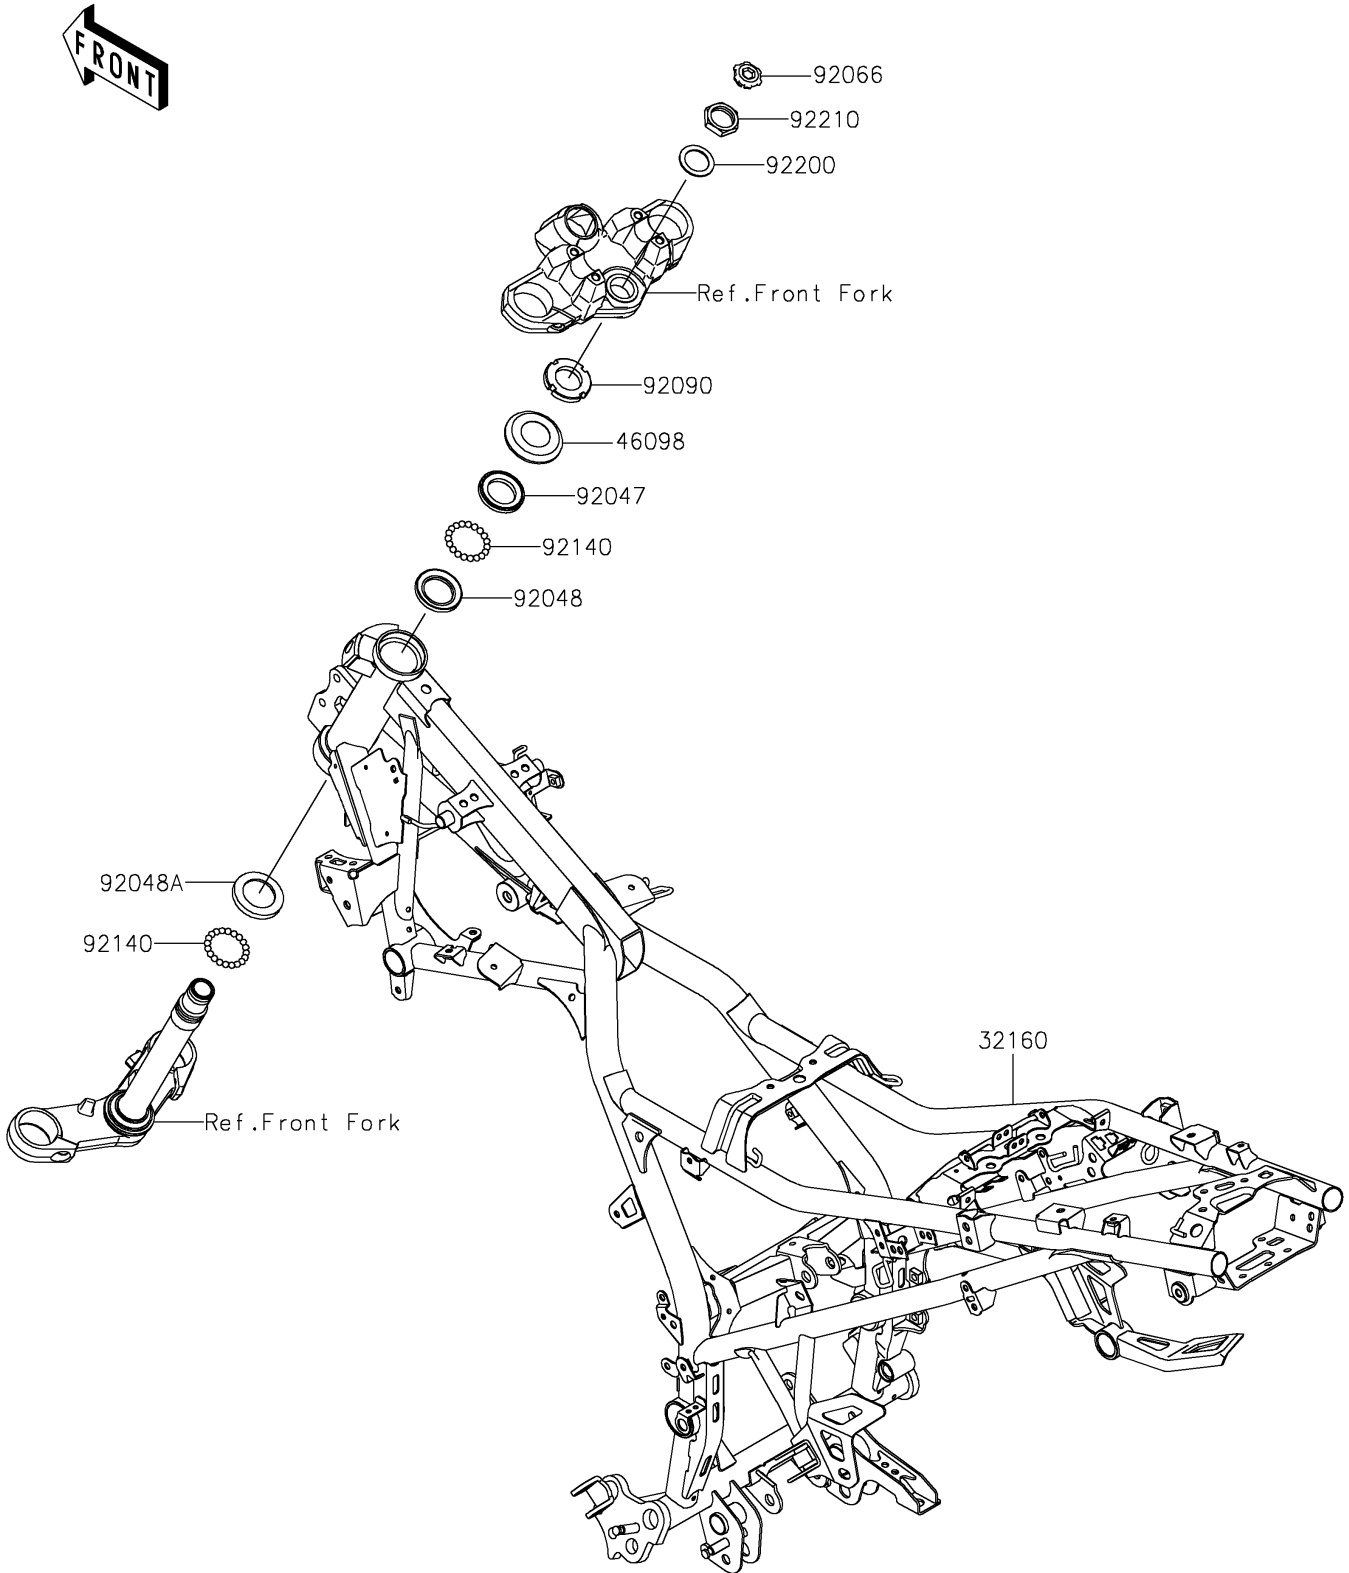

# 2017 Versys-X 300 PARTS DIAGRAM

Frame

F2120

## 2017 Versys-X 300 PARTS LIST

### Frame

ITEM NAME	PART NUMBER	QUANTITY
FRAME-COMP,F.S.BLACK (Ref # 32160)	32160-0967-18R	1
CAP,STEERING STEM (Ref # 46098)	46098-016	1
RACE,STEERING STEM BEARING (Ref # 92047)	92047-011	1
RACE,STEERING STEM BEARING (Ref # 92048)	92048-006	1
RACE,STEERING STEM BEARING (Ref # 92048A)	92048-008	1
PLUG (Ref # 92066)	92066-0785	1
NUT,30MM (Ref # 92090)	92090-007	1
BALL,6.35MM (Ref # 92140)	92140-0008	39
WASHER,25.5X36X1.6 (Ref # 92200)	92200-1858	1
NUT,25MM (Ref # 92210)	92210-0858	1