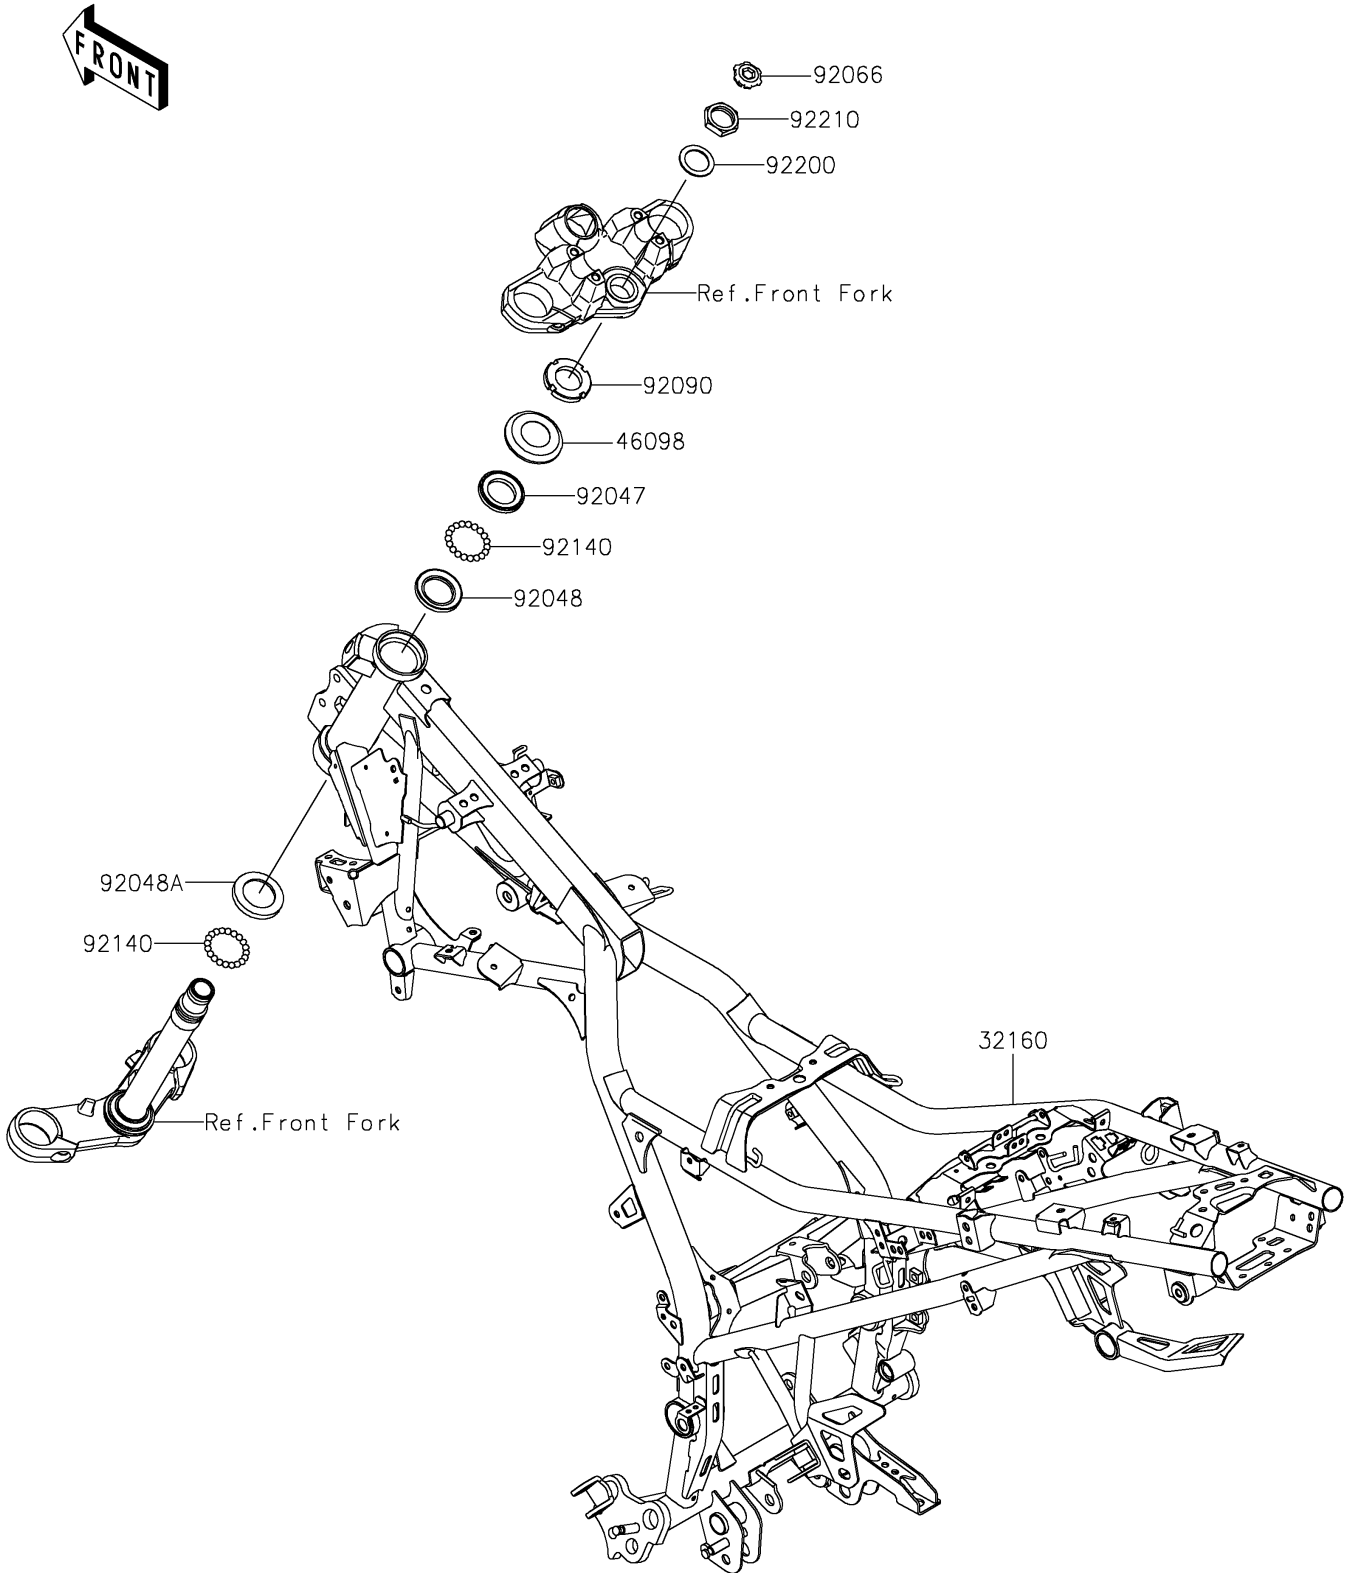

2019 VERSYS®-X 300 PARTS DIAGRAM

Frame

F2120

2019 VERSYS[®]-X 300 PARTS LIST

Frame

ITEM NAME	PART NUMBER	QUANTITY
FRAME-COMP,F.S.BLACK (Ref # 32160)	32160-0967-18R	1
CAP,STEERING STEM (Ref # 46098)	46098-016	1
RACE,STEERING STEM BEARING (Ref # 92047)	92047-011	1
RACE,STEERING STEM BEARING (Ref # 92048)	92048-006	1
RACE,STEERING STEM BEARING (Ref # 92048A)	92048-008	1
PLUG (Ref # 92066)	92066-0785	1
NUT,30MM (Ref # 92090)	92090-007	1
BALL,6.35MM (Ref # 92140)	92140-0008	39
WASHER,25.5X36X1.6 (Ref # 92200)	92200-1858	1
NUT,25MM (Ref # 92210)	92210-0858	1