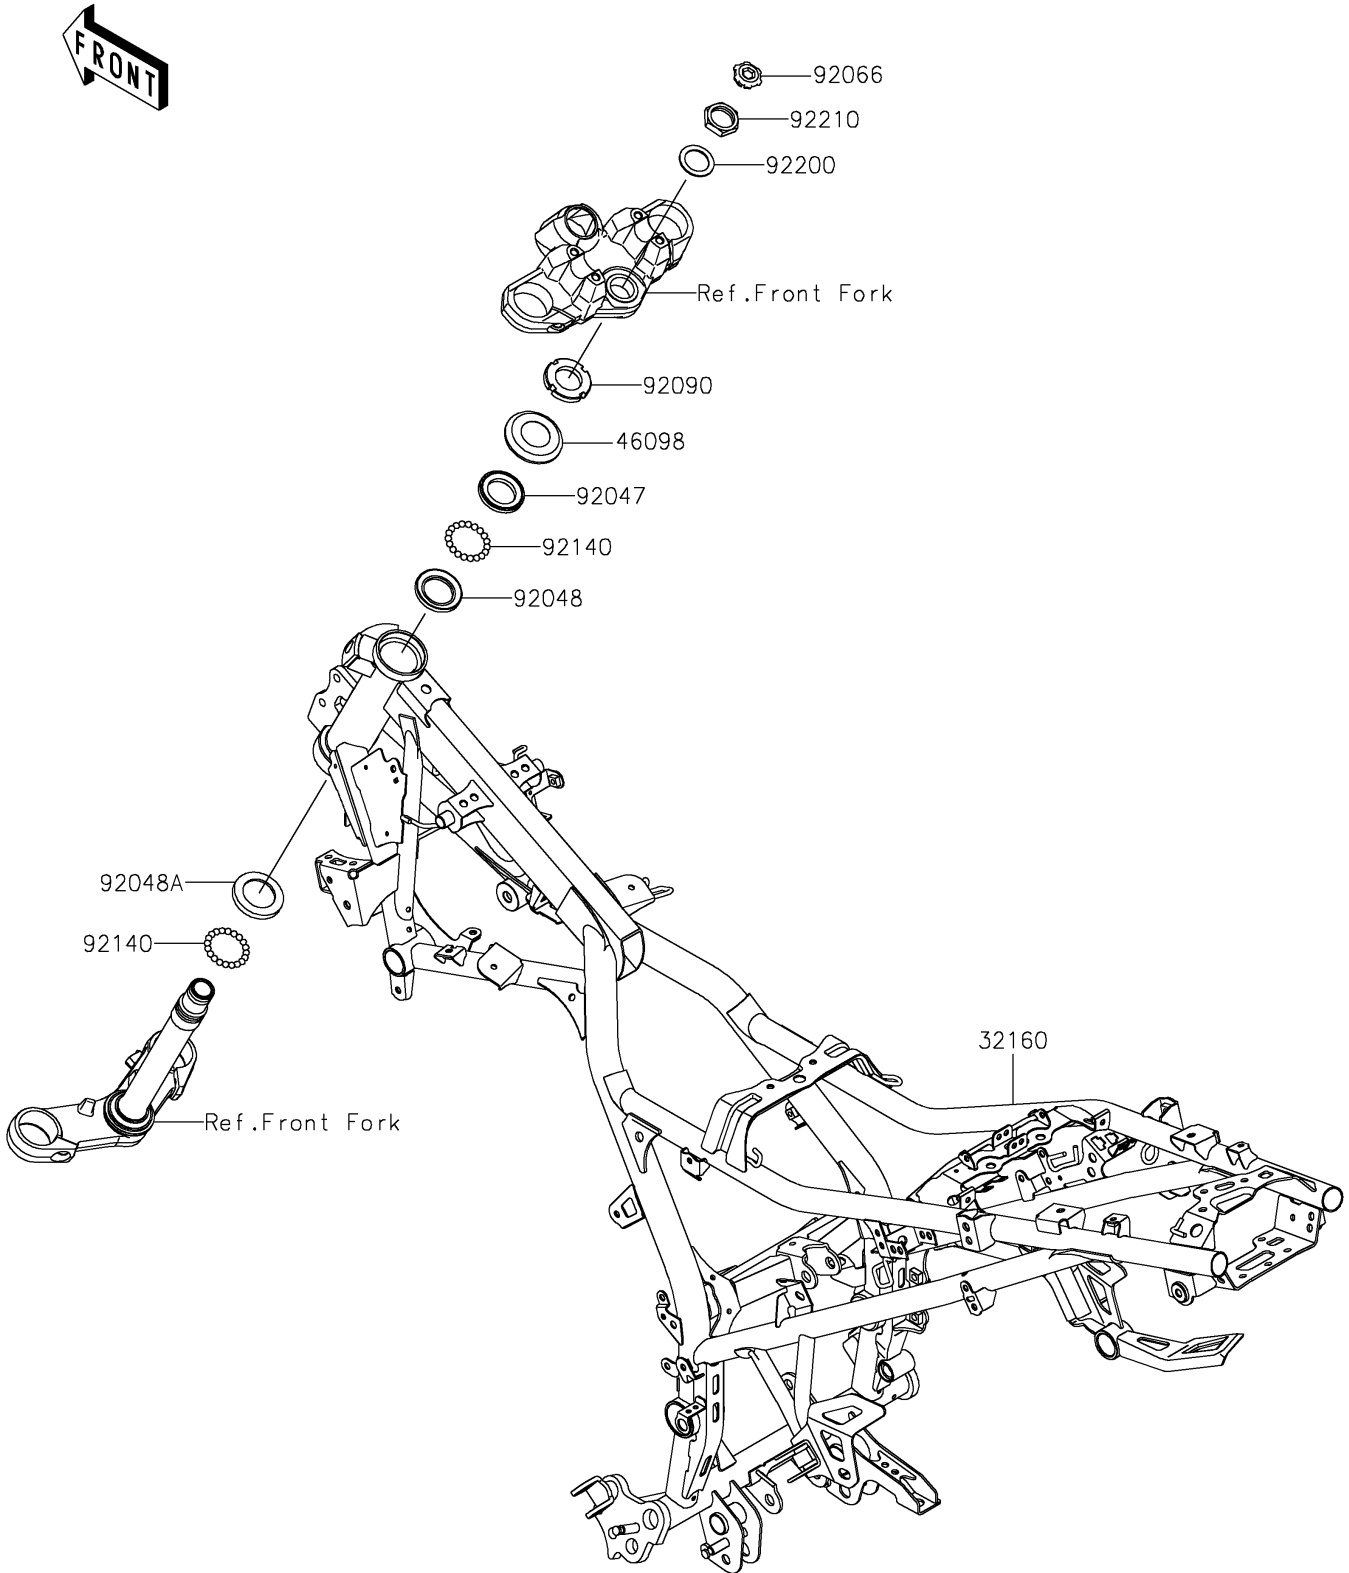

2020 VERSYS®-X 300 PARTS DIAGRAM

Frame

F2120

2020 VERSYS®-X 300 PARTS LIST

Frame

ITEM NAME	PART NUMBER	QUANTITY
FRAME-COMP,F.S.BLACK (Ref # 32160)	32160-0967-18R	1
CAP,STEERING STEM (Ref # 46098)	46098-016	1
RACE,STEERING STEM BEARING (Ref # 92047)	92047-011	1
RACE,STEERING STEM BEARING (Ref # 92048)	92048-006	1
RACE,STEERING STEM BEARING (Ref # 92048A)	92048-008	1
PLUG (Ref # 92066)	92066-0785	1
NUT,30MM (Ref # 92090)	92090-007	1
BALL,6.35MM (Ref # 92140)	92140-0008	39
WASHER,25.5X36X1.6 (Ref # 92200)	92200-1858	1
NUT,25MM (Ref # 92210)	92210-0858	1