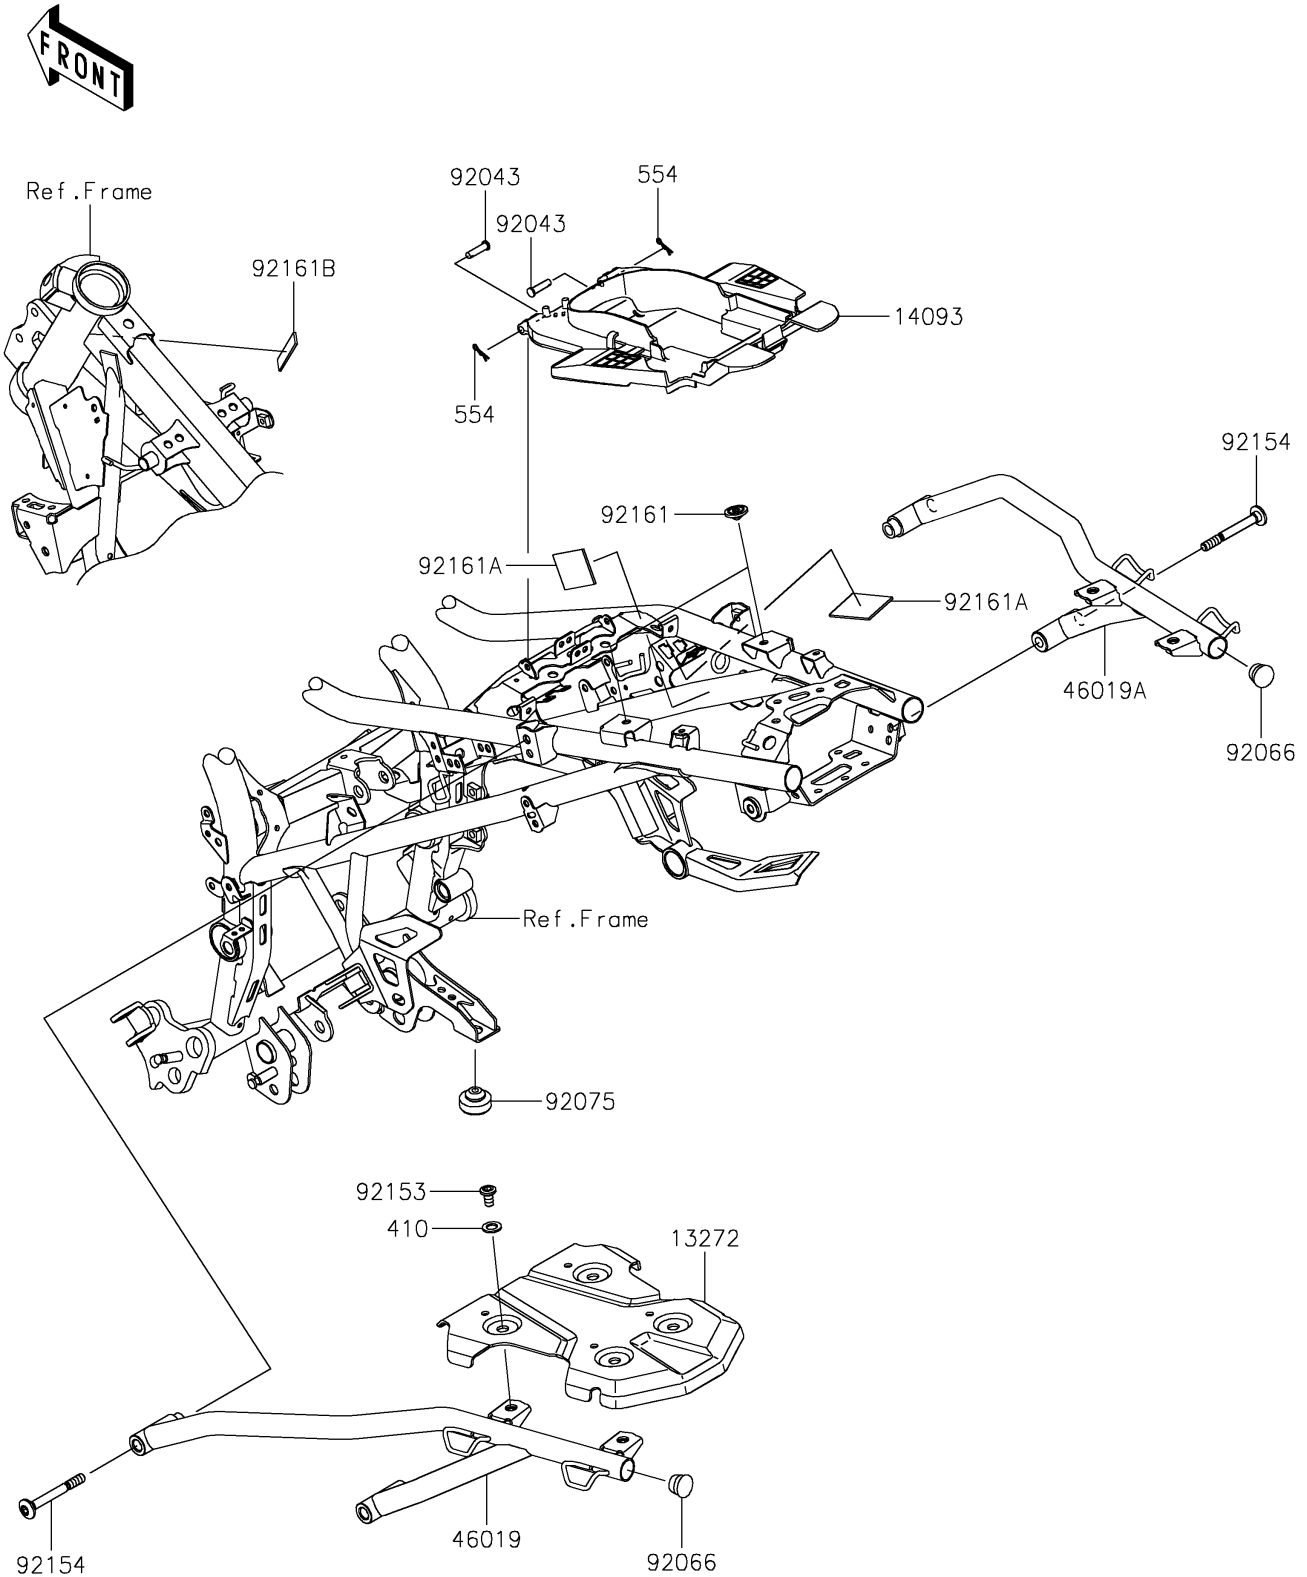

2019 VERSYS®-X 300 PARTS DIAGRAM

Frame Fittings

F2131

2019 VERSYS®-X 300 PARTS LIST

Frame Fittings

ITEM NAME	PART NUMBER	QUANTITY
PLATE (Ref # 13272)	13272-2247	1
COVER,TOOL (Ref # 14093)	14093-0694	1
WASHER-PLAIN-SMALL,10MM (Ref # 410)	410AA1000	4
GRIP-ASSY,LH,F.S.BLACK (Ref # 46019)	46019-0070-18R	1
GRIP-ASSY,RH,F.S.BLACK (Ref # 46019A)	46019-0071-18R	1
PIN-SNAP,1.2X21.2 (Ref # 554)	554DA0600	2
PIN,6X23 (Ref # 92043)	92043-0746	2
PLUG (Ref # 92066)	92066-1220	2
DAMPER (Ref # 92075)	92075-1045	1
BOLT,SOCKET,8X15 (Ref # 92153)	92153-1810	4
BOLT,SOCKET,8X73 (Ref # 92154)	92154-2339	4
DAMPER,8X22X10 (Ref # 92161)	92161-1685	2
DAMPER (Ref # 92161A)	92161-1883	2
DAMPER,13X48X2 (Ref # 92161B)	92161-1972	1