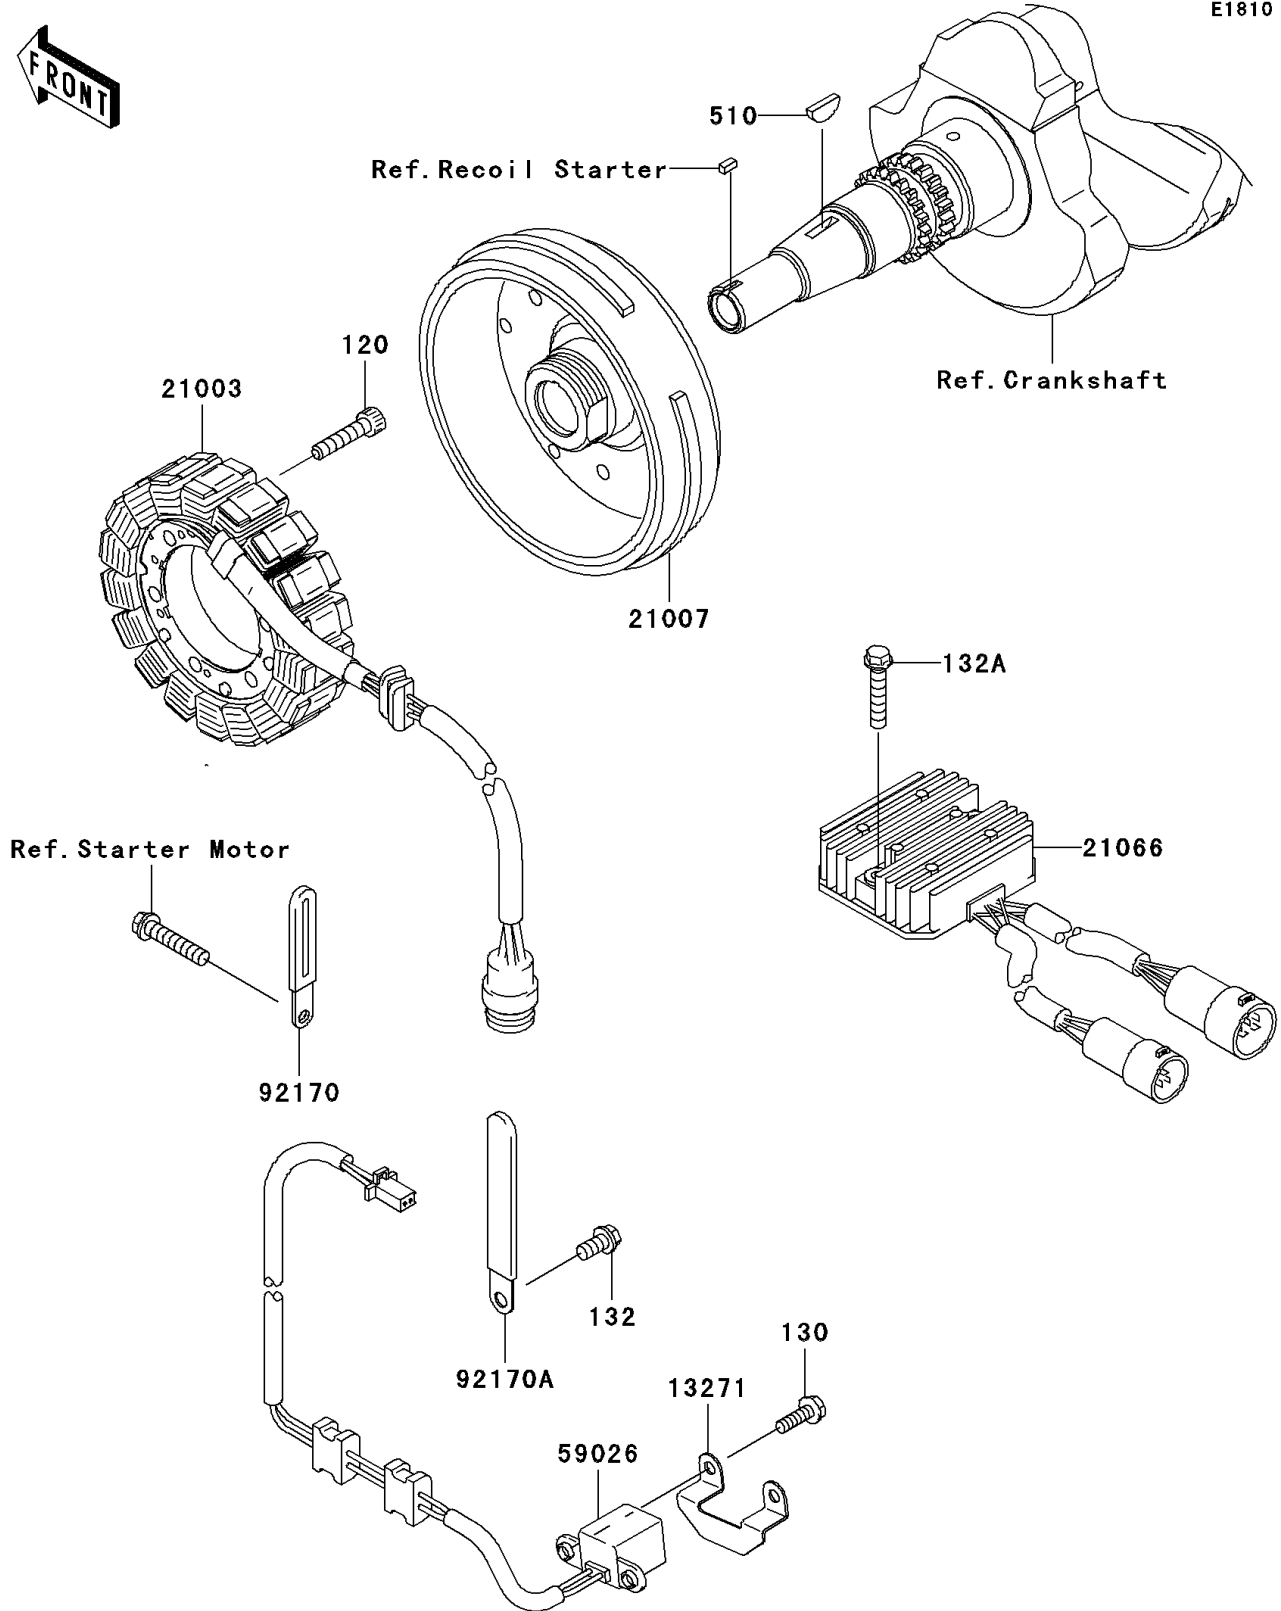

2005 Prairie 700 4x4 Team Green Special Edition PARTS DIAGRAM

Generator

E1810

2005 Prairie 700 4x4 Team Green Special Edition PARTS LIST

Generator

ITEM NAME	PART NUMBER	QUANTITY
BOLT-SOCKET,6X28 (Ref # 120)	120P0628	3
BOLT-FLANGED,5X16 (Ref # 130)	130G0516	2
BOLT-FLANGED-SMALL,6X12 (Ref # 132)	132Y0612	1
BOLT-FLANGED-SMALL,6X30 (Ref # 132A)	132Y0630	2
KEY-WOODRUFF (Ref # 510)	510A4200	1
PLATE (Ref # 13271)	13271-1369	1
STATOR (Ref # 21003)	21003-1359	1
ROTOR (Ref # 21007)	21007-1367	1
REGULATOR-VOLTAGE (Ref # 21066)	21066-1112	1
COIL-PULSING (Ref # 59026)	59026-1159	1
CLAMP (Ref # 92170)	92170-1514	1
CLAMP (Ref # 92170A)	92170-1925	1