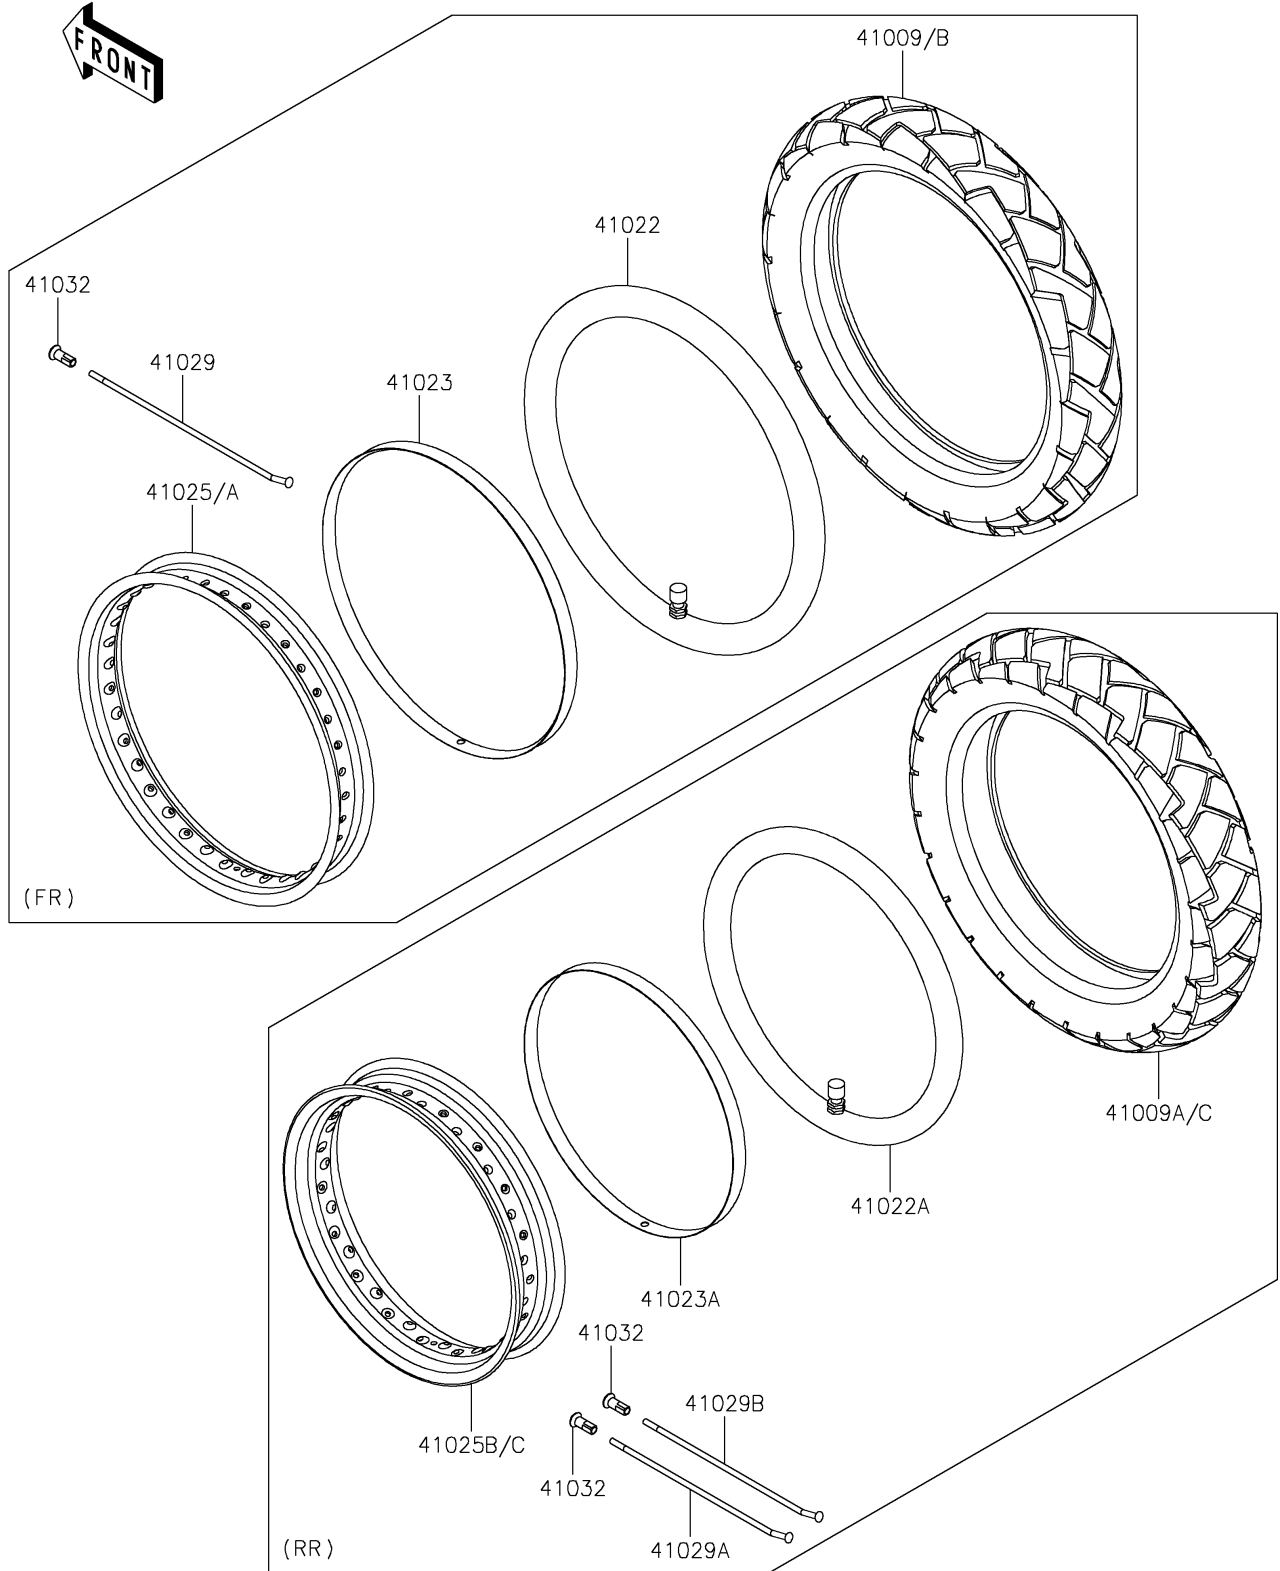

2020 VERSYS®-X 300 PARTS DIAGRAM

Wheels/Tires

F2210

2020 VERSYS®-X 300 PARTS LIST

Wheels/Tires

ITEM NAME	PART NUMBER	QUANTITY
TIRE,FR,100/90-19 57S,GP-210F (Ref # 41009B)	41009-0794	1
TIRE,RR,130/80-17 65S,GP-210R (Ref # 41009C)	41009-0795	1
TUBE-TIRE,FR,100/90-19(IRC) (Ref # 41022)	41022-0103	1
TUBE-TIRE,RR,130/80-17(IRC) (Ref # 41022A)	41022-0104	1
BAND-RIM,FR,25-19J (Ref # 41023)	41023-0038	1
BAND-RIM,RR,25-17J (Ref # 41023A)	41023-0039	1
RIM,FR,2.15X19,BLACK (Ref # 41025A)	41025-0373-WC	1
RIM,RR,3.00X17,BLACK (Ref # 41025C)	41025-0374-WC	1
SPOKE-INNER,196X164.5D (Ref # 41029)	41029-0087	36
SPOKE-INNER,175X163.5D (Ref # 41029A)	41029-0088	18
SPOKE-INNER,172X159D (Ref # 41029B)	41029-0089	18
NIPPLE-SPOKE (Ref # 41032)	41032-0005	72