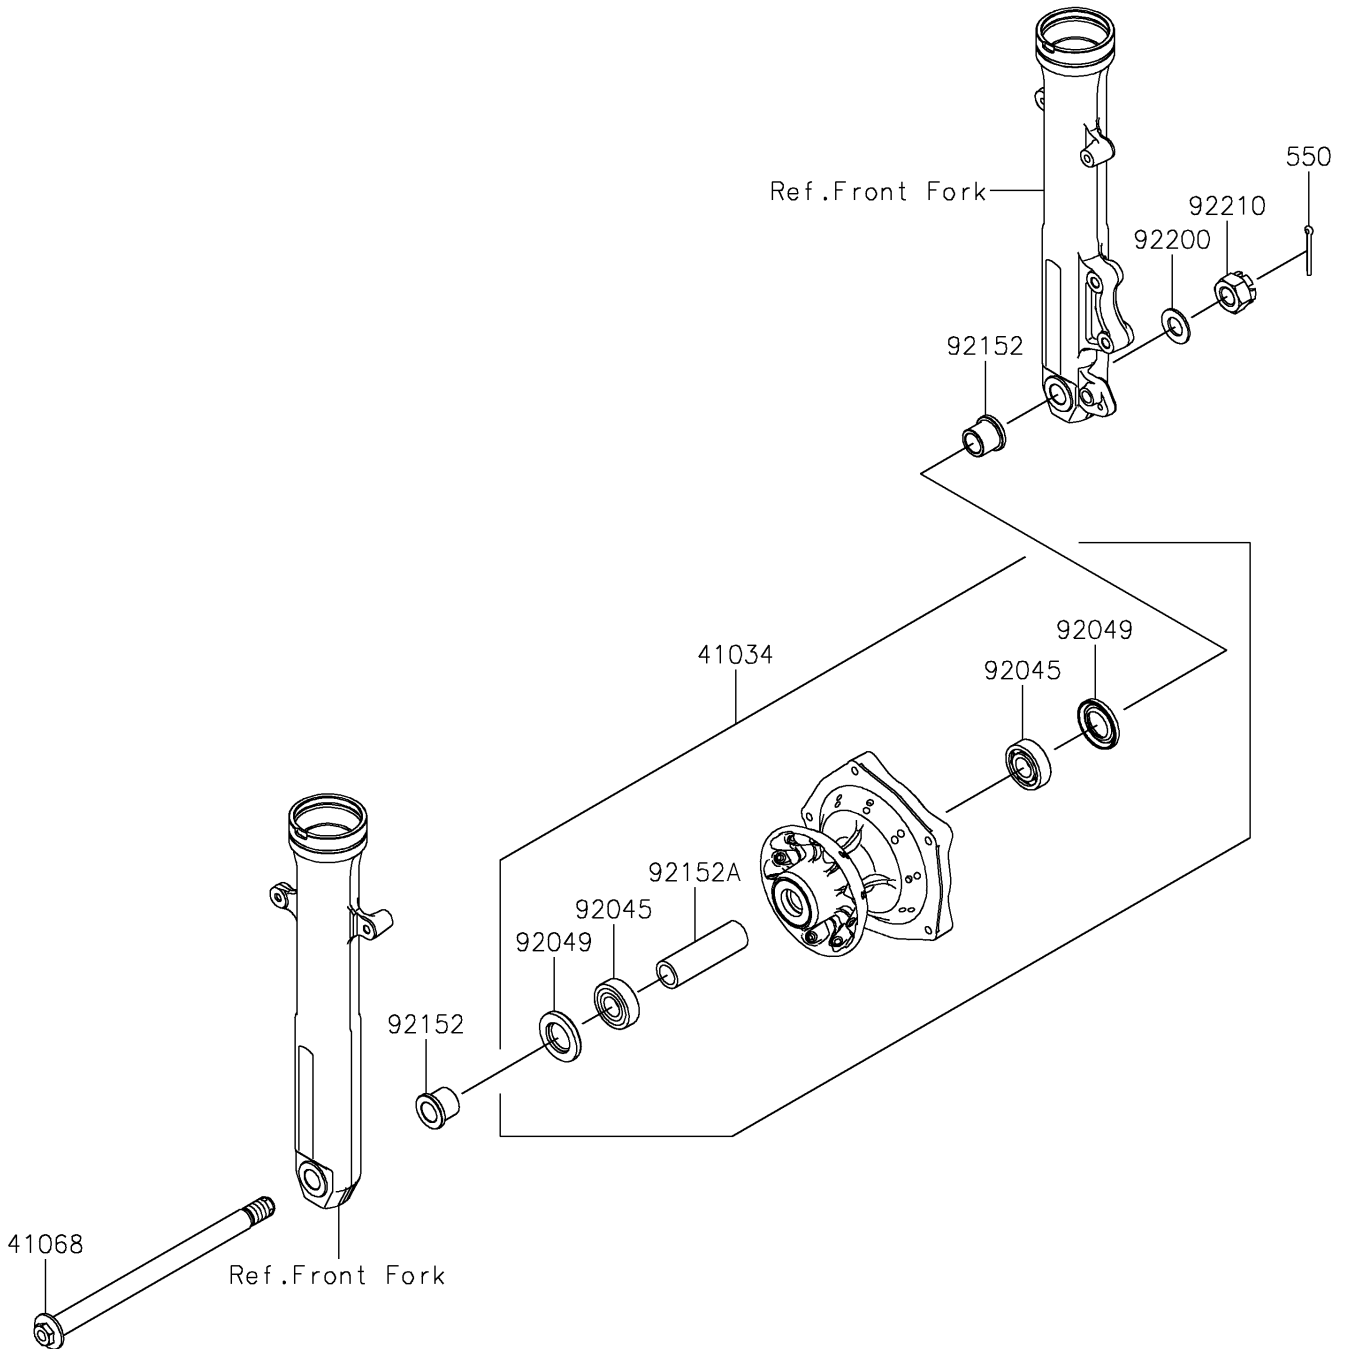

2020 VERSYS®-X 300 PARTS DIAGRAM

Front Hub

F2230

2020 VERSYS®-X 300 PARTS LIST

Front Hub

ITEM NAME	PART NUMBER	QUANTITY
DRUM-ASSY,FR BRAKE,P.SILVER (Ref # 41034)	41034-0587-458	1
AXLE,FR,17X249 (Ref # 41068)	41068-0623	1
PIN-COTTER,4.0X35 (Ref # 550)	550AA4035	1
BEARING-BALL,17X40X12 (Ref # 92045)	92045-0732	2
SEAL-OIL (Ref # 92049)	92049-0794	2
COLLAR,17X24X23 (Ref # 92152)	92152-2290	2
COLLAR (Ref # 92152A)	92152-2291	1
WASHER,16.2X30X2.0 (Ref # 92200)	92200-1842	1
NUT,CASTLE,16MM (Ref # 92210)	92210-1171	1