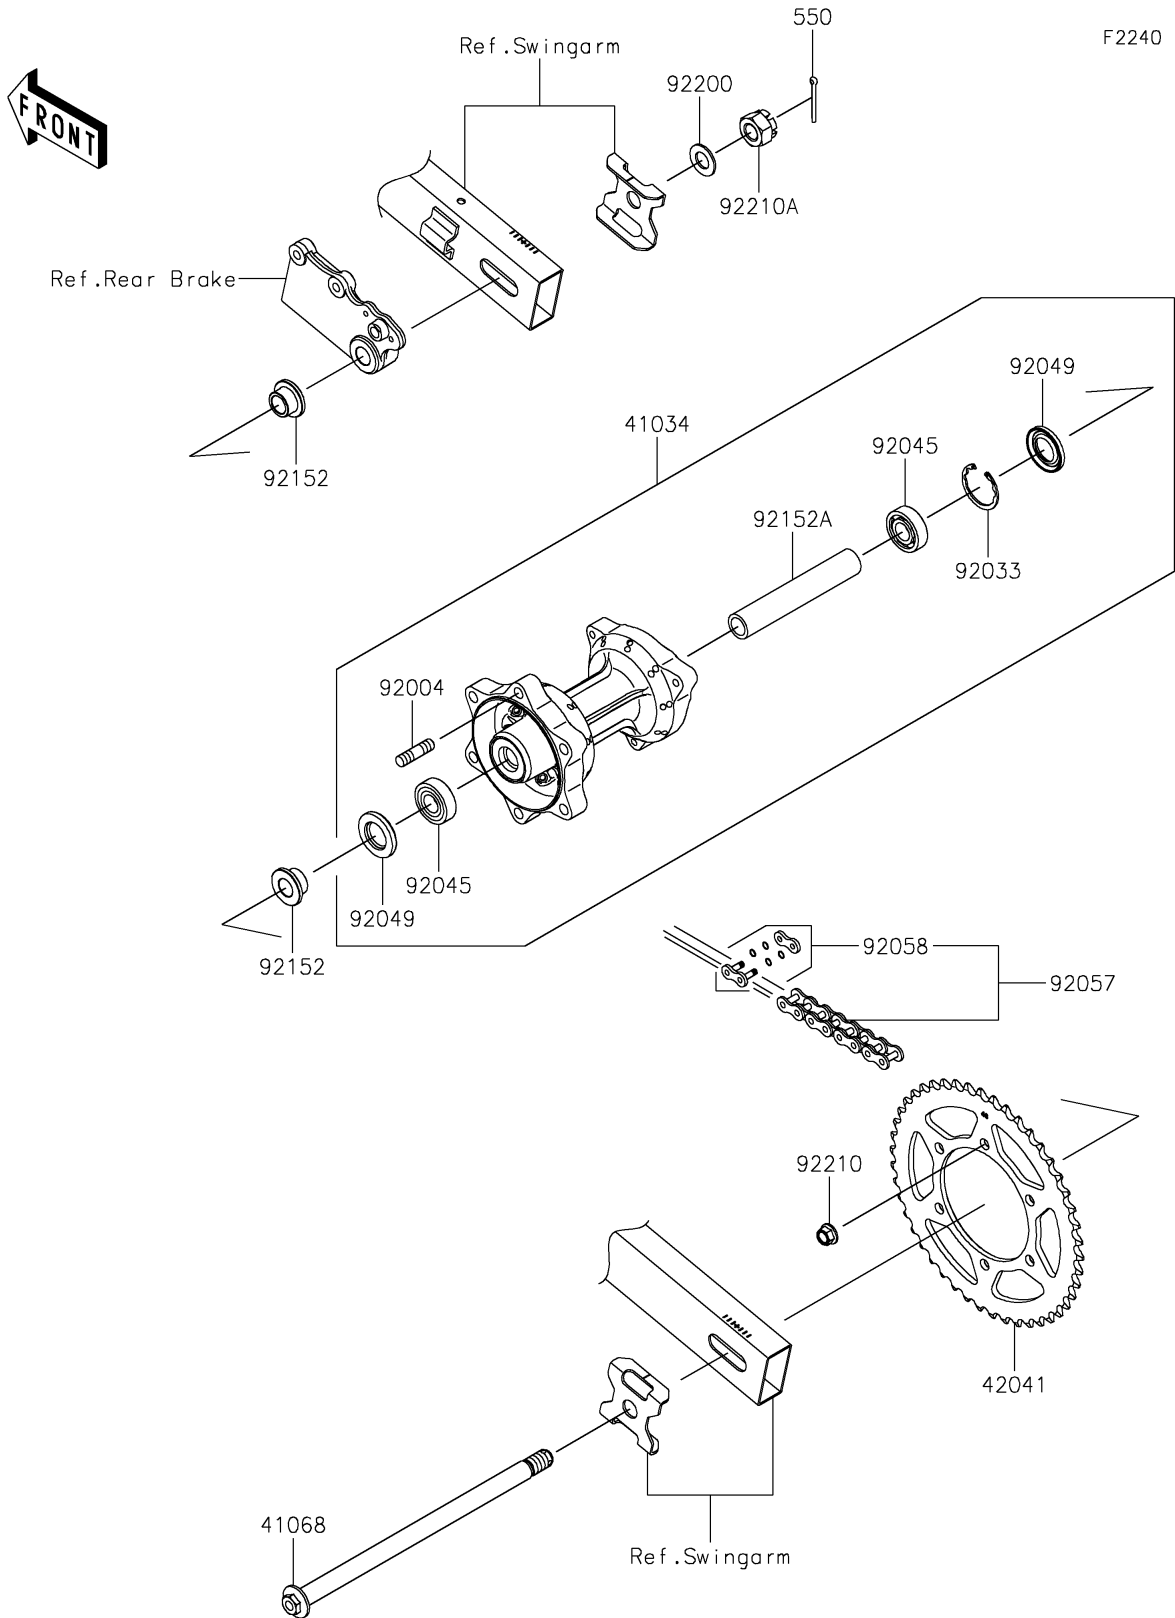

2020 VERSYS®-X 300 PARTS DIAGRAM

Rear Hub

2020 VERSYS®-X 300 PARTS LIST

Rear Hub

ITEM NAME	PART NUMBER	QUANTITY
DRUM-ASSY,RR BRAKE,P.SILVER (Ref # 41034)	41034-0588-458	1
AXLE,RR,17X312 (Ref # 41068)	41068-0624	1
SPROCKET-HUB,46T (Ref # 42041)	42041-0120	1
PIN-COTTER,4.0X35 (Ref # 550)	550AA4035	1
STUD,10X19 (Ref # 92004)	92004-0048	6
RING-SNAP,40MM (Ref # 92033)	92033-1040	1
BEARING-BALL,17X40X12 (Ref # 92045)	92045-0732	2
SEAL-OIL (Ref # 92049)	92049-0794	2
CHAIN,DRIVE,EK520RM/3DX112L (Ref # 92057)	92057-0647	1
JOINT-CHAIN (Ref # 92058)	92058-0037	1
COLLAR,17X24X16 (Ref # 92152)	92152-2292	2
COLLAR,17.1X24X141 (Ref # 92152A)	92152-2317	1
WASHER,16.2X30X2.0 (Ref # 92200)	92200-1842	1
NUT,LOCK,FLANGED,10MM (Ref # 92210)	92210-0276	6
NUT,CASTLE,16MM (Ref # 92210A)	92210-1171	1