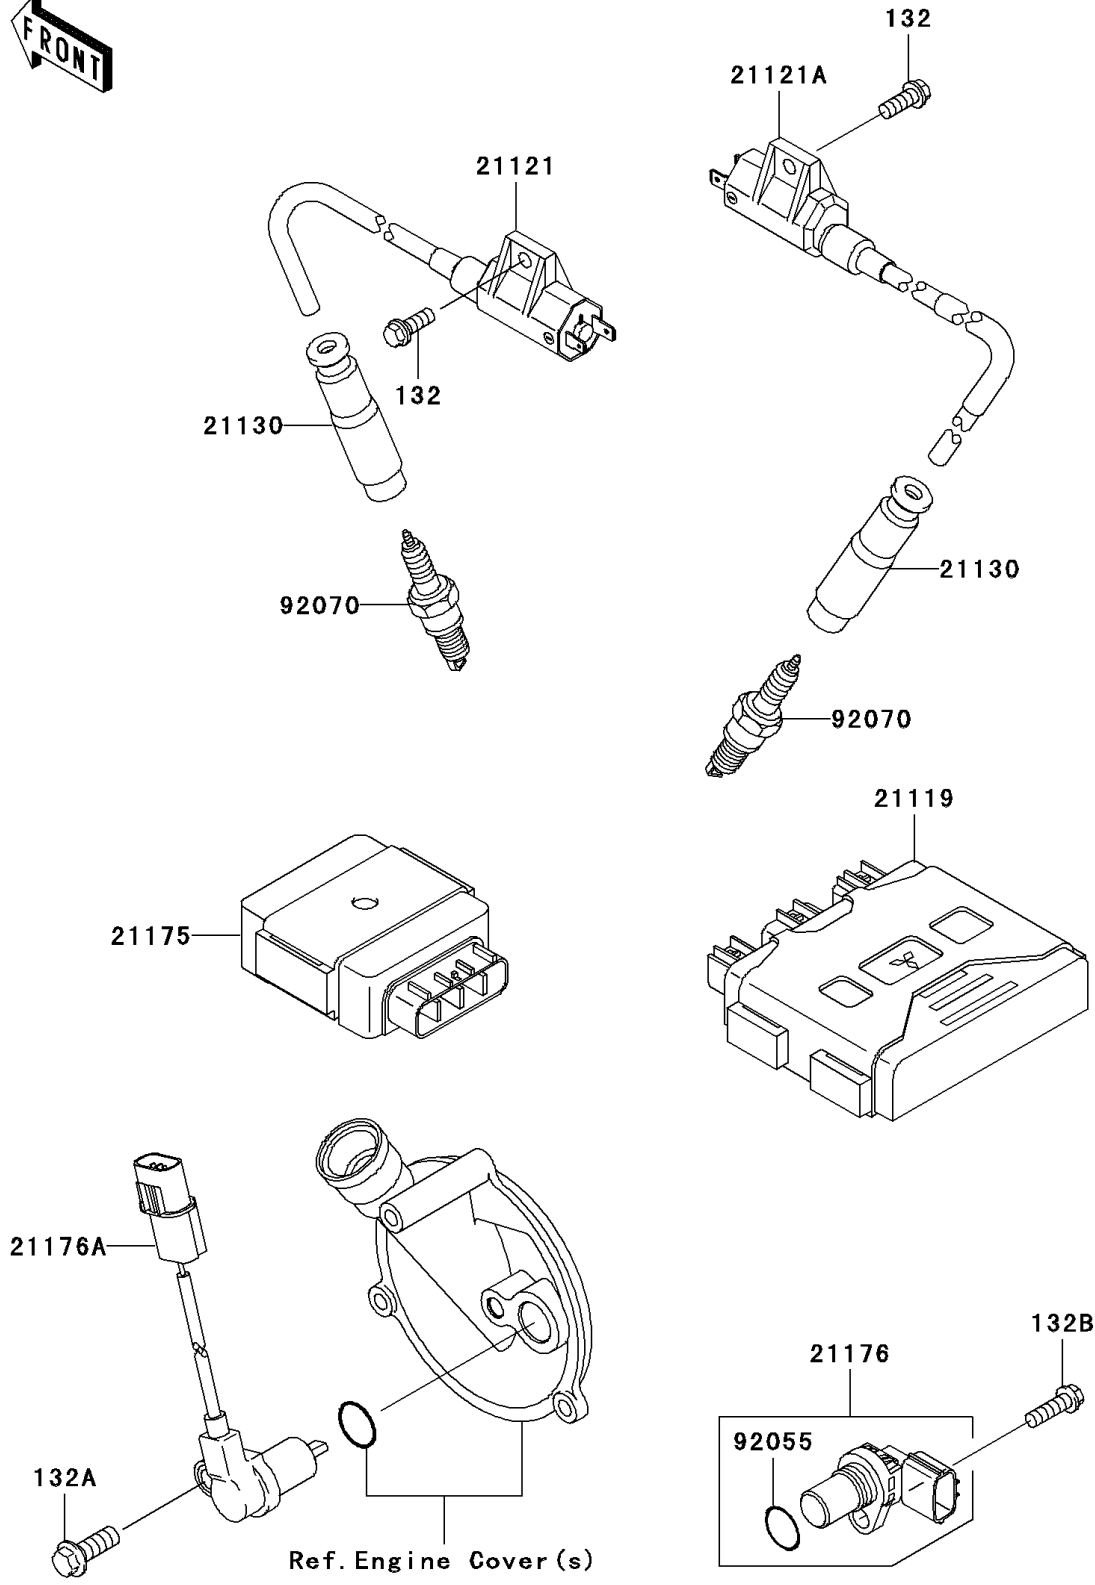

2005 Prairie 700 4x4 Team Green Special Edition PARTS DIAGRAM

Ignition System

E1830

2005 Prairie 700 4x4 Team Green Special Edition PARTS LIST

Ignition System

| ITEM NAME | PART NUMBER | QUANTITY |
|---------------------------------------|-------------|----------|
| BOLT-FLANGED-SMALL,6X16 (Ref # 132) | 132H0616 | 2 |
| BOLT-FLANGED-SMALL,8X22 (Ref # 132A) | 132H0822 | 1 |
| BOLT-FLANGED-SMALL,6X20 (Ref # 132B) | 132Y0620 | 1 |
| IGNITER (Ref # 21119) | 21119-0004 | 1 |
| COIL-IGNITION,FR (Ref # 21121) | 21121-1292 | 1 |
| COIL-IGNITION,RR (Ref # 21121A) | 21121-1306 | 1 |
| CAP-SPARK PLUG (Ref # 21130) | 21130-1071 | 2 |
| CONTROL UNIT-ELECTRONIC (Ref # 21175) | 21175-0086 | 1 |
| SENSOR,SPEED (Ref # 21176) | 21176-1104 | 1 |
| SENSOR,REVERSE (Ref # 21176A) | 21176-1109 | 1 |
| RING-O (Ref # 92055) | 92055-1718 | 1 |
| PLUG-SPARK,CR7E(NGK) (Ref # 92070) | 92070-1209 | 2 |