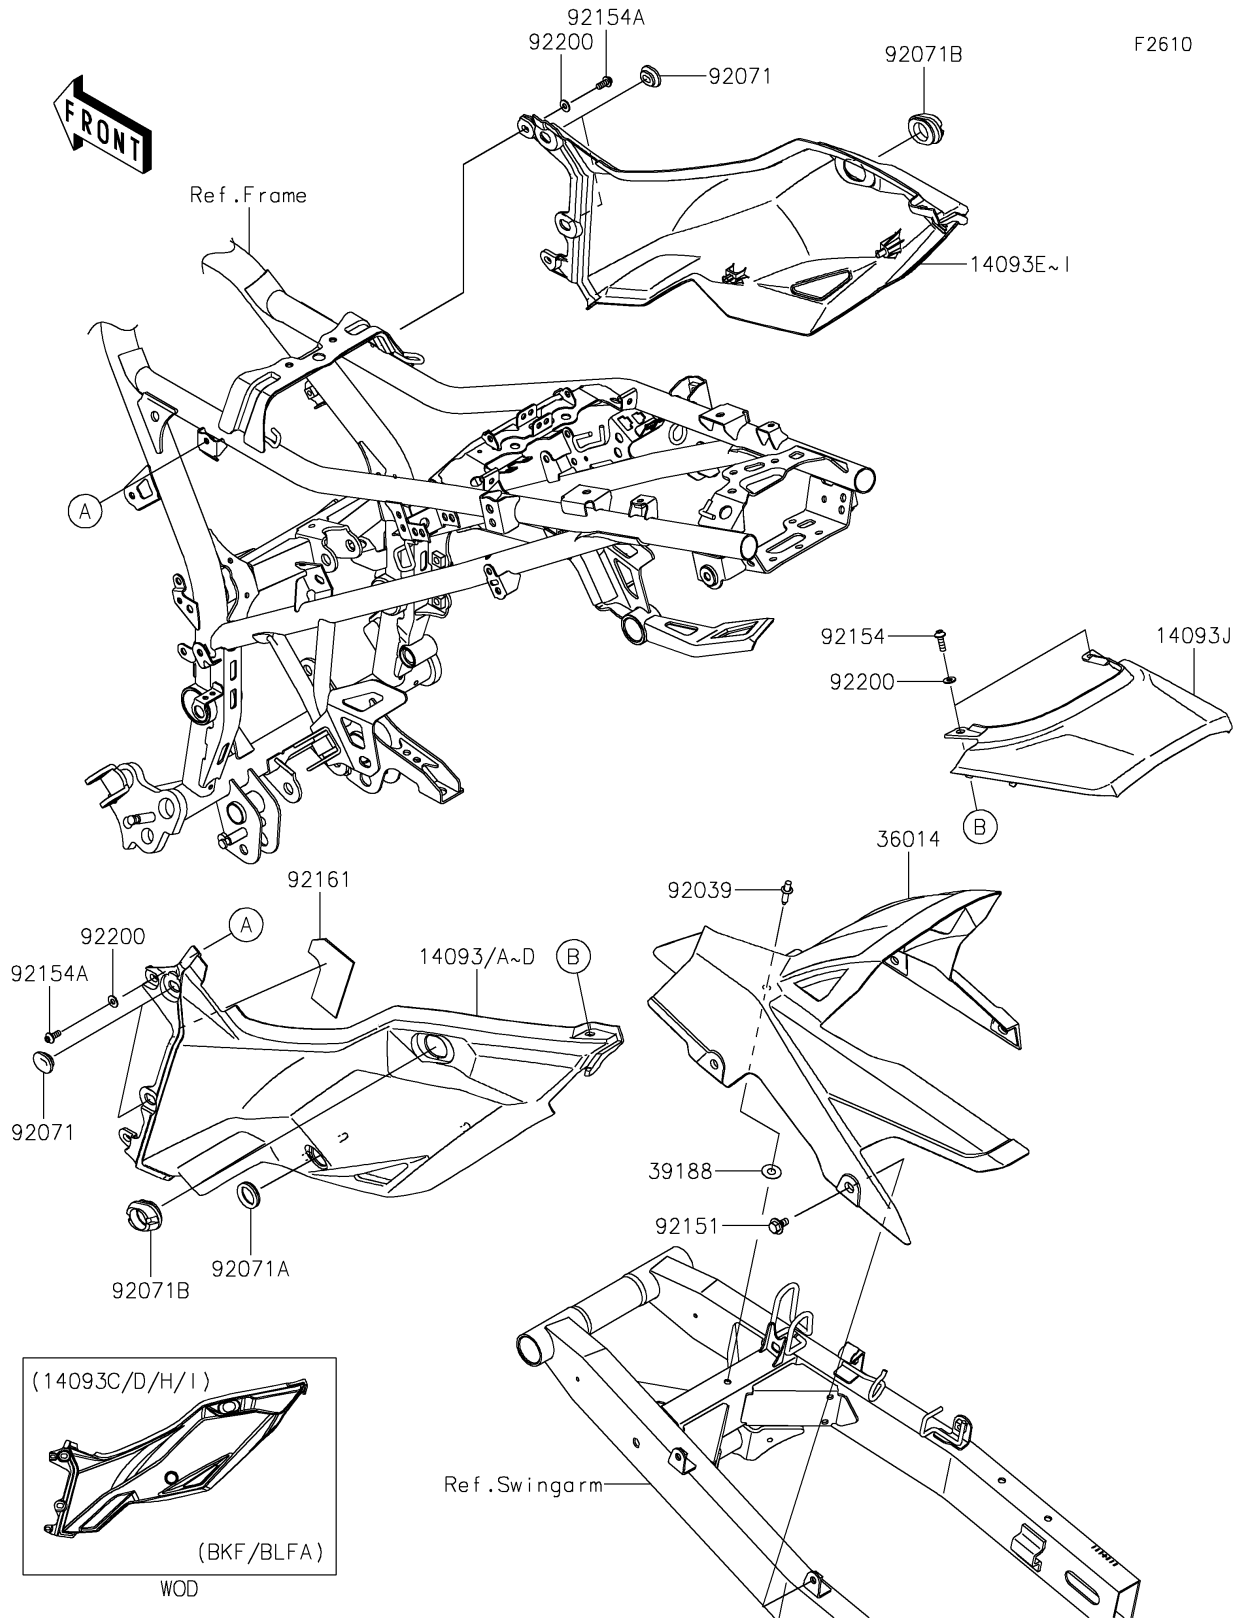

# 2020 VERSYS®-X 300 PARTS DIAGRAM

## Side Covers/Chain Cover

## 2020 VERSYS®-X 300 PARTS LIST

### Side Covers/Chain Cover

ITEM NAME	PART NUMBER	QUANTITY
COVER,RR SIDE,LH,M.M.C.GRAY (Ref # 14093C)	14093-0554-51B	1
COVER,RR SIDE,RH,M.M.C.GRAY (Ref # 14093H)	14093-0555-51B	1
COVER,RR TAIL (Ref # 14093J)	14093-0556	1
CASE-CHAIN (Ref # 36014)	36014-0569	1
TAPE,8X19 (Ref # 39188)	39188-0046	1
RIVET (Ref # 92039)	92039-0709	1
GROMMET,20X24X7.5 (Ref # 92071)	92071-0766	4
GROMMET,19.4X22.4X5.9 (Ref # 92071A)	92071-0767	1
GROMMET,26.4X42.4X15.8 (Ref # 92071B)	92071-0772	2
BOLT,FLANGED,6X13 (Ref # 92151)	92151-1703	4
BOLT,SOCKET,5X16 (Ref # 92154)	92154-0209	2
BOLT,SOCKET,5X12 (Ref # 92154A)	92154-0917	4
DAMPER,54X70X2 (Ref # 92161)	92161-2070	1
WASHER,5.2X12X1.0 (Ref # 92200)	92200-0784	6