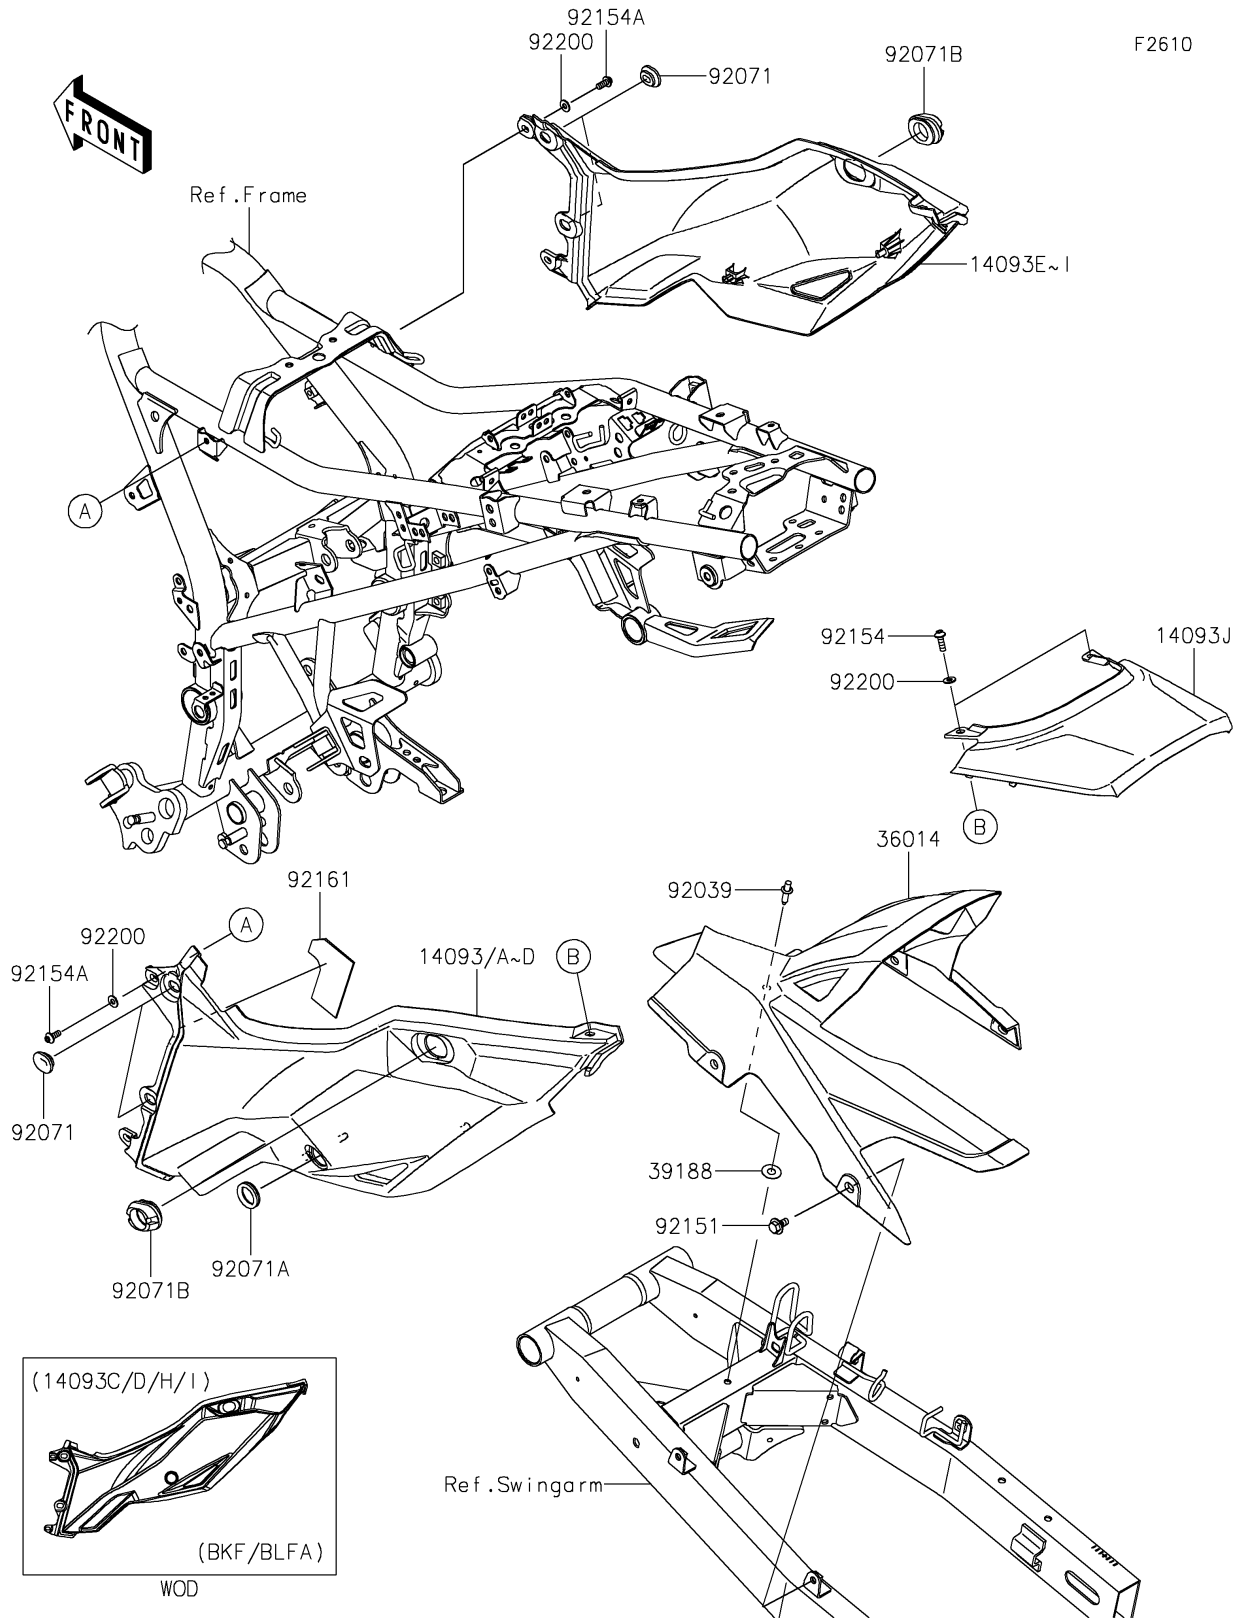

# 2020 VERSYS®-X 300 PARTS DIAGRAM

## Side Covers/Chain Cover

## 2020 VERSYS®-X 300 PARTS LIST

### Side Covers/Chain Cover

ITEM NAME	PART NUMBER	QUANTITY
COVER,RR SIDE,LH,M.M.C.GRAY (Ref # 14093C)	14093-0554-51B	1
COVER,RR SIDE,RH,M.M.C.GRAY (Ref # 14093H)	14093-0555-51B	1
COVER,RR TAIL (Ref # 14093J)	14093-0556	1
CASE-CHAIN (Ref # 36014)	36014-0569	1
TAPE,8X19 (Ref # 39188)	39188-0046	1
RIVET (Ref # 92039)	92039-0709	1
GROMMET,20X24X7.5 (Ref # 92071)	92071-0766	4
GROMMET,19.4X22.4X5.9 (Ref # 92071A)	92071-0767	1
GROMMET,26.4X42.4X15.8 (Ref # 92071B)	92071-0772	2
BOLT,FLANGED,6X13 (Ref # 92151)	92151-1703	4
BOLT,SOCKET,5X16 (Ref # 92154)	92154-0209	2
BOLT,SOCKET,5X12 (Ref # 92154A)	92154-0917	4
DAMPER,54X70X2 (Ref # 92161)	92161-2070	1
WASHER,5.2X12X1.0 (Ref # 92200)	92200-0784	6