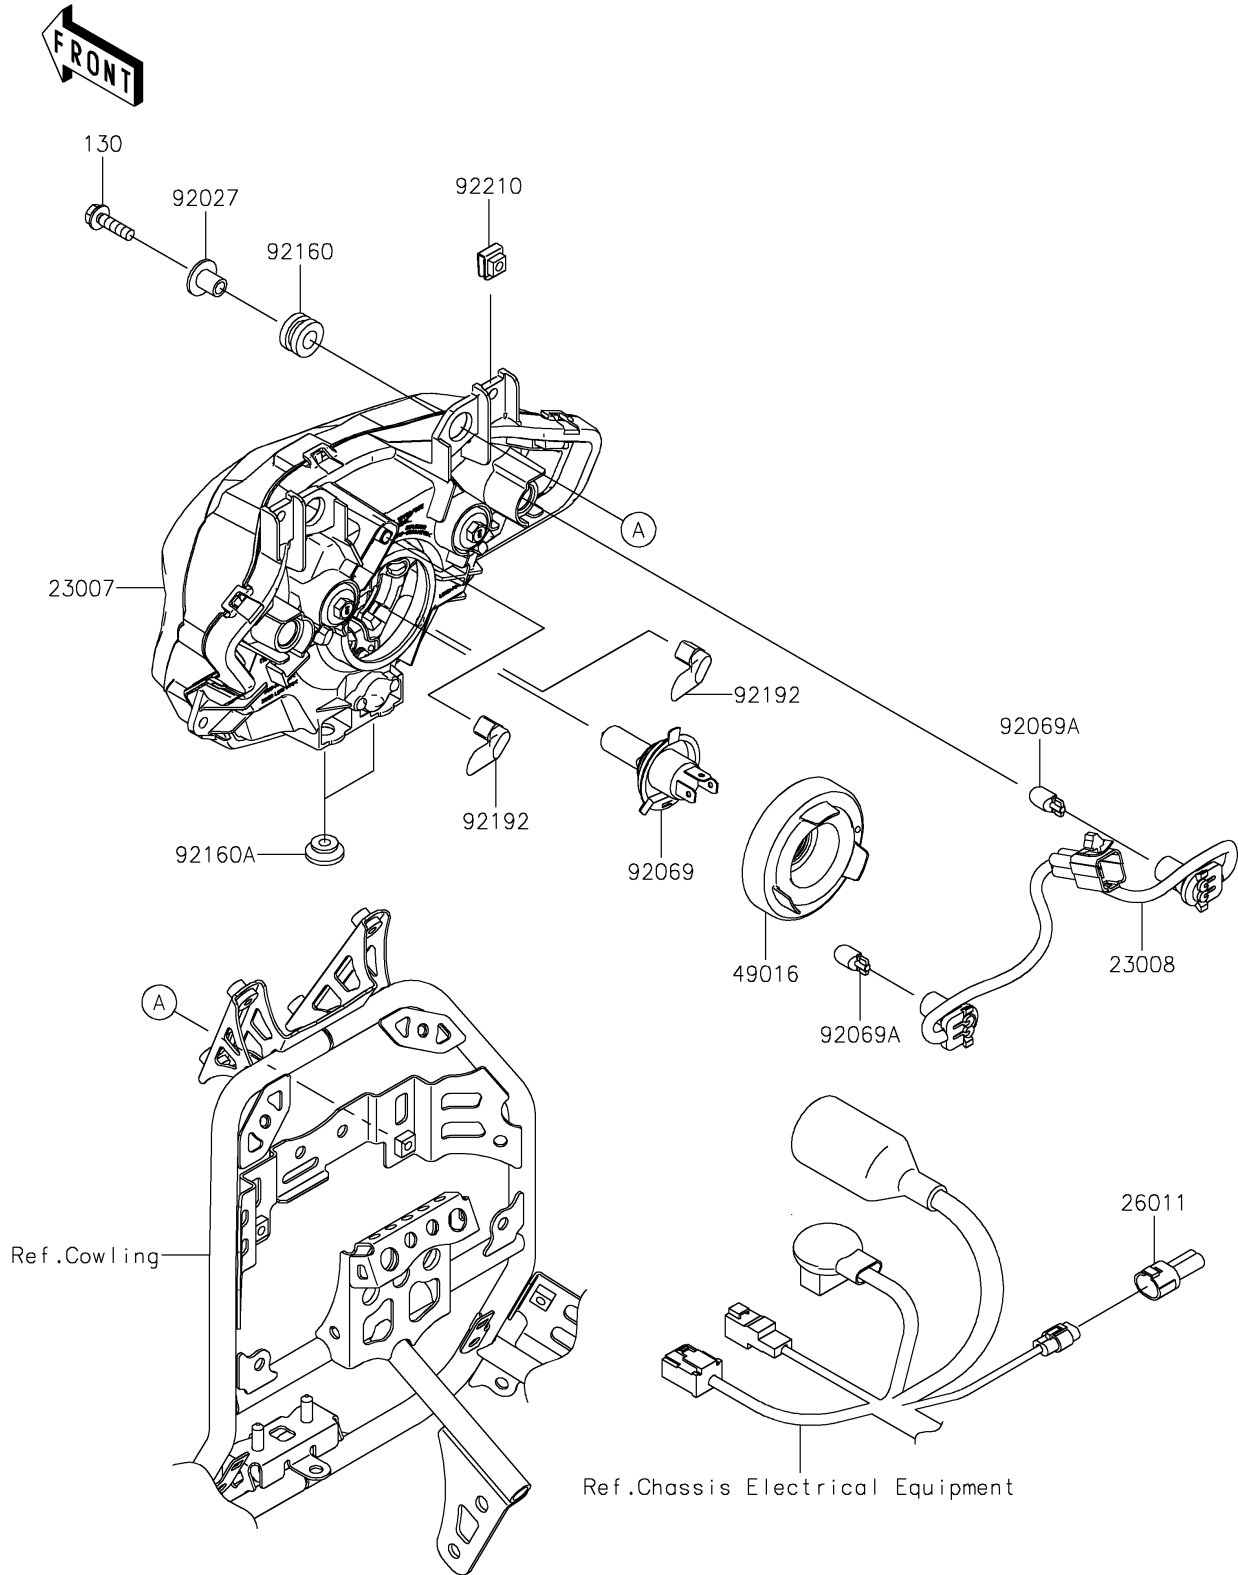

2019 VERSYS®-X 300 PARTS DIAGRAM

Headlight(s)

F2710

2019 VERSYS®-X 300 PARTS LIST

Headlight(s)

ITEM NAME	PART NUMBER	QUANTITY
BOLT-FLANGED,6X22 (Ref # 130)	130BA0622	2
LENS-COMP,HEAD LAMP (Ref # 23007)	23007-0207	1
SOCKET-ASSY (Ref # 23008)	23008-0177	1
WIRE-LEAD (Ref # 26011)	26011-0967	1
COVER-SEAL (Ref # 49016)	49016-0627	1
COLLAR,6.5X10X14.1 (Ref # 92027)	92027-1183	2
BULB,12V 60/55W,H4 (Ref # 92069)	92069-0050	1
BULB,12V 5W (Ref # 92069A)	92069-1016	2
DAMPER,10X20X12 (Ref # 92160)	92160-1167	2
DAMPER (Ref # 92160A)	92160-1613	2
TUBE,BREATHER (Ref # 92192)	92192-1528	2
NUT,5MM (Ref # 92210)	92210-0776	2