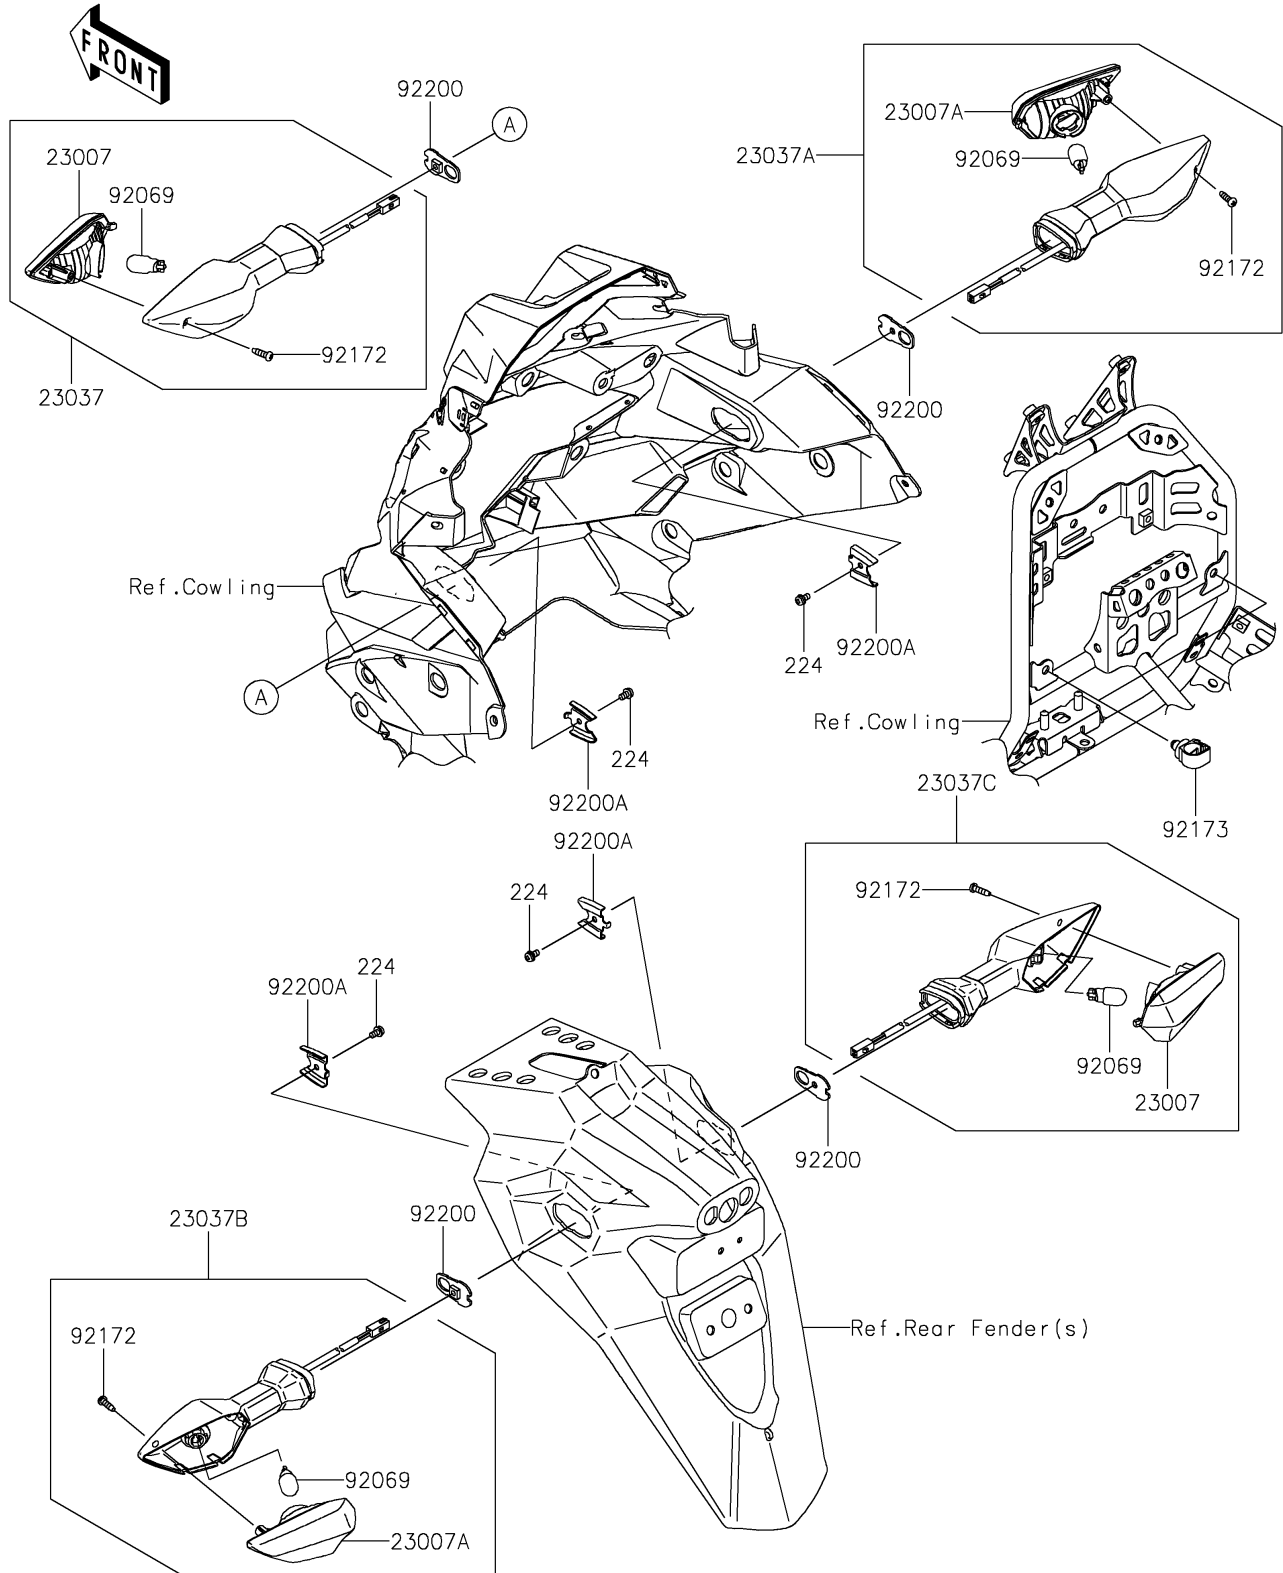

2020 VERSYS®-X 300 PARTS DIAGRAM

Turn Signals

F2730