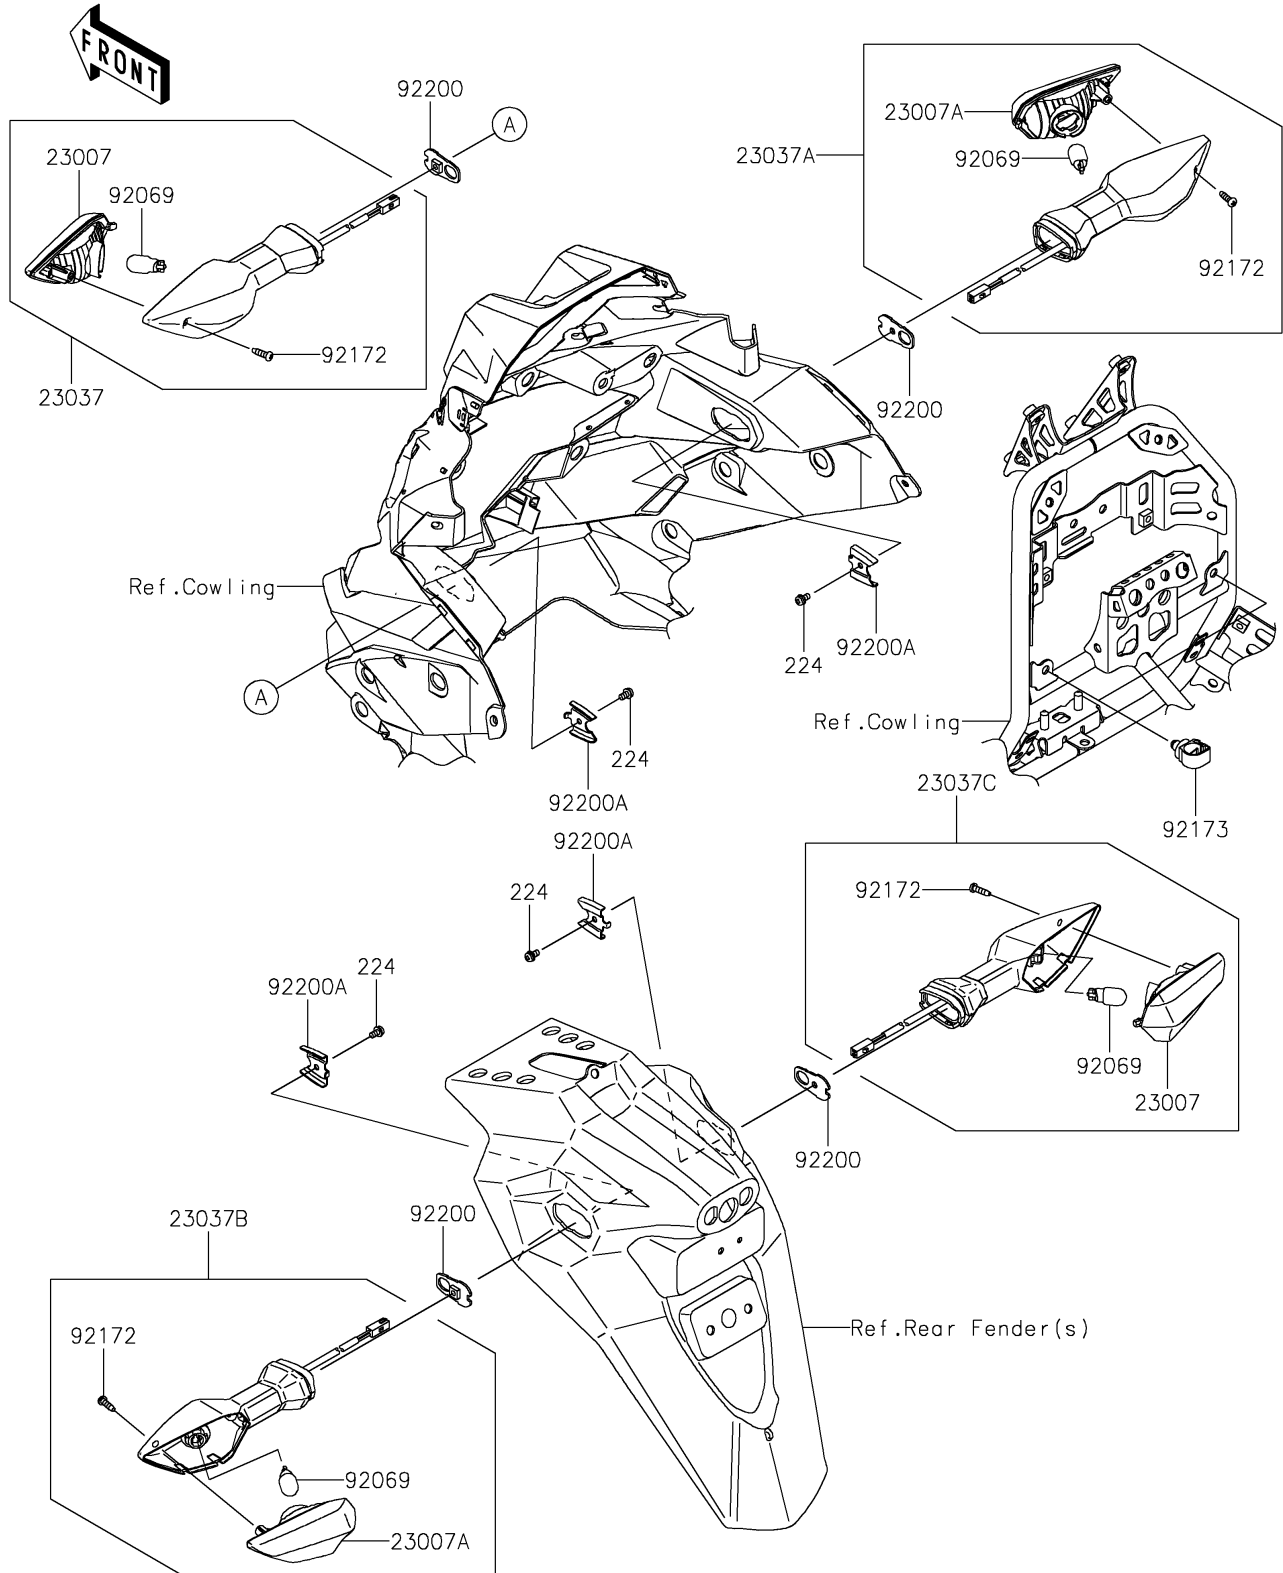

# 2020 VERSYS®-X 300 PARTS DIAGRAM

## Turn Signals

F2730

## 2020 VERSYS®-X 300 PARTS LIST

### Turn Signals

ITEM NAME	PART NUMBER	QUANTITY
SCREW-PAN-WP-CROS,4X8 (Ref # 224)	224AB0408	4
LENS-COMP (Ref # 23007)	23007-0205	2
LENS-COMP (Ref # 23007A)	23007-0206	2
LAMP-ASSY-SIGNAL,FR,LH (Ref # 23037)	23037-0330	1
LAMP-ASSY-SIGNAL,FR,RH (Ref # 23037A)	23037-0331	1
LAMP-ASSY-SIGNAL,RR,LH (Ref # 23037B)	23037-0348	1
LAMP-ASSY-SIGNAL,RR,RH (Ref # 23037C)	23037-0349	1
BULB,12V 10W (Ref # 92069)	92069-0090	4
SCREW,4X14 (Ref # 92172)	92172-1117	4
CLAMP,12MM DIA. (Ref # 92173)	92173-0736	2
WASHER,NUT 4MM (Ref # 92200)	92200-0854	4
WASHER (Ref # 92200A)	92200-0855	4