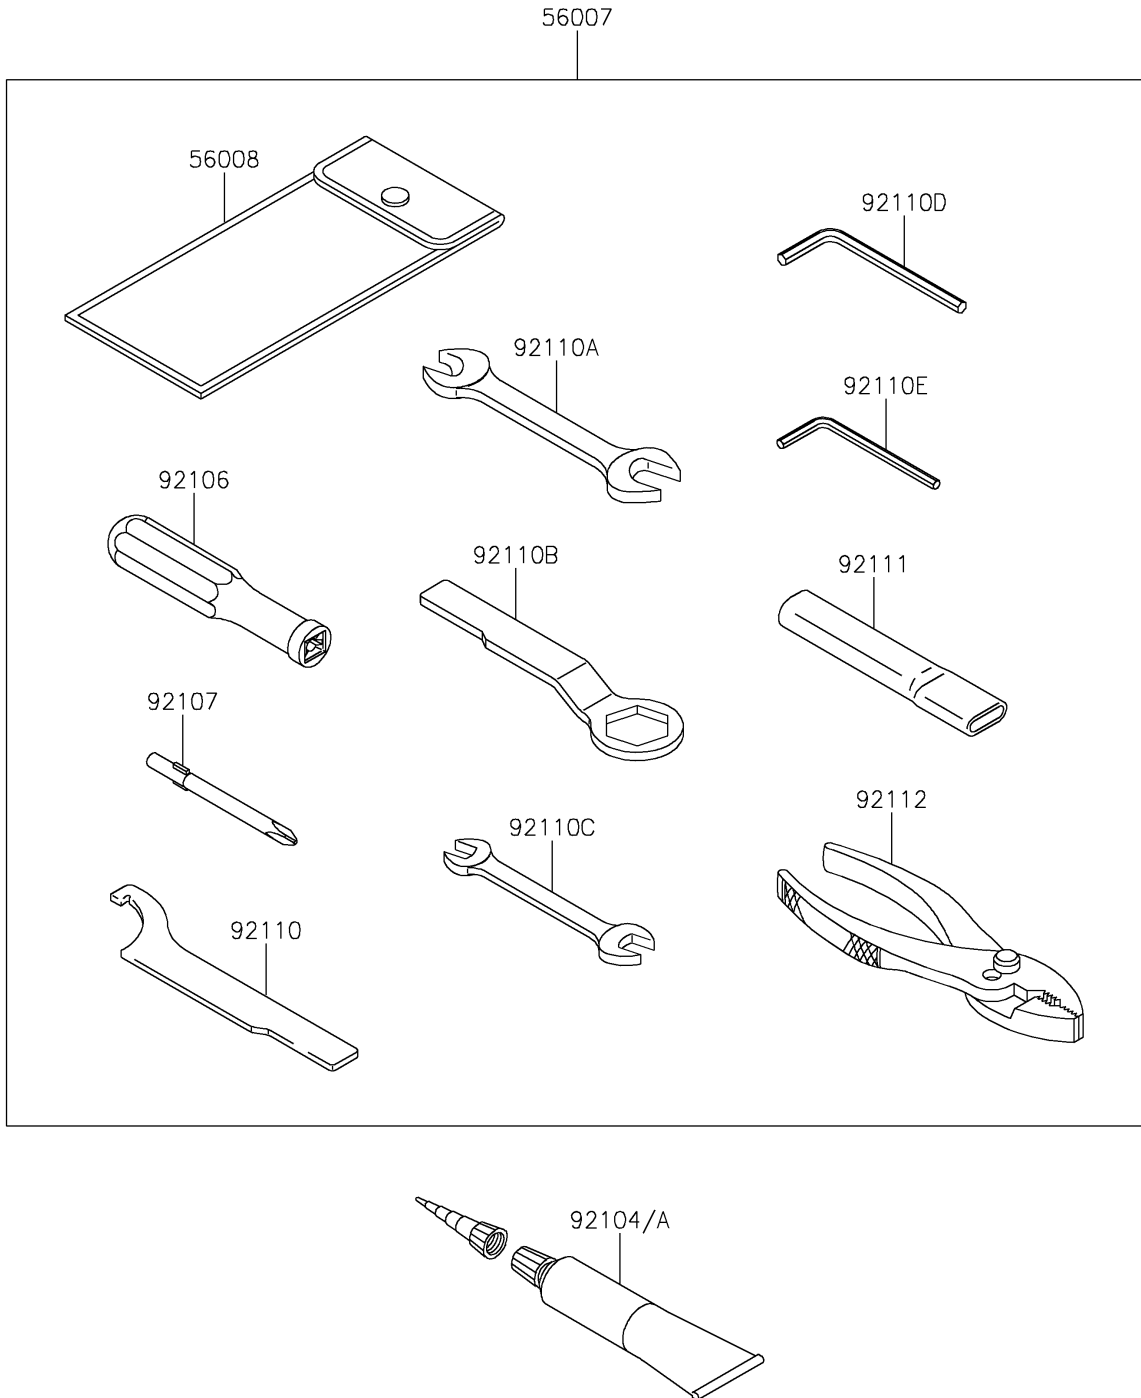

2020 VERSYS®-X 300 PARTS DIAGRAM

Owner's Tools

F2810

2020 VERSYS®-X 300 PARTS LIST

Owner's Tools

ITEM NAME	PART NUMBER	QUANTITY
TOOL-KIT (Ref # 56007)	56007-0157	1
BAG,TOOL (Ref # 56008)	56008-0036	1
GASKET-LIQUID,TB1211F,CLEAR (Ref # 92104)	92104-0004	1
GASKET-LIQUID,TB1216B,BLACK (Ref # 92104A)	92104-1064	1
GRIP-SCREW DRIVER (Ref # 92106)	92106-0004	1
TOOL-DRIVER,#2PHILLIPS (Ref # 92107)	92107-0020	1
TOOL-WRENCH,HOOK (Ref # 92110)	92110-0040	1
TOOL-WRENCH,OPEN END,14X17 (Ref # 92110A)	92110-0057	1
TOOL-WRENCH,BOX END,27MM (Ref # 92110B)	92110-0065	1
TOOL-WRENCH,OPEN END,10X12 (Ref # 92110C)	92110-0564	1
TOOL-WRENCH,ALLEN,5MM (Ref # 92110D)	92110-0566	1
TOOL-WRENCH,ALLEN,4MM (Ref # 92110E)	92110-0567	1
TOOL-BAR,WRENCH (Ref # 92111)	92111-0008	1
TOOL-PLIERS (Ref # 92112)	92112-0007	1