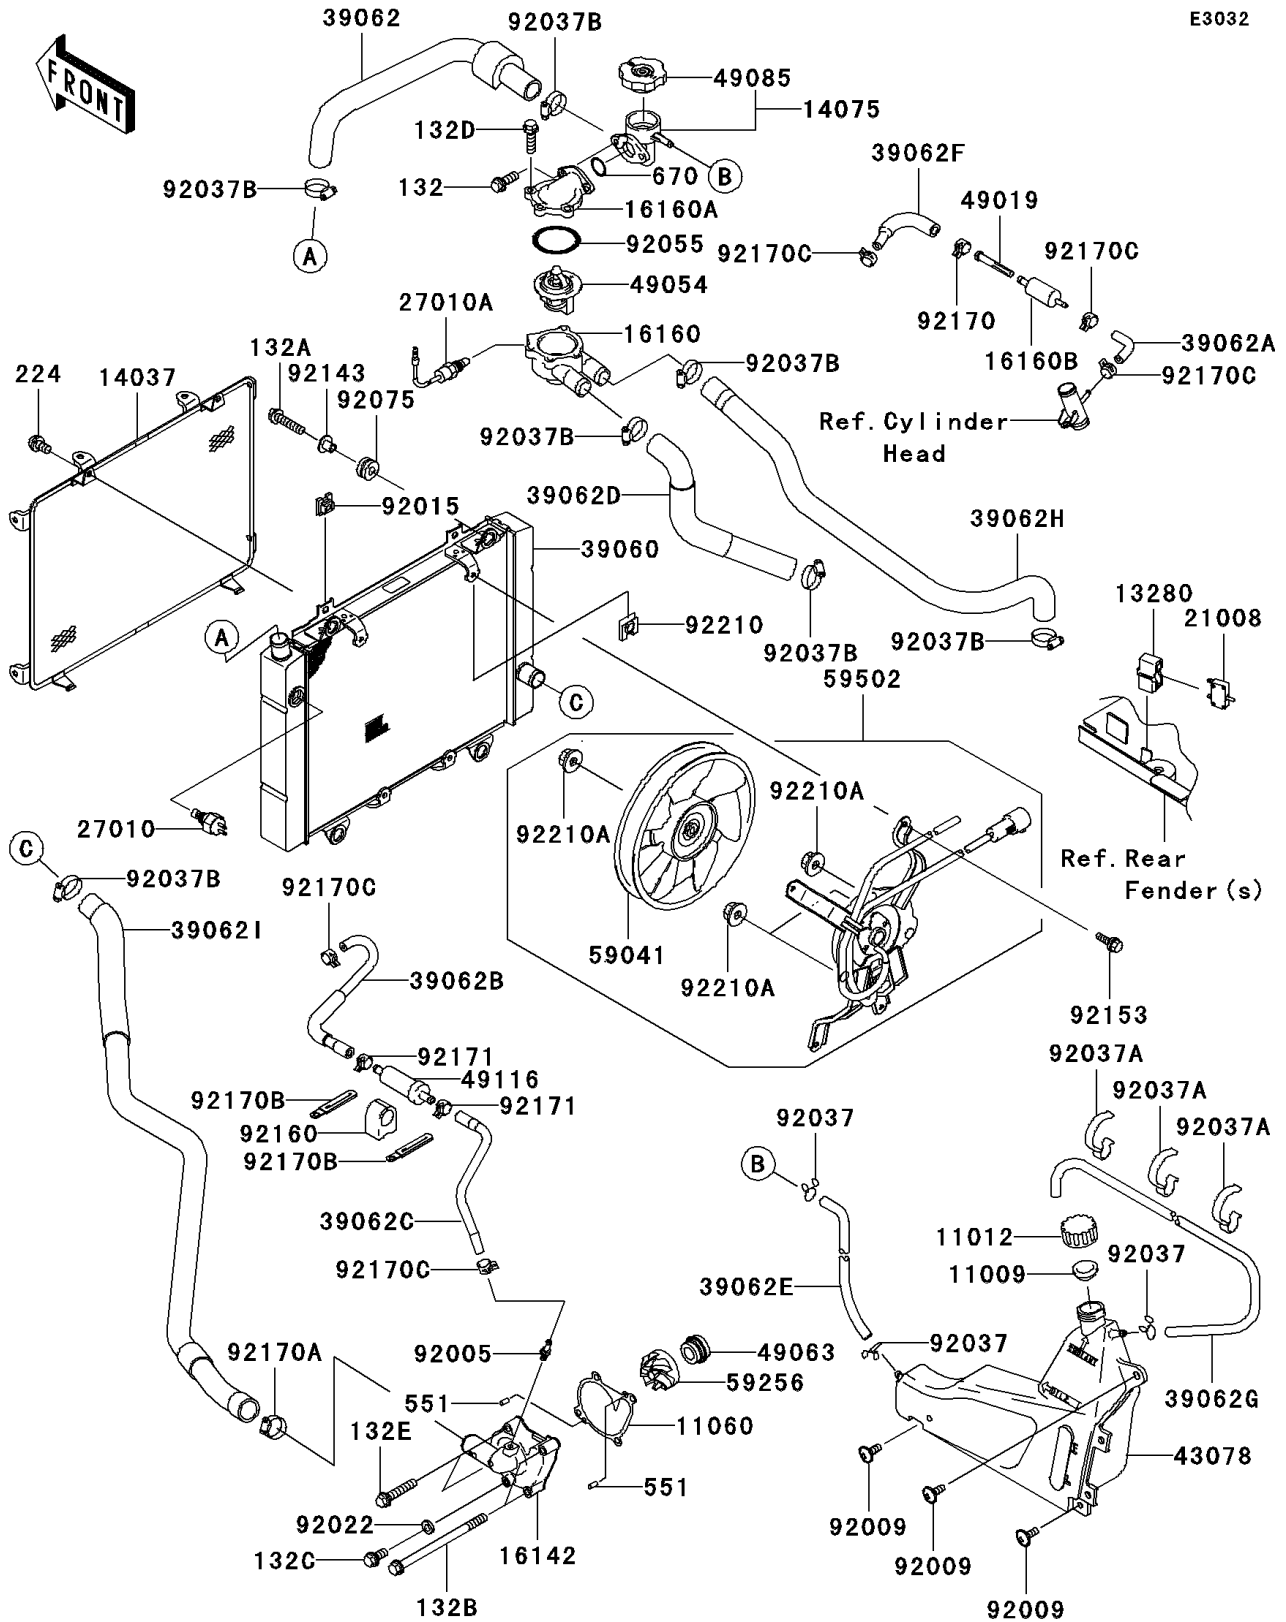

2005 Prairie 700 4x4 Team Green Special Edition PARTS DIAGRAM

Radiator

E3032