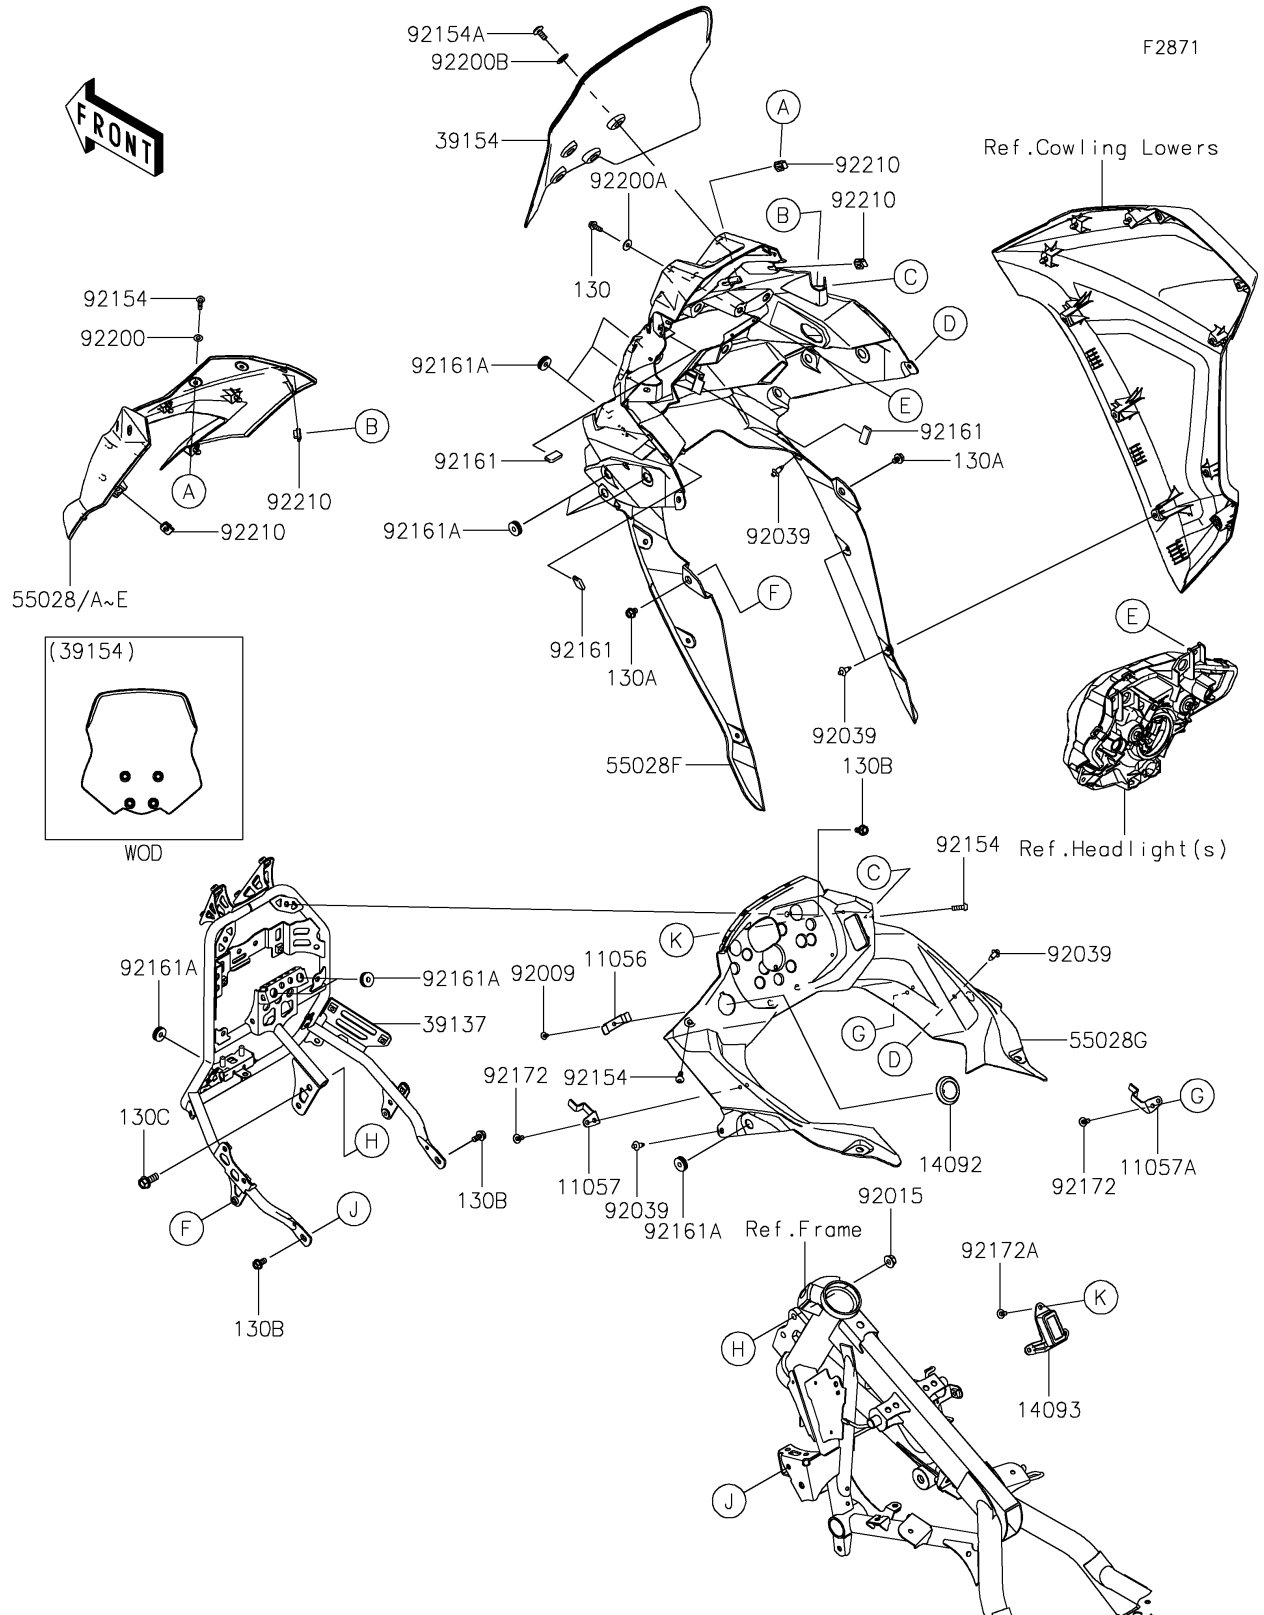

2019 VERSYS®-X 300 PARTS DIAGRAM

Cowling

2019 VERSYS®-X 300 PARTS LIST

Cowling

ITEM NAME	PART NUMBER	QUANTITY
BRACKET,CAP COVER (Ref # 11056)	11056-4313	1
BRACKET,INNER COWL.,LH (Ref # 11057)	11057-0913	1
BRACKET,INNER COWL.,RH (Ref # 11057A)	11057-0914	1
BOLT-FLANGED,5X14 (Ref # 130)	130BA0514	2
BOLT-FLANGED,6X8 (Ref # 130A)	130BA0608	2
BOLT-FLANGED,6X12 (Ref # 130B)	130BB0612	4
BOLT-FLANGED,8X20 (Ref # 130C)	130CA0820	2
COVER,DC SOCKET (Ref # 14092)	14092-0214	1
COVER,FOG SW. (Ref # 14093)	14093-0565	1
STAY-COMP,METER (Ref # 39137)	39137-0680	1
WINDSHIELD (Ref # 39154)	39154-0358	1
COWLING,UPP,M.F.S.BLACK (Ref # 55028E)	55028-0624-739	1
COWLING,FR (Ref # 55028F)	55028-0625	1
COWLING,UPP,INNER (Ref # 55028G)	55028-0630	1
SCREW,TAPPING,4X8 (Ref # 92009)	92009-1155	1
NUT,FLANGED,8MM (Ref # 92015)	92015-1014	2
RIVET (Ref # 92039)	92039-0707	8
BOLT,SOCKET,5X16 (Ref # 92154)	92154-0209	6
BOLT,SOCKET,6X14 (Ref # 92154A)	92154-0932	4
DAMPER,12X23 (Ref # 92161)	92161-1367	3
DAMPER,6X19X5.6 (Ref # 92161A)	92161-1911	17
SCREW,5X12 (Ref # 92172)	92172-0821	4
SCREW,5X10 (Ref # 92172A)	92172-0864	3
WASHER,NYLONE,5.3X11.5X0.5 (Ref # 92200)	92200-0006	4
WASHER,5.2X15X1.0 (Ref # 92200A)	92200-0456	2
WASHER,11.4X18X1 (Ref # 92200B)	92200-1890	4
NUT,5MM (Ref # 92210)	92210-0817	6