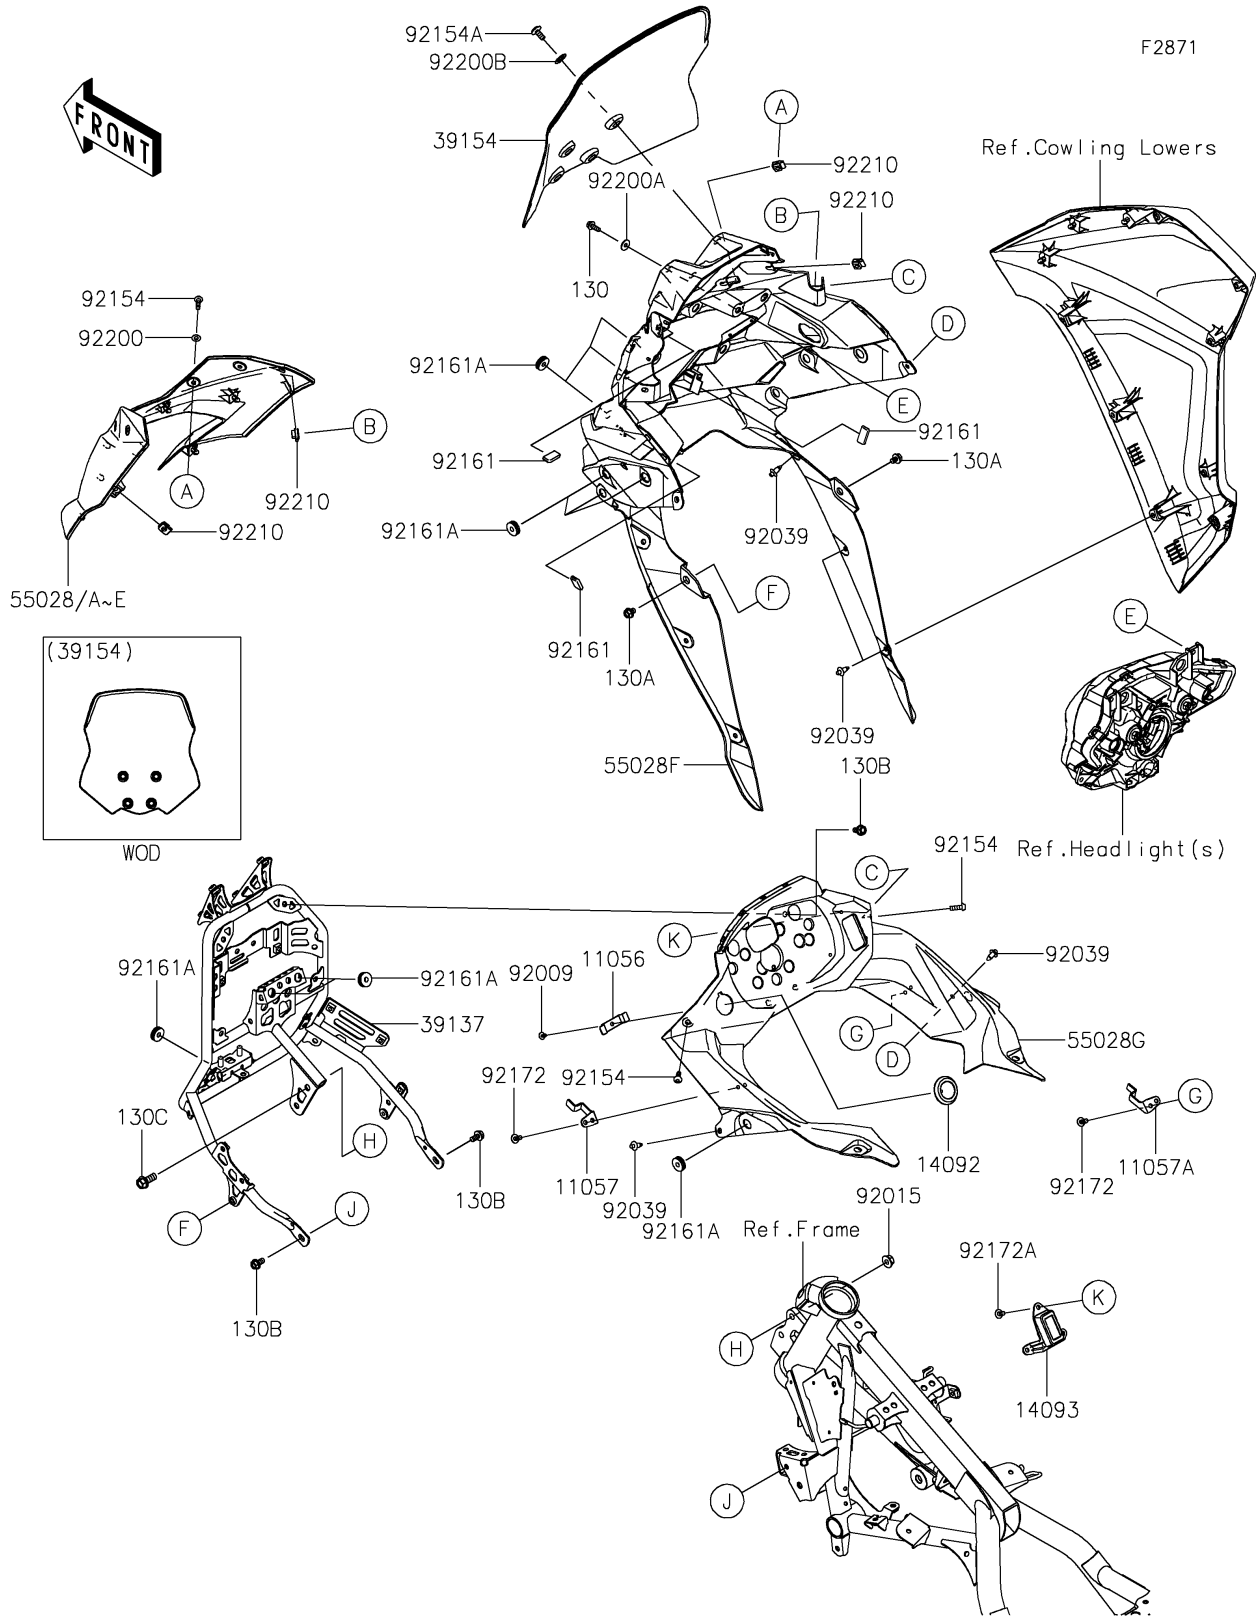

2020 VERSYS®-X 300 PARTS DIAGRAM

Cowling

2020 VERSYS®-X 300 PARTS LIST

Cowling

ITEM NAME	PART NUMBER	QUANTITY
BRACKET,CAP COVER (Ref # 11056)	11056-4313	1
BRACKET,INNER COWL.,LH (Ref # 11057)	11057-0913	1
BRACKET,INNER COWL.,RH (Ref # 11057A)	11057-0914	1
BOLT-FLANGED,5X14 (Ref # 130)	130BA0514	2
BOLT-FLANGED,6X8 (Ref # 130A)	130BA0608	2
BOLT-FLANGED,6X12 (Ref # 130B)	130BB0612	4
BOLT-FLANGED,8X20 (Ref # 130C)	130CA0820	2
COVER,DC SOCKET (Ref # 14092)	14092-0214	1
COVER,FOG SW. (Ref # 14093)	14093-0565	1
STAY-COMP,METER (Ref # 39137)	39137-0680	1
WINDSHIELD (Ref # 39154)	39154-0358	1
COWLING,UPP,M.M.C.GRAY (Ref # 55028B)	55028-0624-51B	1
COWLING,FR (Ref # 55028F)	55028-0625	1
COWLING,UPP,INNER (Ref # 55028G)	55028-0630	1
SCREW,TAPPING,4X8 (Ref # 92009)	92009-1155	1
NUT,FLANGED,8MM (Ref # 92015)	92015-1014	2
RIVET (Ref # 92039)	92039-0707	8
BOLT,SOCKET,5X16 (Ref # 92154)	92154-0209	6
BOLT,SOCKET,6X14 (Ref # 92154A)	92154-0932	4
DAMPER,12X23 (Ref # 92161)	92161-1367	3
DAMPER,6X19X5.6 (Ref # 92161A)	92161-1911	17
SCREW,5X12 (Ref # 92172)	92172-0821	4
SCREW,5X10 (Ref # 92172A)	92172-0864	3
WASHER,NYLONE,5.3X11.5X0.5 (Ref # 92200)	92200-0006	4
WASHER,5.2X15X1.0 (Ref # 92200A)	92200-0456	2
WASHER,11.4X18X1 (Ref # 92200B)	92200-1890	4
NUT,5MM (Ref # 92210)	92210-0817	6