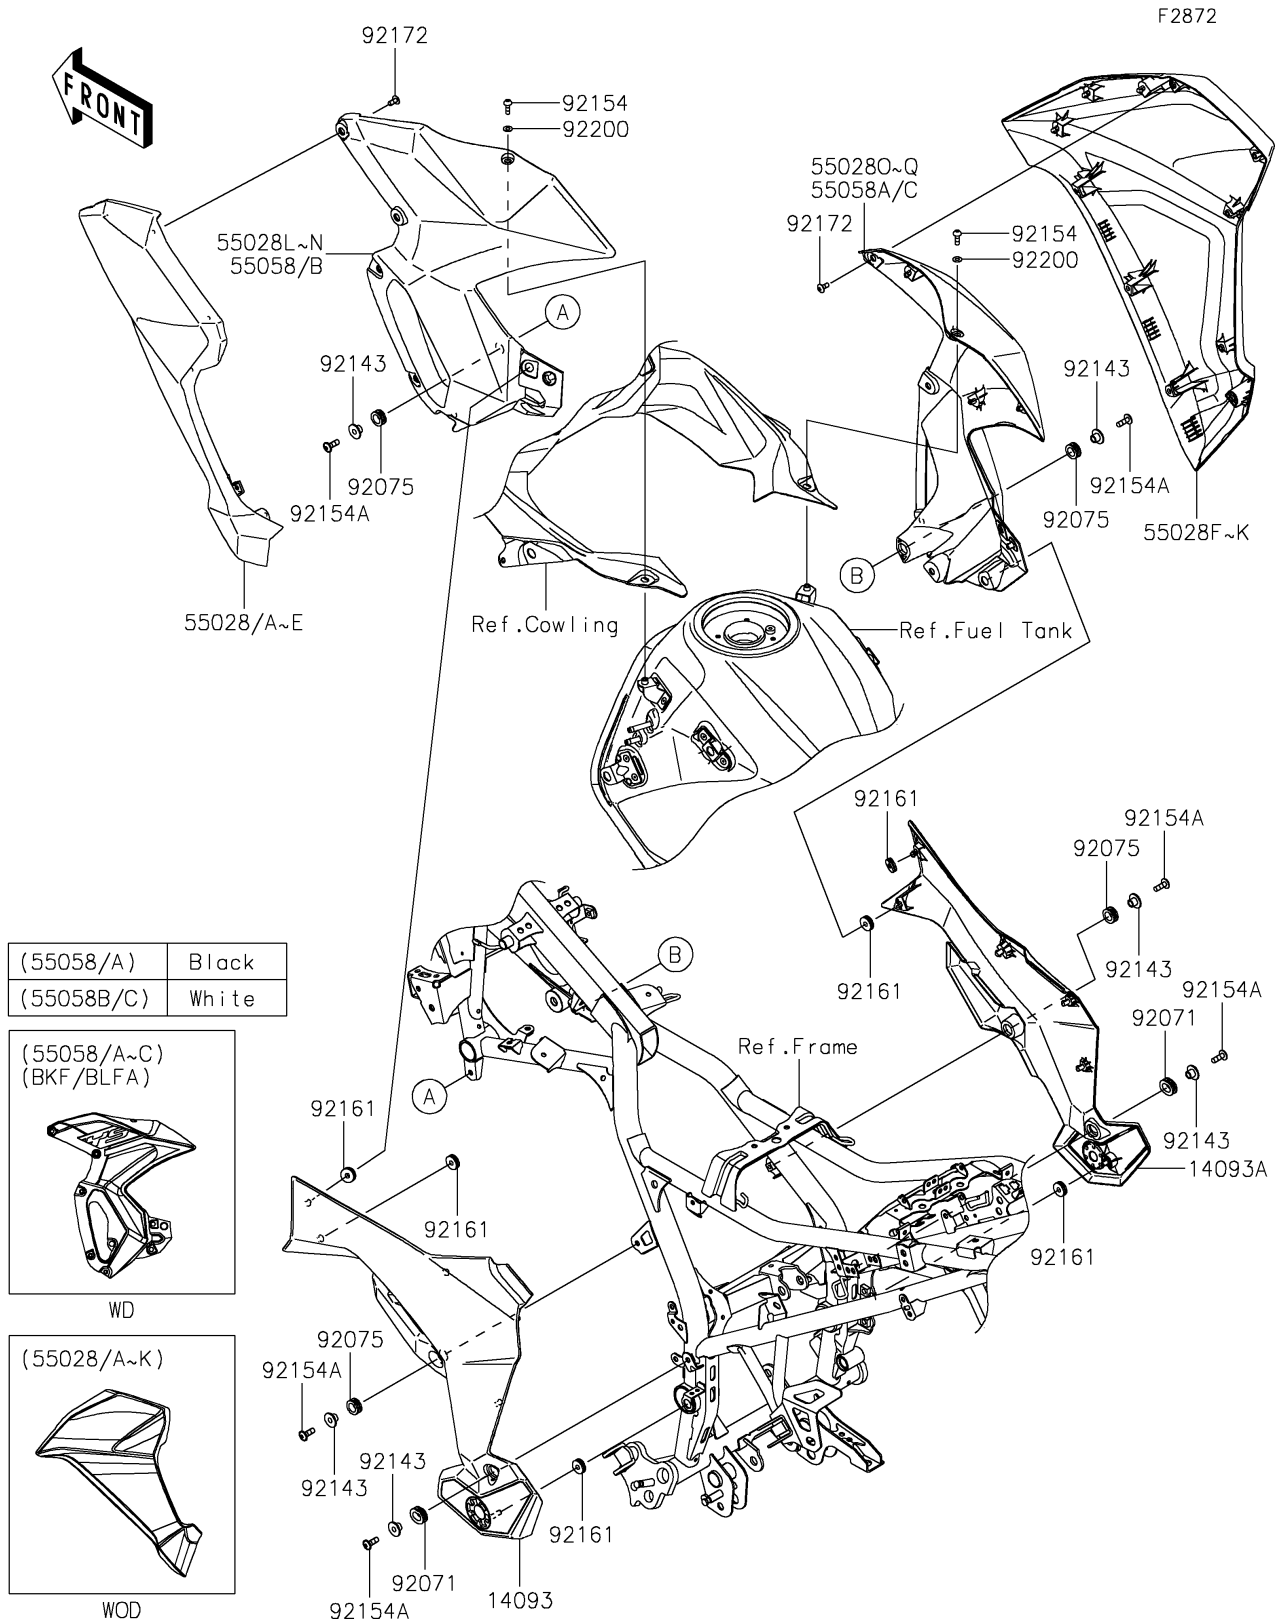

# 2018 VERSYS®-X 300 PARTS DIAGRAM

## Cowling Lower

## 2018 VERSYS®-X 300 PARTS LIST

### Cowling Lowers

ITEM NAME	PART NUMBER	QUANTITY
COVER,PIVOT,LH (Ref # 14093)	14093-0558	1
COVER,PIVOT,RH (Ref # 14093A)	14093-0559	1
COWLING,SIDE,LH,P.RED (Ref # 55028)	55028-0626-234	1
COWLING,SIDE,LH,M.S.BLACK (Ref # 55028D)	55028-0626-660	1
COWLING,SIDE,RH,P.RED (Ref # 55028F)	55028-0627-234	1
COWLING,SIDE,RH,M.S.BLACK (Ref # 55028J)	55028-0627-660	1
COWLING,TANK SIDE,LH,M.F.R.GRY (Ref # 55028L)	55028-0628-35B	1
COWLING,TANK SIDE,RH,M.F.R.GRY (Ref # 55028O)	55028-0629-35B	1
GROMMET,20X24X8 (Ref # 92071)	92071-0768	2
DAMPER (Ref # 92075)	92075-1634	4
COLLAR,L=9.6 (Ref # 92143)	92143-1016	6
BOLT,SOCKET,5X16 (Ref # 92154)	92154-0209	2
BOLT,SOCKET,6X18 (Ref # 92154A)	92154-2340	6
DAMPER,6X19X5.6 (Ref # 92161)	92161-1911	6
SCREW,5X12 (Ref # 92172)	92172-0821	10
WASHER,NYLONE,5.3X11.5X0.5 (Ref # 92200)	92200-0006	2