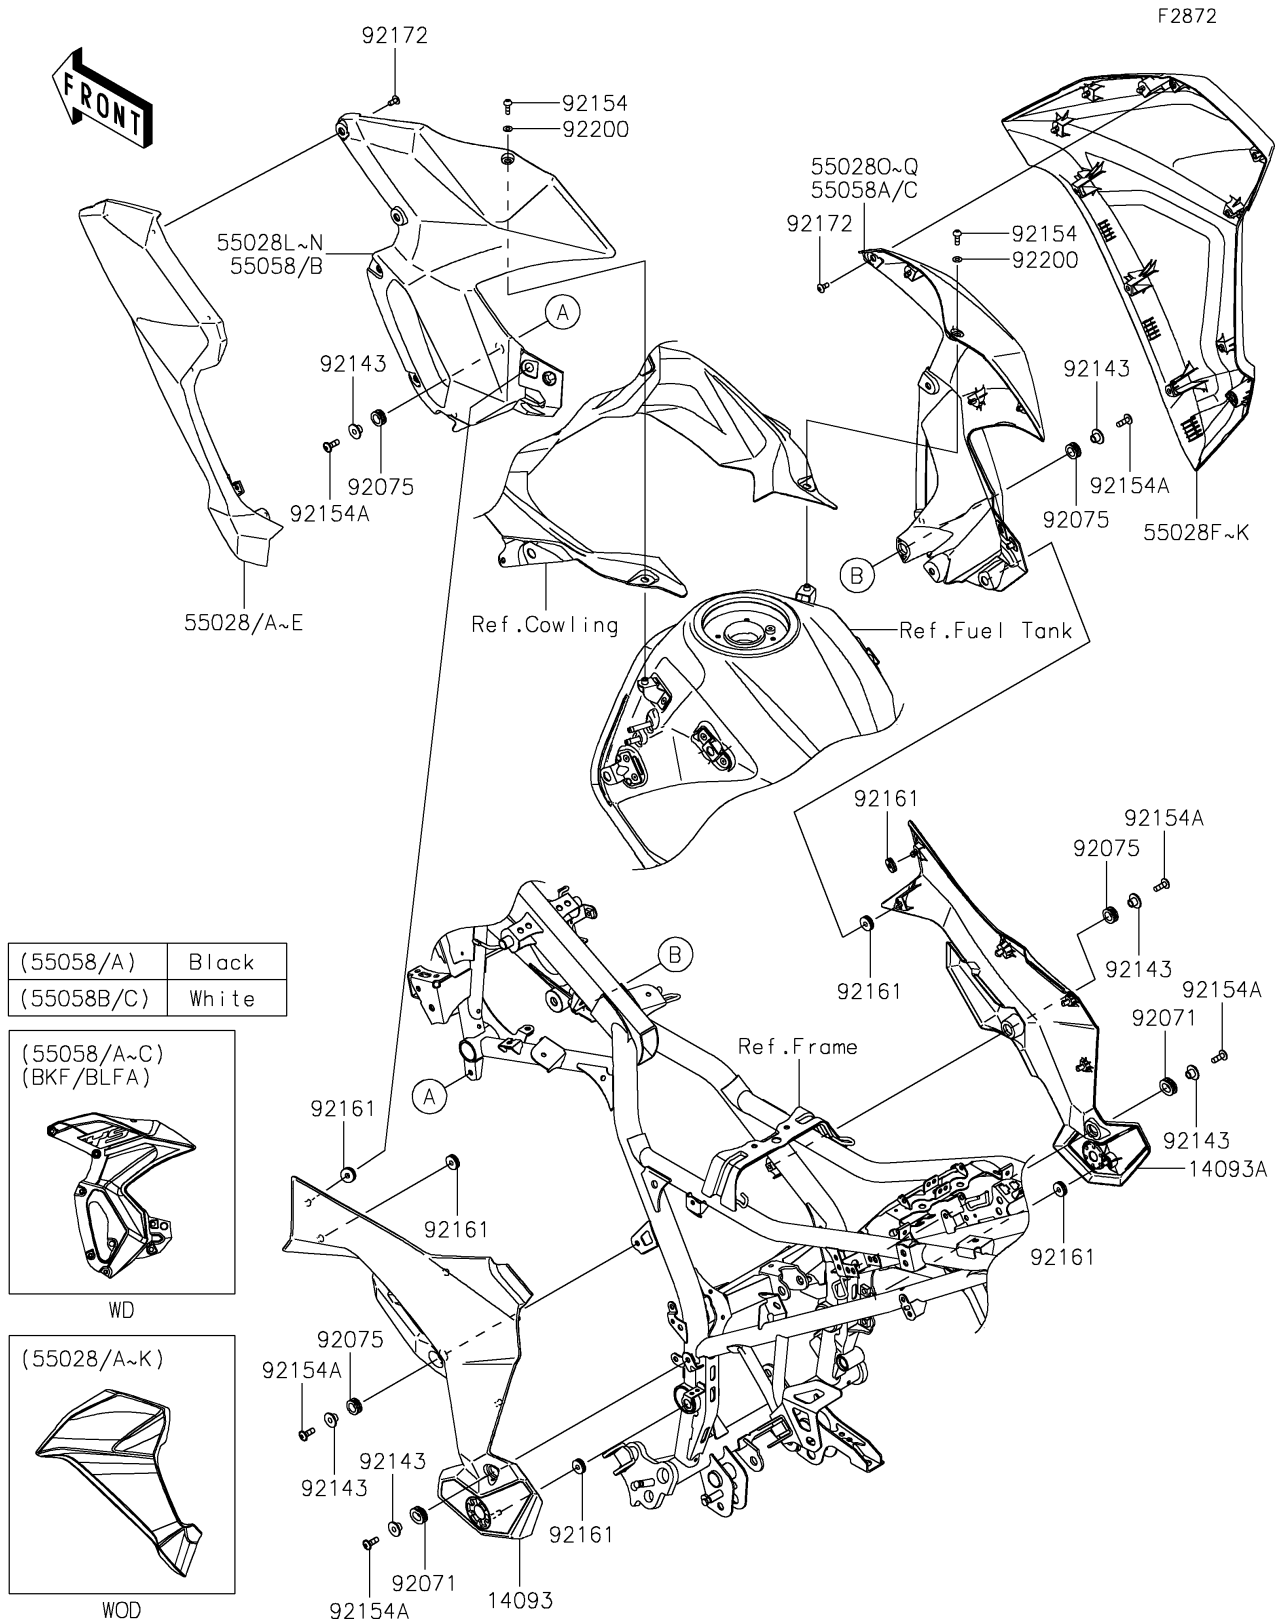

2020 VERSYS®-X 300 PARTS DIAGRAM

Cowling Lower

(55058/A)	Black
(55058B/C)	White

2020 VERSYS®-X 300 PARTS LIST

Cowling Lowers

ITEM NAME	PART NUMBER	QUANTITY
-----------	-------------	----------