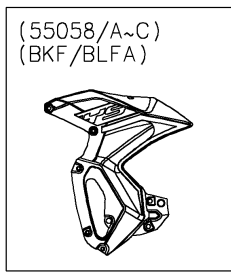

2020 VERSYS®-X 300 PARTS DIAGRAM

Cowling Lower

| | |
|------------|-------|
| (55058/A) | Black |
| (55058B/C) | White |

2020 VERSYS®-X 300 PARTS LIST

Cowling Lowers

| ITEM NAME | PART NUMBER | QUANTITY |
|---|----------------|----------|
| COVER,PIVOT,LH (Ref # 14093) | 14093-0558 | 1 |
| COVER,PIVOT,RH (Ref # 14093A) | 14093-0559 | 1 |
| COWLING,SIDE,LH,P.B.WHITE (Ref # 55028C) | 55028-0626-54X | 1 |
| COWLING,SIDE,RH,P.B.WHITE (Ref # 55028I) | 55028-0627-54X | 1 |
| COWLING,TANK SIDE,LH,P.B.WHITE (Ref # 55058B) | 55058-5481-54X | 1 |
| COWLING,TANK SIDE,RH,P.B.WHITE (Ref # 55058C) | 55058-5482-54X | 1 |
| GROMMET,20X24X8 (Ref # 92071) | 92071-0768 | 2 |
| DAMPER (Ref # 92075) | 92075-1634 | 4 |
| COLLAR,L=9.6 (Ref # 92143) | 92143-1016 | 6 |
| BOLT,SOCKET,5X16 (Ref # 92154) | 92154-0209 | 2 |
| BOLT,SOCKET,6X18 (Ref # 92154A) | 92154-2340 | 6 |
| DAMPER,6X19X5.6 (Ref # 92161) | 92161-1911 | 6 |
| SCREW,5X12 (Ref # 92172) | 92172-0821 | 10 |
| WASHER,NYLONE,5.3X11.5X0.5 (Ref # 92200) | 92200-0006 | 2 |