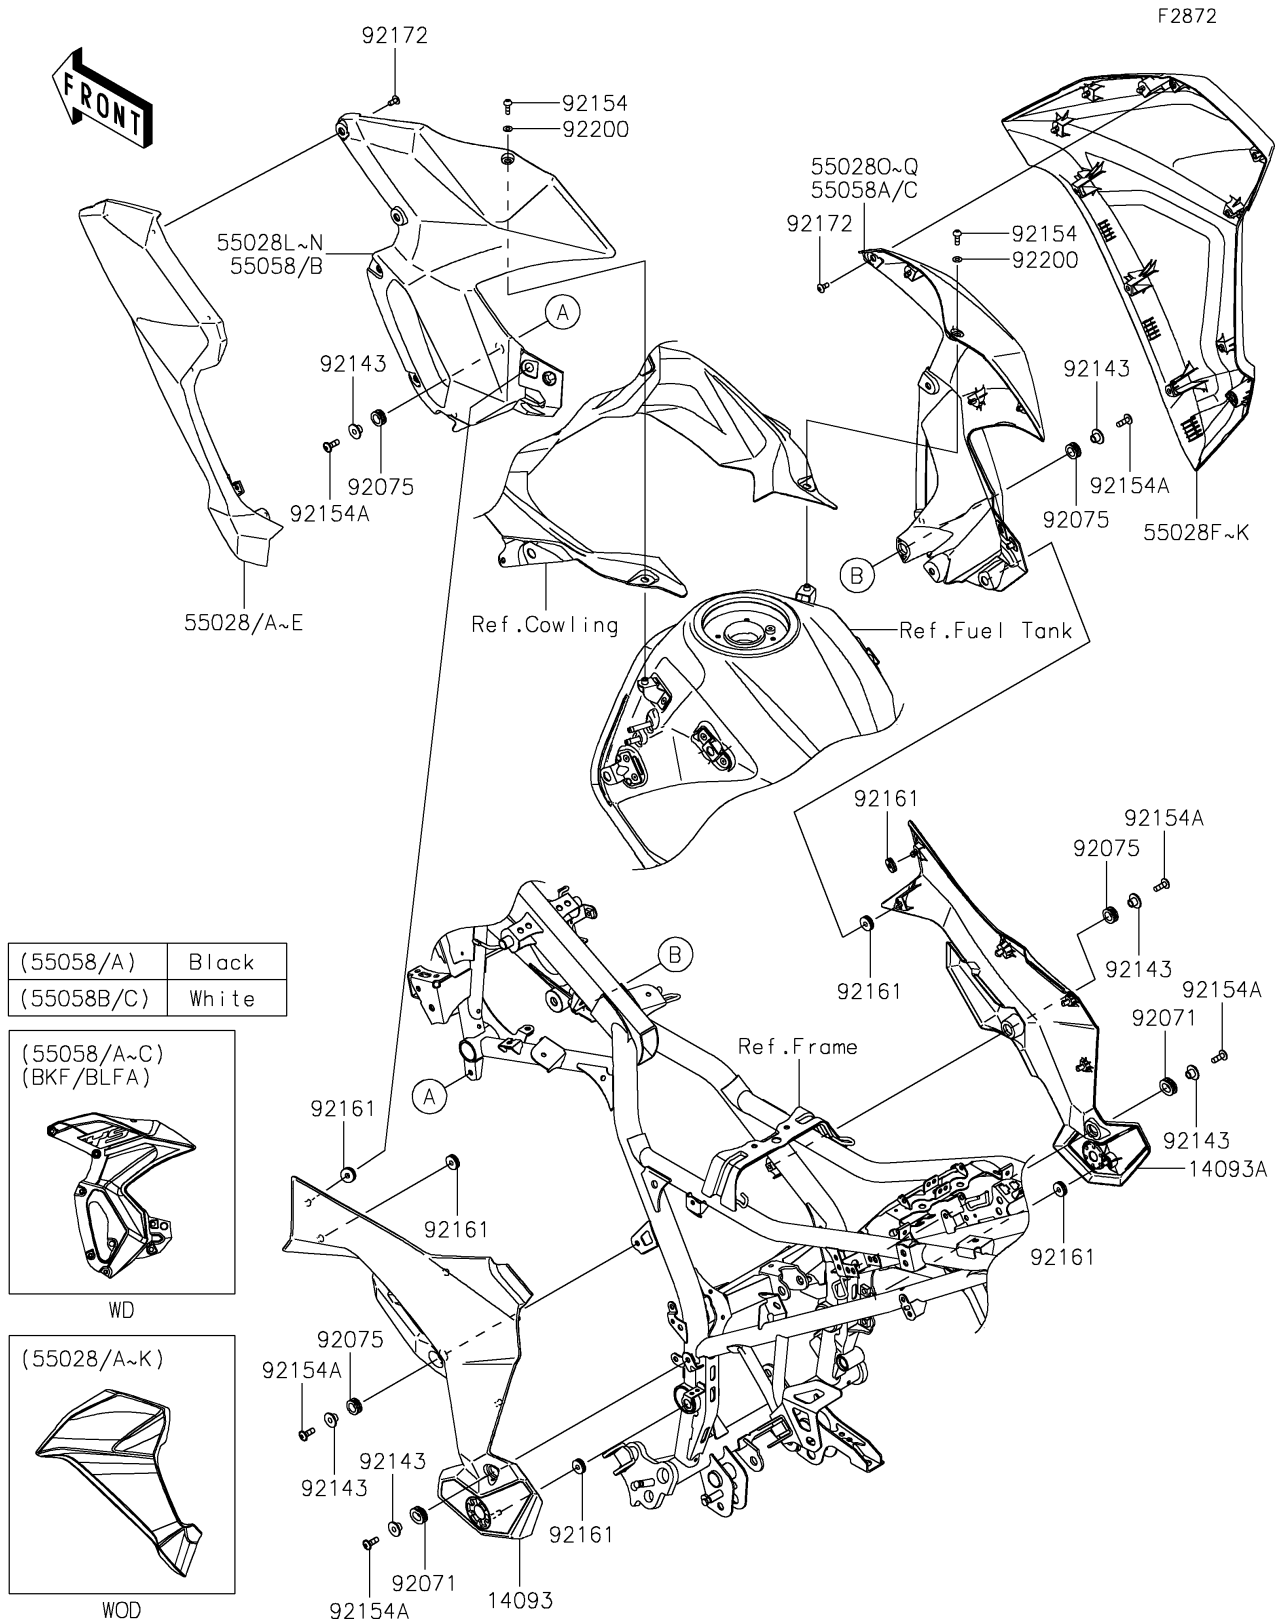

2020 VERSYS®-X 300 PARTS DIAGRAM

Cowling Lower

| | |
|------------|-------|
| (55058/A) | Black |
| (55058B/C) | White |

2020 VERSYS®-X 300 PARTS LIST

Cowling Lowers

| ITEM NAME | PART NUMBER | QUANTITY |
|---|----------------|----------|
| COVER,PIVOT,LH (Ref # 14093) | 14093-0558 | 1 |
| COVER,PIVOT,RH (Ref # 14093A) | 14093-0559 | 1 |
| COWLING,SIDE,LH,P.B.WHITE (Ref # 55028C) | 55028-0626-54X | 1 |
| COWLING,SIDE,RH,P.B.WHITE (Ref # 55028I) | 55028-0627-54X | 1 |
| COWLING,TANK SIDE,LH,P.B.WHITE (Ref # 55058B) | 55058-5481-54X | 1 |
| COWLING,TANK SIDE,RH,P.B.WHITE (Ref # 55058C) | 55058-5482-54X | 1 |
| GROMMET,20X24X8 (Ref # 92071) | 92071-0768 | 2 |
| DAMPER (Ref # 92075) | 92075-1634 | 4 |
| COLLAR,L=9.6 (Ref # 92143) | 92143-1016 | 6 |
| BOLT,SOCKET,5X16 (Ref # 92154) | 92154-0209 | 2 |
| BOLT,SOCKET,6X18 (Ref # 92154A) | 92154-2340 | 6 |
| DAMPER,6X19X5.6 (Ref # 92161) | 92161-1911 | 6 |
| SCREW,5X12 (Ref # 92172) | 92172-0821 | 10 |
| WASHER,NYLONE,5.3X11.5X0.5 (Ref # 92200) | 92200-0006 | 2 |