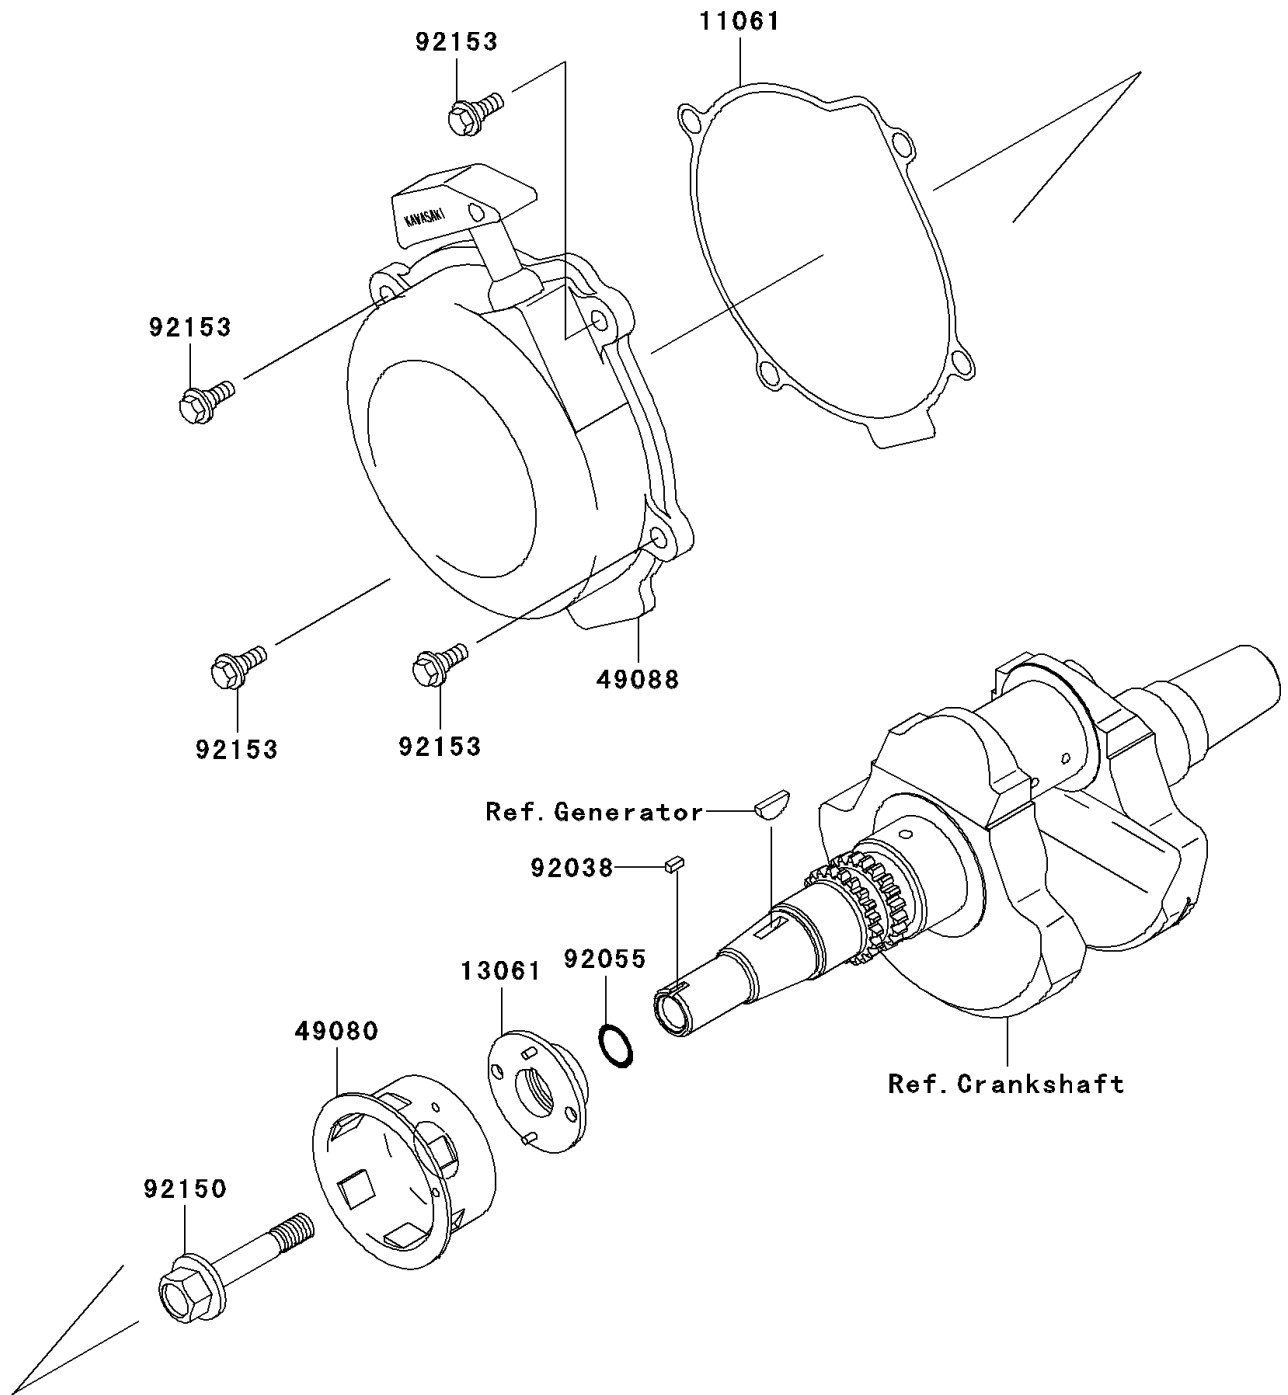

# 2005 Prairie 700 4x4 Team Green Special Edition PARTS DIAGRAM

Recoil Starter

E3040

### Recoil Starter

ITEM NAME	PART NUMBER	QUANTITY
GASKET,RECOIL STARTER (Ref # 11061)	11061-1153	1
BOSS (Ref # 13061)	13061-1873	1
PULLEY-STARTING (Ref # 49080)	49080-1061	1
STARTER-RECOIL (Ref # 49088)	49088-1058	1
KEY,SUNK (Ref # 92038)	92038-1051	1
RING-O,19.8X2.2 (Ref # 92055)	92055-1215	1
BOLT,12X65 (Ref # 92150)	92150-1987	1
BOLT,FLANGED,6X16 (Ref # 92153)	92153-7007	4