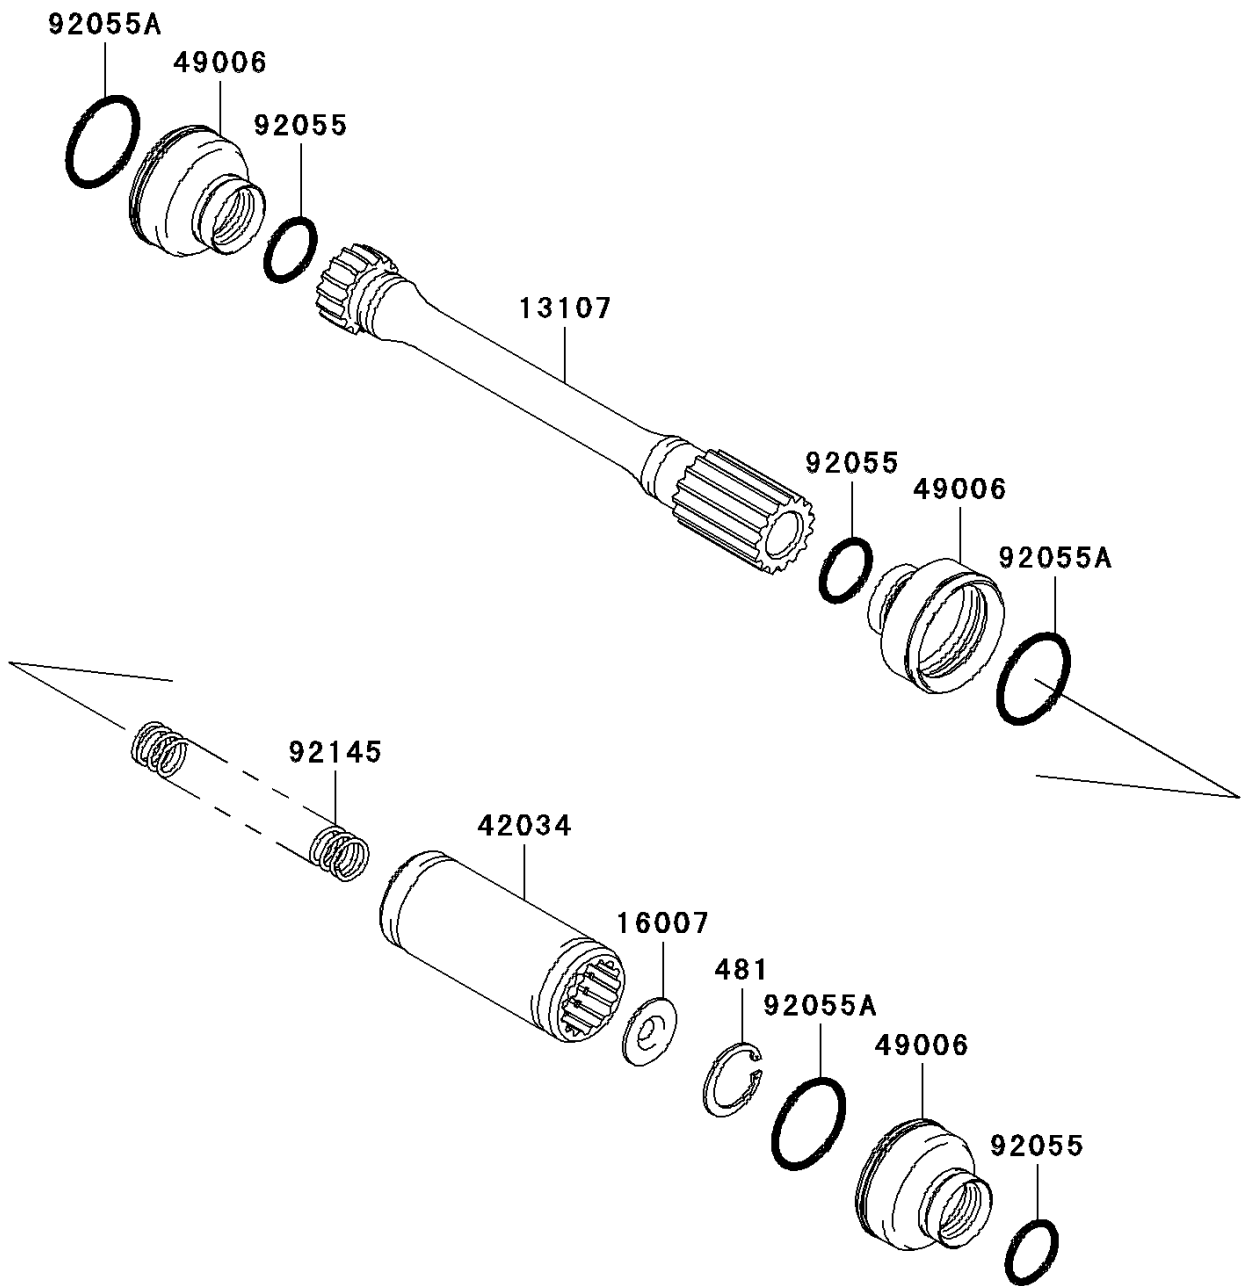

2005 Prairie 700 4x4 Team Green Special Edition PARTS DIAGRAM

Drive Shaft-Propeller

E3135

2005 Prairie 700 4x4 Team Green Special Edition PARTS LIST

Drive Shaft-Propeller

ITEM NAME	PART NUMBER	QUANTITY
CIRCLIP-TYPE-C,25MM (Ref # 481)	481J2500	1
SHAFT,FR PROPELLER SHAFT (Ref # 13107)	13107-1505	1
SEAT-SPRING,PROPELLER SHAFT (Ref # 16007)	16007-1205	1
COUPLING,PROPELLER (Ref # 42034)	42034-1193	1
BOOT (Ref # 49006)	49006-1362	3
RING-O,18X24X3 (Ref # 92055)	92055-1633	3
RING-O,30X35X2.5 (Ref # 92055A)	92055-1693	3
SPRING,PROPELLER SHAFT (Ref # 92145)	92145-1304	1