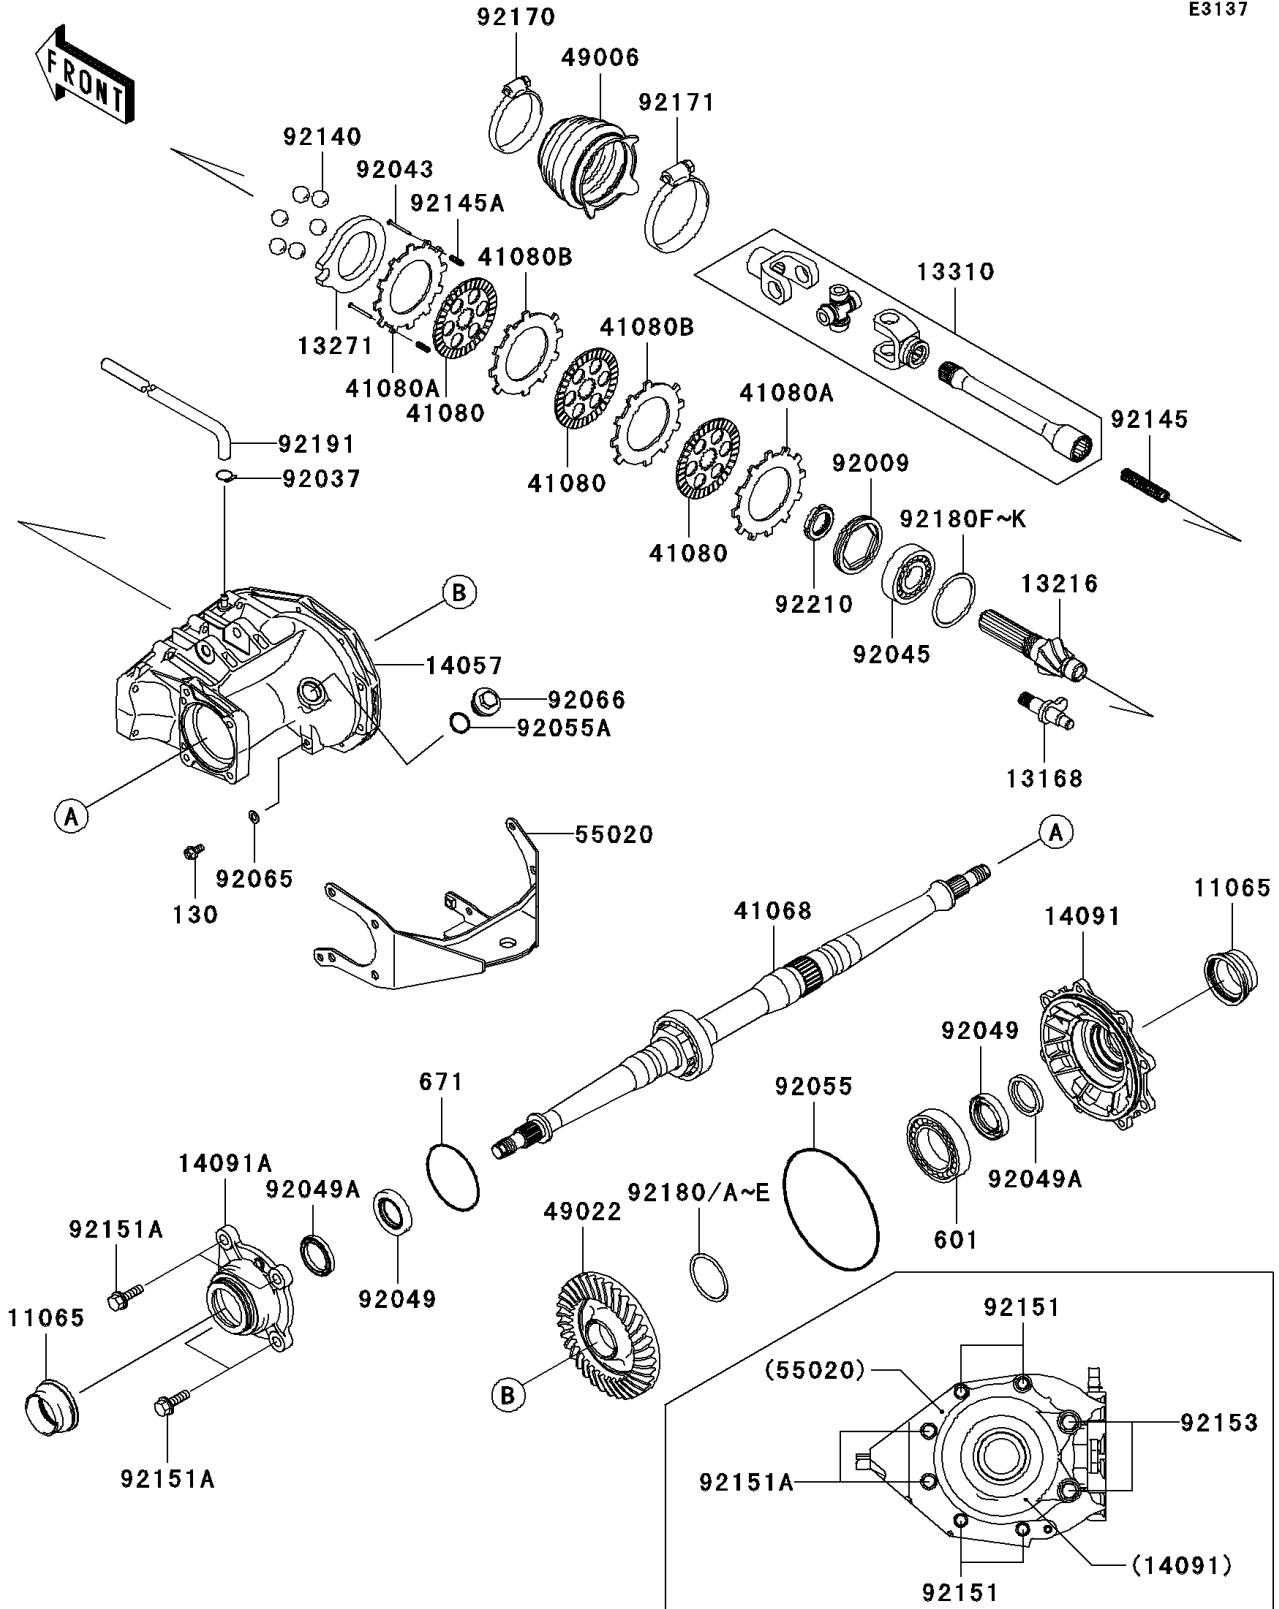

2005 Prairie 700 4x4 Team Green Special Edition PARTS DIAGRAM

Drive Shaft-Rear

E3137

2005 Prairie 700 4x4 Team Green Special Edition PARTS LIST

Drive Shaft-Rear

ITEM NAME	PART NUMBER	QUANTITY
CAP (Ref # 11065)	11065-1260	2
LEVER,BRAKE (Ref # 13168)	13168-1687	1
GEAR-COMP,RR,8T (Ref # 13216)	13216-0002	1
PLATE,CAM (Ref # 13271)	13271-1367	1
SHAFT-ASSY,RR DRIVE SHAFT (Ref # 13310)	13310-1026	1
CASE-COMP-GEAR (Ref # 14057)	14057-0001	1
COVER,RH (Ref # 14091)	14091-0028	1
COVER,LH (Ref # 14091A)	14091-1422	1
AXLE (Ref # 41068)	41068-1453	1
DISC,FRICITION (Ref # 41080)	41080-1482	3
DISC,PRESSURE (Ref # 41080A)	41080-1483	2
DISC,SEPARATER (Ref # 41080B)	41080-1484	2
BOOT,RR DRIVE SHAFT (Ref # 49006)	49006-1358	1
GEAR-BEVEL,RR,35T (Ref # 49022)	49022-0003	1
GUARD,RR,CASE (Ref # 55020)	55020-0038	1
SCREW-SET-SOCKET,75X10 (Ref # 92009)	92009-1667	1
CLAMP,HOSE (Ref # 92037)	92037-1104	1
PIN,3X35 (Ref # 92043)	92043-1617	2
BEARING-BALL,BX30-1C3 UR3 (Ref # 92045)	92045-1391	1
SEAL-OIL,HTC40X58X8 (Ref # 92049)	92049-0012	2
SEAL-OIL,SC40X52X7 (Ref # 92049A)	92049-0013	2
RING-O,156.3X3.7 (Ref # 92055)	92055-0004	1
RING-O,25.7X2.4 (Ref # 92055A)	92055-1136	1
GASKET (Ref # 92065)	92065-023	1
PLUG (Ref # 92066)	92066-1303	1
BALL,D/O#12 (Ref # 92140)	92140-1064	6
SPRING,RR DRIVE SHAFT (Ref # 92145)	92145-1300	1
SPRING,RR BRAKE (Ref # 92145A)	92145-1301	2
BOLT,8X30 (Ref # 92151)	92151-1908	4