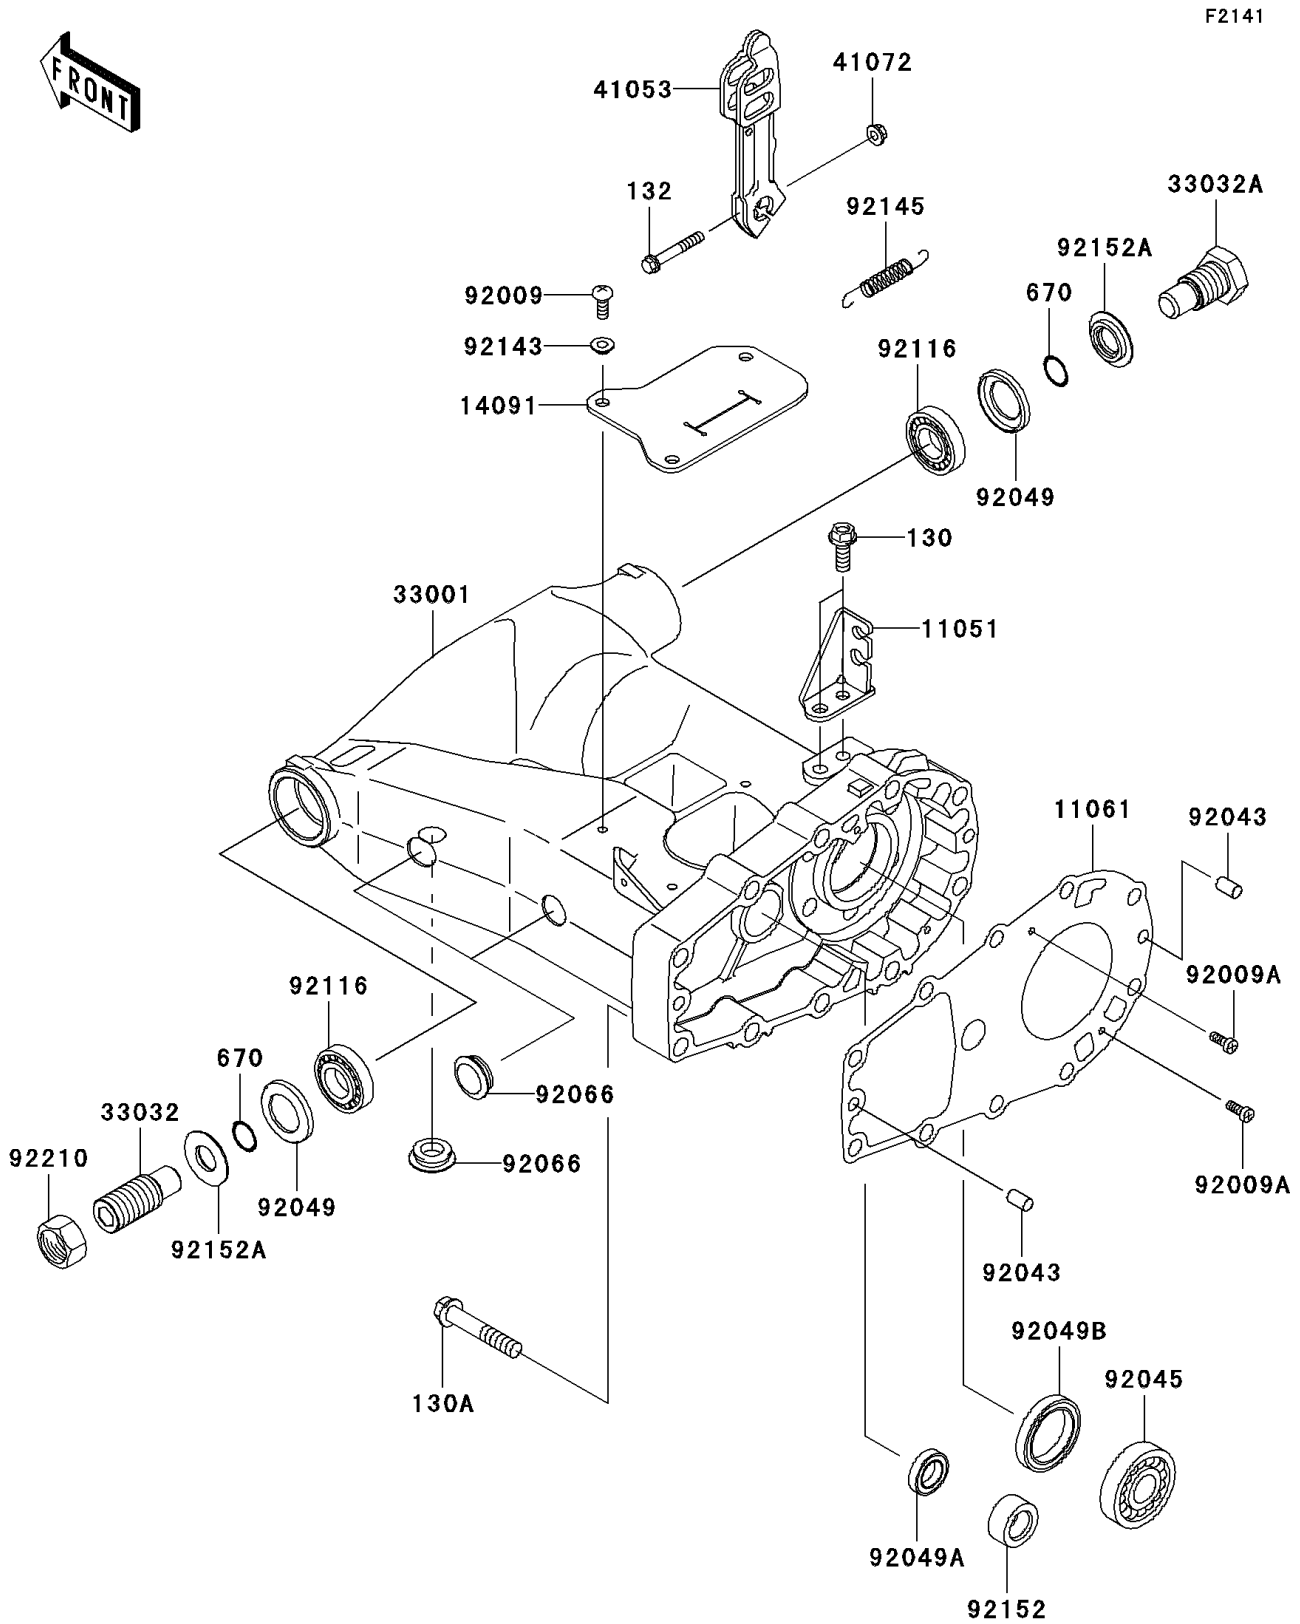

# 2005 Prairie 700 4x4 Team Green Special Edition PARTS DIAGRAM

Swingarm

# 2005 Prairie 700 4x4 Team Green Special Edition PARTS LIST

## Swingarm

ITEM NAME	PART NUMBER	QUANTITY
BOLT-FLANGED,8X22 (Ref # 130)	130J0822	2
BOLT-FLANGED,10X55 (Ref # 130A)	130P1055	10
BOLT-FLANGED-SMALL,6X40 (Ref # 132)	132G0640	1
O RING,16MM (Ref # 670)	670B2016	2
BRACKET,CABLE (Ref # 11051)	11051-1762	1
GASKET,SWING ARM (Ref # 11061)	11061-1065	1
COVER (Ref # 14091)	14091-7508	1
ARM-COMP-SWING (Ref # 33001)	33001-0008	1
SHAFT-SWING ARM,LEFT SIDE (Ref # 33032)	33032-1197	1
SHAFT-SWING ARM,RIGHT SIDE (Ref # 33032A)	33032-1200	1
LEVER-BRAKE CAM (Ref # 41053)	41053-1094	1
NUT,6MM (Ref # 41072)	41072-007	1
SCREW,TAPPING,6X16 (Ref # 92009)	92009-1166	3
SCREW,4X10 (Ref # 92009A)	92009-1936	2
PIN,8X14 (Ref # 92043)	92043-1567	2
BEARING-BALL,TMBO/28C3 (Ref # 92045)	92045-1427	1
SEAL-OIL,26406 (Ref # 92049)	92049-1030	2
SEAL-OIL,TC17X28X6 (Ref # 92049A)	92049-1537	1
SEAL-OIL,HTC35X48X7 (Ref # 92049B)	92049-1538	1
PLUG (Ref # 92066)	92066-1534	3
BEARING-ROLLER,4T30203E1 (Ref # 92116)	92116-1001	2
COLLAR (Ref # 92143)	92143-1331	3
SPRING,BRAKE LEVER RETURN (Ref # 92145)	92145-1313	1
COLLAR (Ref # 92152)	92152-1240	1
COLLAR (Ref # 92152A)	92152-1356	2
NUT,22MM (Ref # 92210)	92210-0190	1