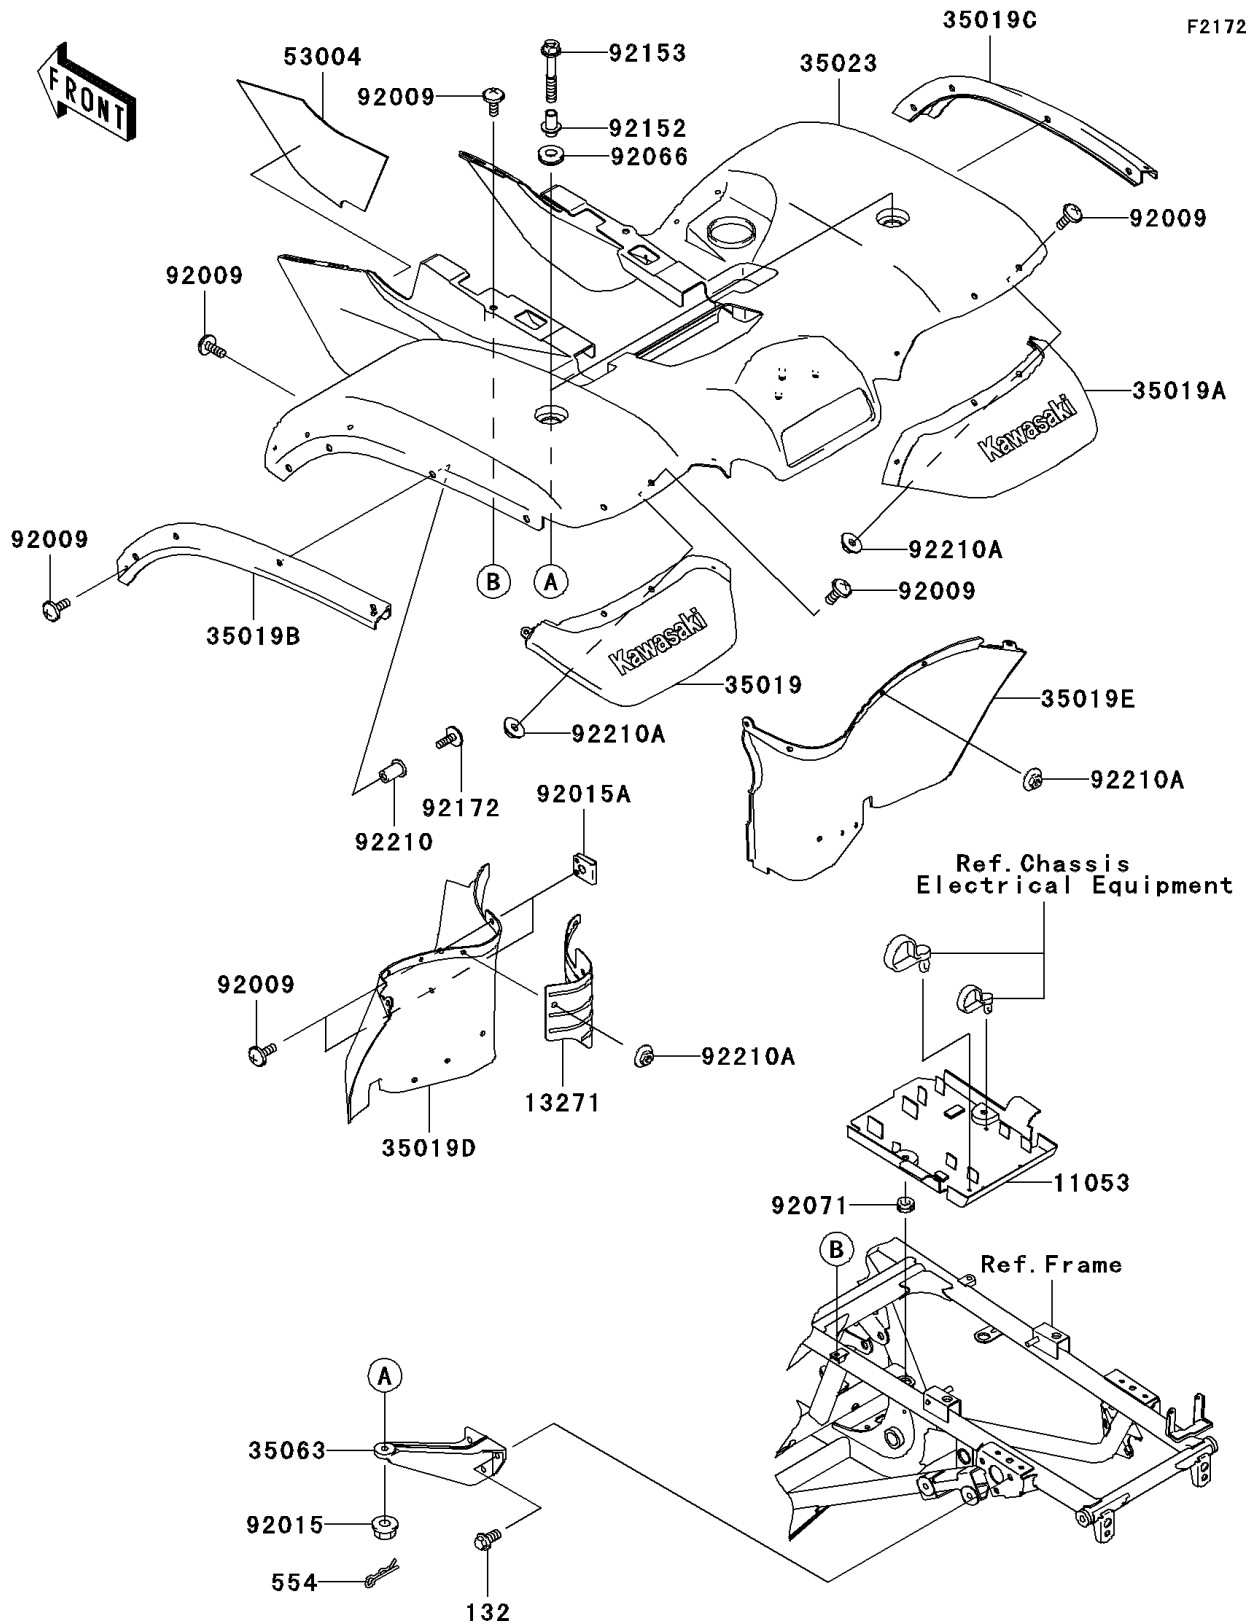

2005 Prairie 700 4x4 Team Green Special Edition PARTS DIAGRAM

Rear Fender(s)

2005 Prairie 700 4x4 Team Green Special Edition PARTS LIST

Rear Fender(s)

ITEM NAME	PART NUMBER	QUANTITY
BOLT-FLANGED-SMALL,8X18 (Ref # 132)	132J0818	6
PIN-SNAP,8MM (Ref # 554)	554A0800	2
BRACKET,ELECTRIC (Ref # 11053)	11053-1308	1
PLATE,HEAT GUARD (Ref # 13271)	13271-1718	1
FLAP,RR,RR,LH,F.BLACK (Ref # 35019)	35019-1371-6Z	1
FLAP,RR,RR,RH,F.BLACK (Ref # 35019A)	35019-1372-6Z	1
FLAP,RR,SIDE,LH,F.BLACK (Ref # 35019B)	35019-1373-6Z	1
FLAP,RR,SIDE,RH,F.BLACK (Ref # 35019C)	35019-1374-6Z	1
FLAP,RR,FR,LH,F.BLACK (Ref # 35019D)	35019-1393-6Z	1
FLAP,RR,FR,RH,F.BLACK (Ref # 35019E)	35019-1394-6Z	1
FENDER-REAR,L.GREEN (Ref # 35023)	35023-1565-290	1
STAY,RR FENDER (Ref # 35063)	35063-1100	2
MAT,RR FENDER (Ref # 53004)	53004-1170	1
SCREW,6X16 (Ref # 92009)	92009-1621	23
NUT,LOCK,FLANGED,8MM (Ref # 92015)	92015-1397	2
NUT,CLAMP,6MM (Ref # 92015A)	92015-1678	2
PLUG (Ref # 92066)	92066-1438	2
GROMMET (Ref # 92071)	92071-1131	2
COLLAR,L=38.5 (Ref # 92152)	92152-0098	2
BOLT,FLANGED,8X68 (Ref # 92153)	92153-0326	2
SCREW,5X18 (Ref # 92172)	92172-1063	8
NUT,POP,5MM (Ref # 92210)	92210-0012	8
NUT,6MM (Ref # 92210A)	92210-1368	19