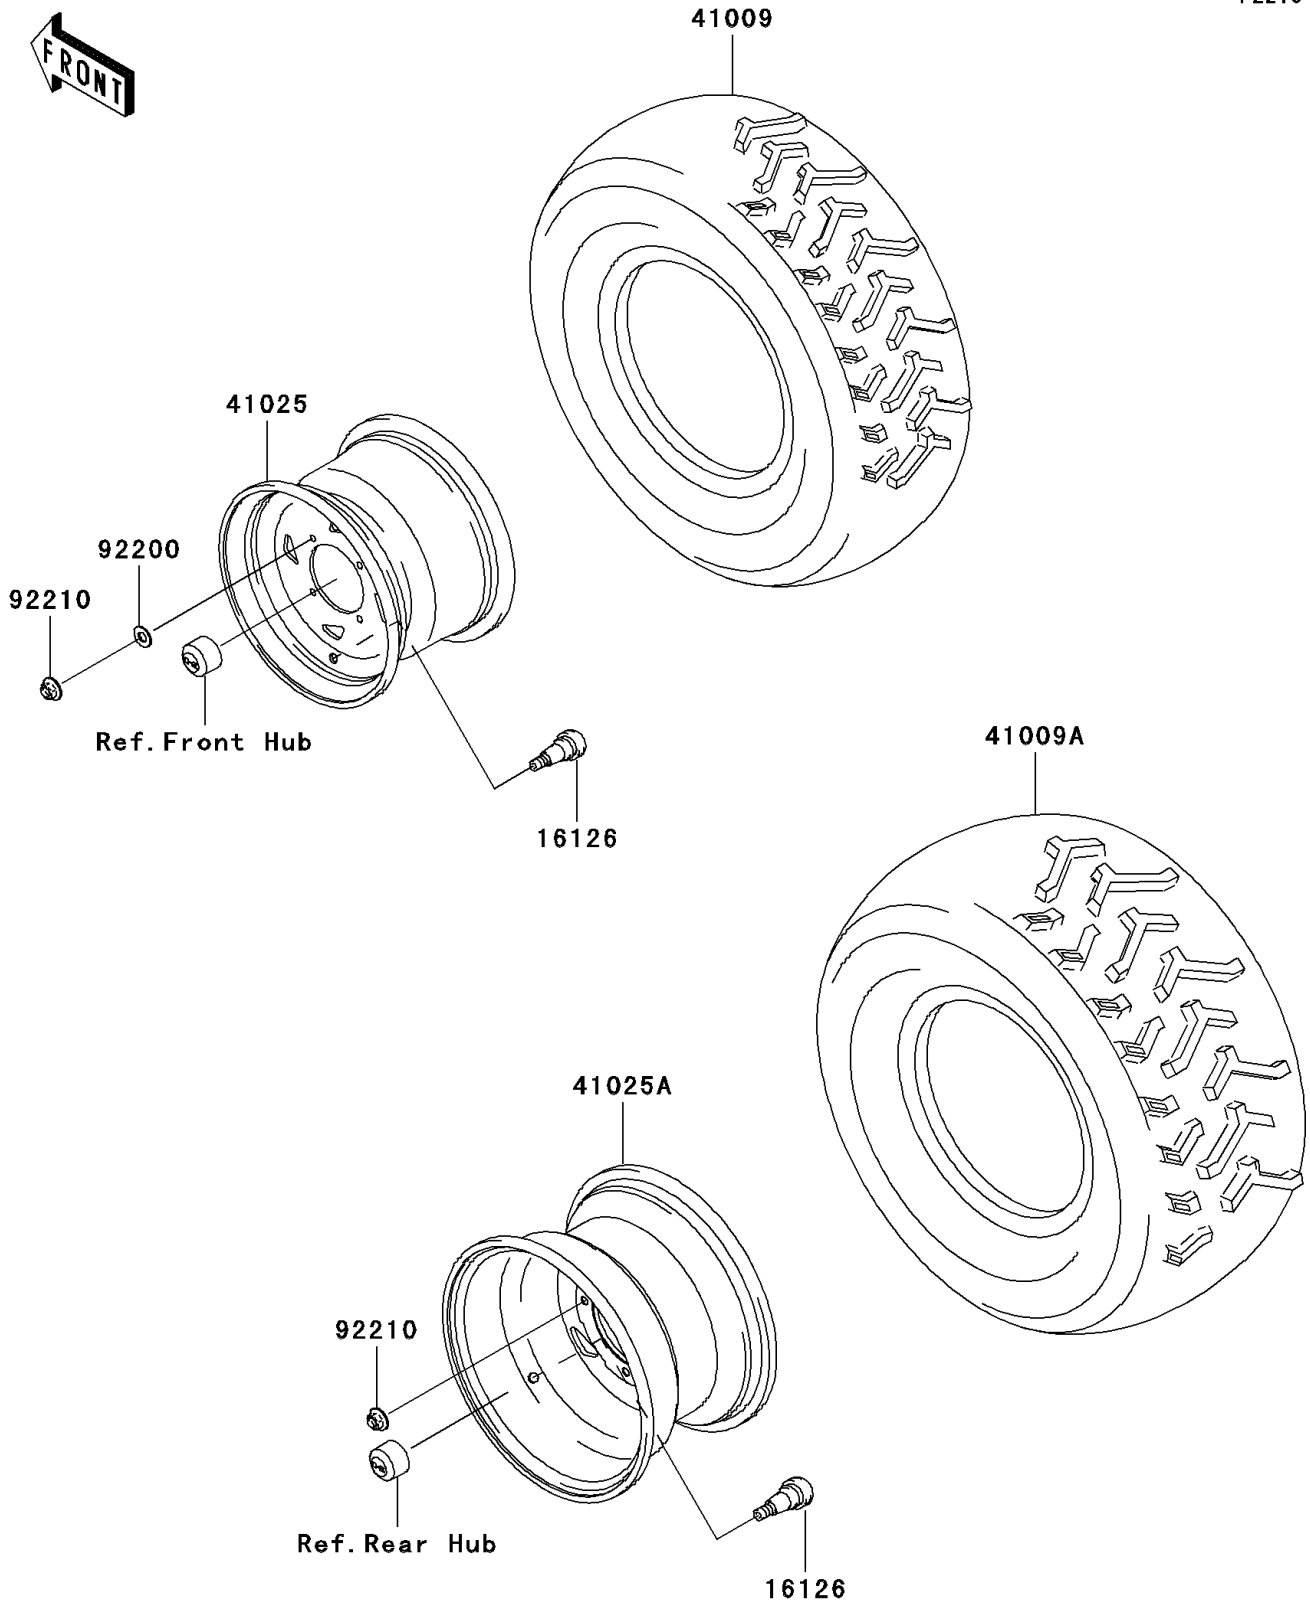

2005 Prairie 700 4x4 Team Green Special Edition PARTS DIAGRAM

Wheels/Tires

F2210

2005 Prairie 700 4x4 Team Green Special Edition PARTS LIST

Wheels/Tires

ITEM NAME	PART NUMBER	QUANTITY
VALVE (Ref # 16126)	16126-4001	4
TIRE,FR,AT25X8-12,KT121A(D) (Ref # 41009)	41009-1117	2
TIRE,RR,AT25X10-12,KT127A (Ref # 41009A)	41009-1380	2
RIM,FR,12X6.0AT (Ref # 41025)	41025-0024	2
RIM,RR,12X7.5AT (Ref # 41025A)	41025-0025	2
WASHER,10.5X25X1.6 (Ref # 92200)	92200-1595	8
NUT,FLANGED,10MM (Ref # 92210)	92210-1325	16