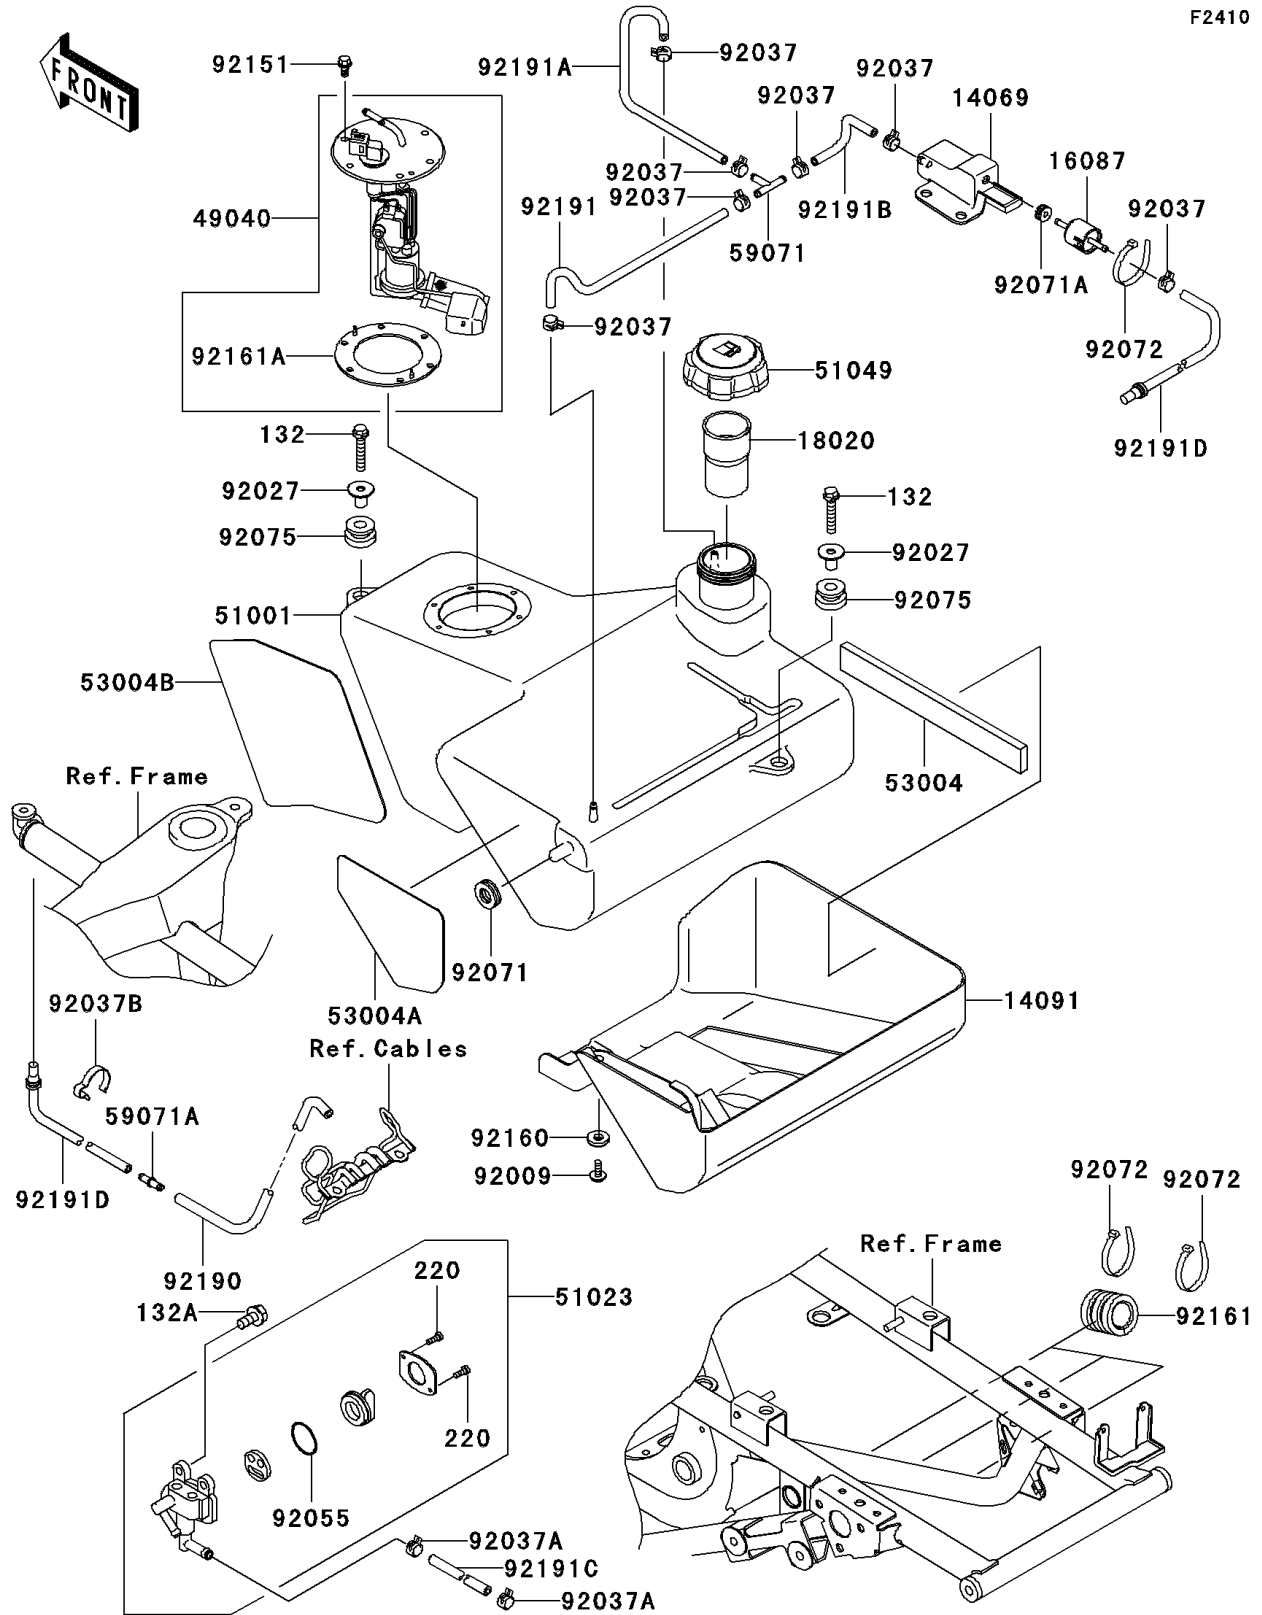

2005 Prairie 700 4x4 Team Green Special Edition PARTS DIAGRAM

Fuel Tank

F2410

2005 Prairie 700 4x4 Team Green Special Edition PARTS LIST

Fuel Tank

ITEM NAME	PART NUMBER	QUANTITY
BOLT-FLANGED-SMALL,6X30 (Ref # 132)	132G0630	2
BOLT-FLANGED-SMALL,6X12 (Ref # 132A)	132J0612	2
SCREW-PAN-CROS,3X8 (Ref # 220)	220B0308	2
BREATHER,TANK (Ref # 14069)	14069-1069	1
COVER,FUEL TANK (Ref # 14091)	14091-1404	1
VALVE-CHECK (Ref # 16087)	16087-1054	1
BAFFLE,FUEL TANK CAP (Ref # 18020)	18020-1278	1
PUMP-FUEL (Ref # 49040)	49040-0006	1
TANK-COMP-FUEL (Ref # 51001)	51001-1638	1
TAP-ASSY,FUEL (Ref # 51023)	51023-0002	1
CAP-TANK,FUEL (Ref # 51049)	51049-1128	1
MAT,FUEL TANK COVER (Ref # 53004)	53004-1161	1
MAT,FUEL TANK (Ref # 53004A)	53004-1164	1
MAT,FUEL TANK (Ref # 53004B)	53004-1165	1
JOINT (Ref # 59071)	59071-3705	1
JOINT (Ref # 59071A)	59071-3717	1
SCREW,6X12 (Ref # 92009)	92009-1480	1
COLLAR,L=16.1 (Ref # 92027)	92027-1847	2
CLAMP,TUBE (Ref # 92037)	92037-1461	7
CLAMP,TUBE (Ref # 92037A)	92037-1505	2
CLAMP,HOSE (Ref # 92037B)	92037-1552	1
RING-O (Ref # 92055)	92055-0017	1
GROMMET,AIR SUCTION VALVE (Ref # 92071)	92071-1249	1
GROMMET (Ref # 92071A)	92071-1266	1
BAND,L=188 (Ref # 92072)	92072-1239	7
DAMPER (Ref # 92075)	92075-1787	2
BOLT,FLANGED,5X11.5 (Ref # 92151)	92151-1754	6
DAMPER (Ref # 92160)	92160-1017	1
DAMPER,FUEL TANK,RR (Ref # 92161)	92161-1111	3

2005 Prairie 700 4x4 Team Green Special Edition PARTS LIST

Fuel Tank

ITEM NAME	PART NUMBER	QUANTITY
DAMPER,FUEL PUMP (Ref # 92161A)	92161-1272	1
TUBE,5X9X530 (Ref # 92190)	92190-1256	1
TUBE,TANK-FRONT (Ref # 92191)	92191-1639	1
TUBE,TANK-REAR (Ref # 92191A)	92191-1640	1
TUBE,5X9X160 (Ref # 92191B)	92191-1641	1
TUBE,5.3X10.5X425 (Ref # 92191C)	92191-1665	1
TUBE,TANK BREATHER (Ref # 92191D)	92191-1666	2