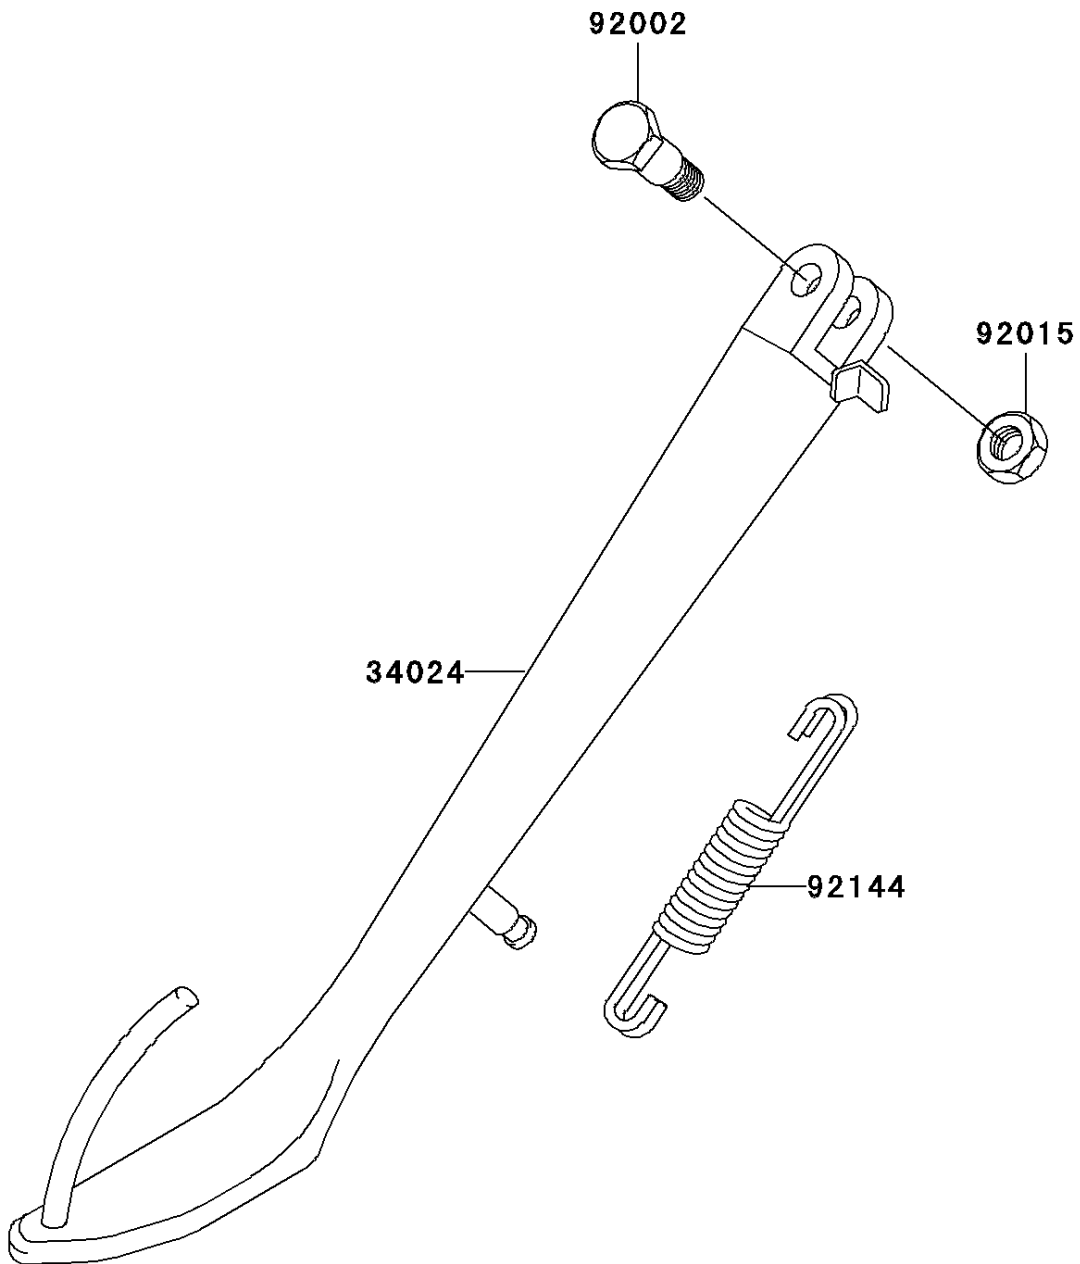

# 2006 Vulcan 500 LTD PARTS DIAGRAM

Stand(s)

F2190

# 2006 Vulcan 500 LTD PARTS LIST

Stand(s)

ITEM NAME	PART NUMBER	QUANTITY
-----------	-------------	----------