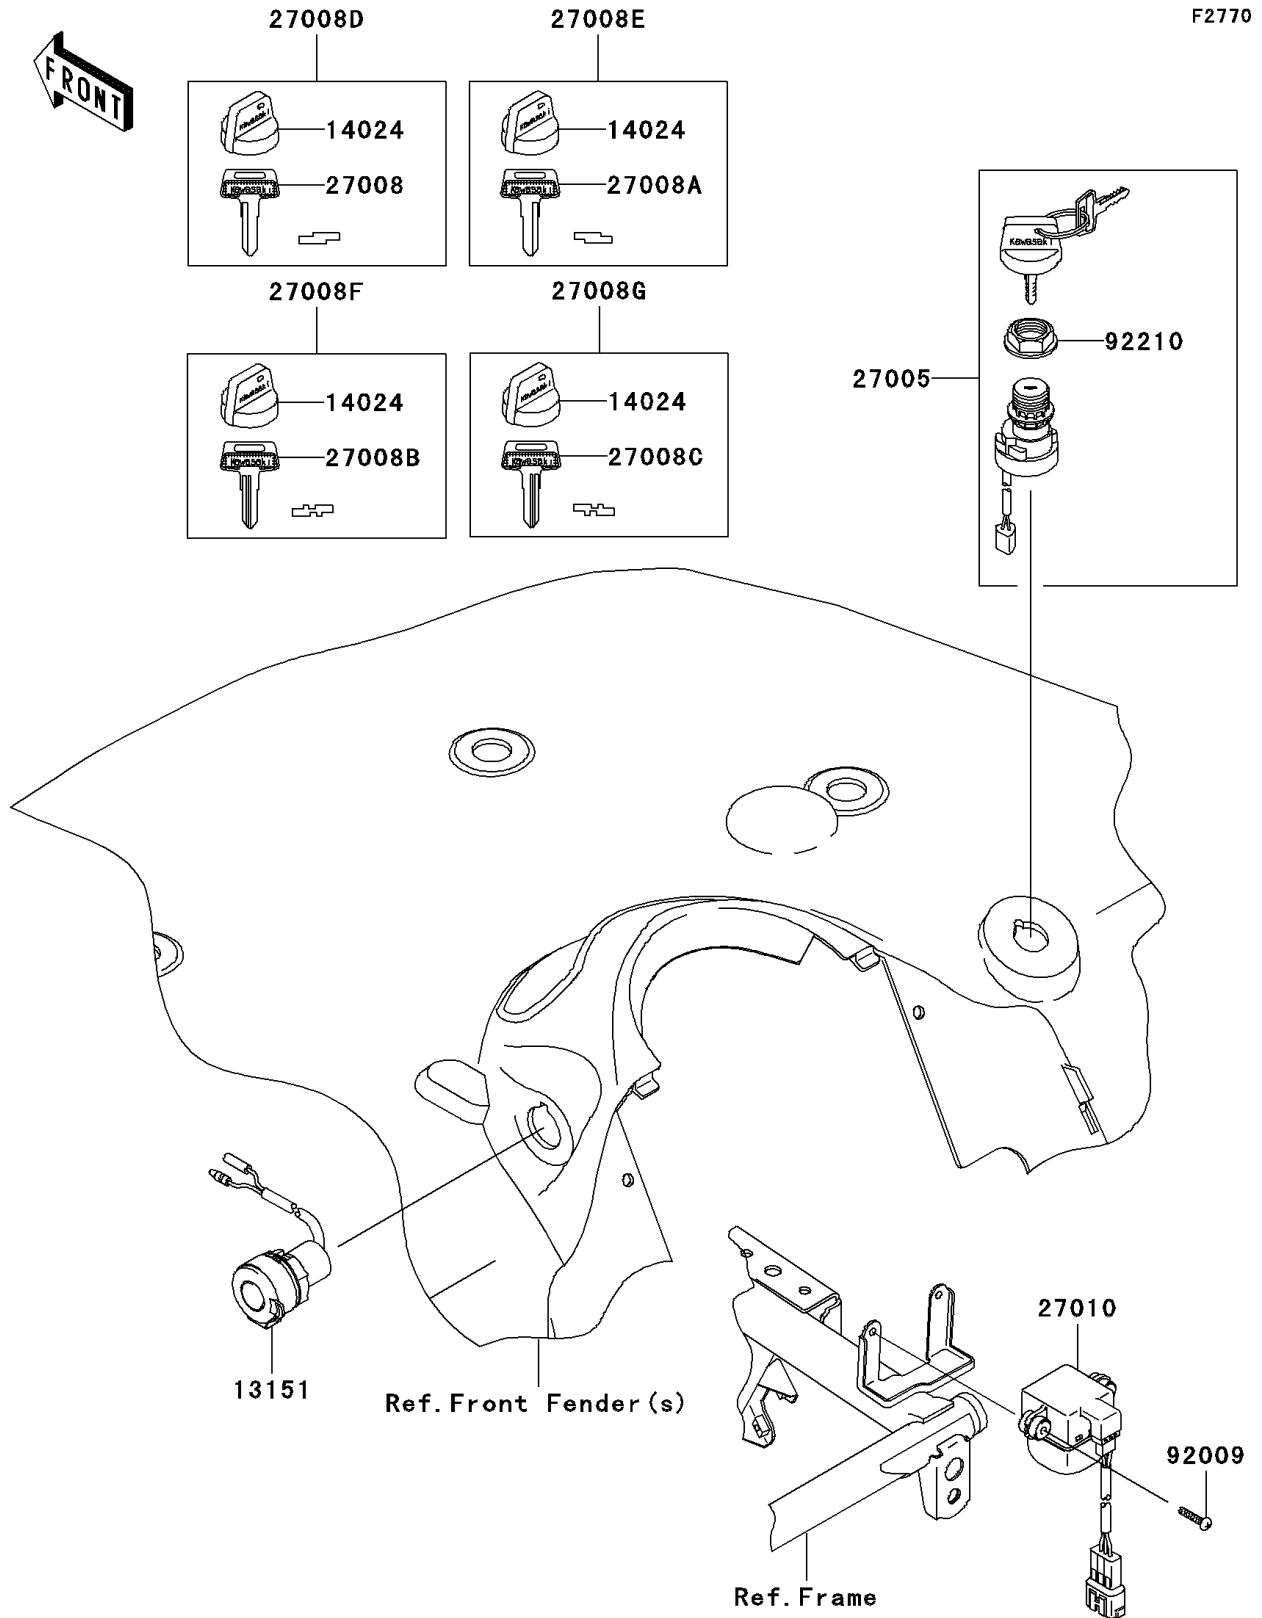

2005 Prairie 700 4x4 Team Green Special Edition PARTS DIAGRAM

Ignition Switch

2005 Prairie 700 4x4 Team Green Special Edition PARTS LIST

Ignition Switch

ITEM NAME	PART NUMBER	QUANTITY
SWITCH-COMP,D.C.TERMINAL (Ref # 13151)	13151-0003	1
COVER,KEY (Ref # 14024)	14024-1551	4
SWITCH-ASSY-IGNITION (Ref # 27005)	27005-1267	1
KEY-LOCK,BLANK (Ref # 27008)	27008-1041	1
KEY-LOCK,BLANK (Ref # 27008A)	27008-1042	1
KEY-LOCK,BLANK (Ref # 27008B)	27008-1043	1
KEY-LOCK,BLANK (Ref # 27008C)	27008-1044	1
KEY-LOCK,BLANK,W/COVER (Ref # 27008D)	27008-1132	1
KEY-LOCK,BLANK,W/COVER (Ref # 27008E)	27008-1133	1
KEY-LOCK,BLANK,W/COVER (Ref # 27008F)	27008-1134	1
KEY-LOCK,BLANK,W/COVER (Ref # 27008G)	27008-1135	1
SWITCH,INVERT SENSOR (Ref # 27010)	27010-1421	1
SCREW,4X20 (Ref # 92009)	92009-1897	2
NUT,IGNITION SWITCH (Ref # 92210)	92210-1109	1