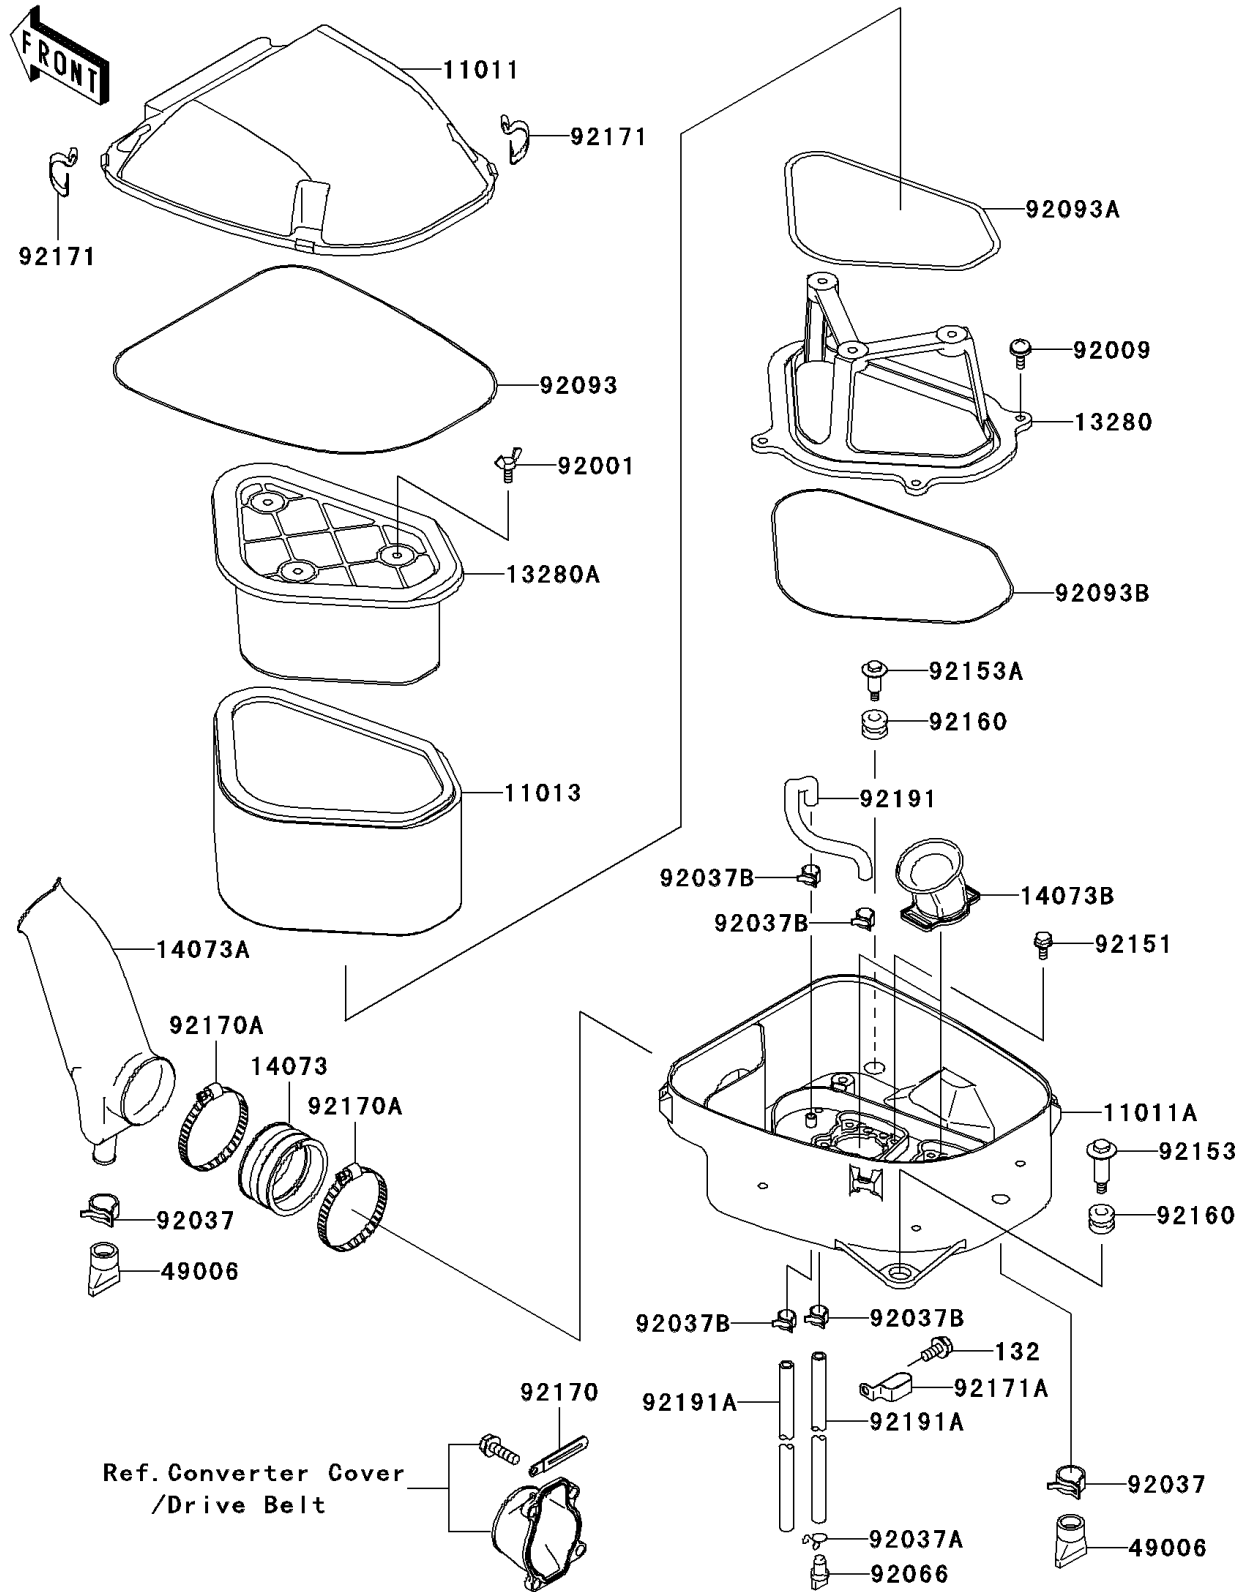

2006 Prairie 700 4x4 Team Green Special Edition PARTS DIAGRAM

Air Cleaner

E1130

2006 Prairie 700 4x4 Team Green Special Edition PARTS LIST

Air Cleaner

ITEM NAME	PART NUMBER	QUANTITY
BOLT-FLANGED-SMALL,6X12 (Ref # 132)	132Y0612	1
CASE-AIR FILTER,UPP (Ref # 11011)	11011-0046	1
CASE-AIR FILTER,LWR (Ref # 11011A)	11011-0047	1
ELEMENT-AIR FILTER (Ref # 11013)	11013-0001	1
HOLDER (Ref # 13280)	13280-0111	1
HOLDER (Ref # 13280A)	13280-1272	1
DUCT,JOINT (Ref # 14073)	14073-1775	1
DUCT,INTAKE (Ref # 14073A)	14073-1778	1
DUCT,AIR FANNEL (Ref # 14073B)	14073-1830	2
BOOT (Ref # 49006)	49006-1292	2
BOLT,WING,6X15 (Ref # 92001)	92001-1703	3
SCREW,6X16 (Ref # 92009)	92009-1621	4
CLAMP,HOSE CLIP (Ref # 92037)	92037-1460	2
CLAMP,TUBE (Ref # 92037A)	92037-147	1
CLAMP,TUBE (Ref # 92037B)	92037-1505	4
PLUG,DRAIN (Ref # 92066)	92066-1211	1
SEAL,AIR FILTER CASE (Ref # 92093)	92093-1522	1
SEAL,HOLDER-HOLDER (Ref # 92093A)	92093-1569	1
SEAL,HOLDER-LOWER (Ref # 92093B)	92093-1570	1
BOLT,FLANGED,5X12 (Ref # 92151)	92151-1305	8
BOLT,AIR FILTER,LH (Ref # 92153)	92153-1051	1
BOLT,FLANGED,M6X18.5X10.2 (Ref # 92153A)	92153-1052	1
DAMPER (Ref # 92160)	92160-1594	2
CLAMP (Ref # 92170)	92170-1514	1
CLAMP (Ref # 92170A)	92170-1764	2
CLAMP,AIR FILTER CASE (Ref # 92171)	92171-1394	4
CLAMP,AIR VENT (Ref # 92171A)	92171-1522	1
TUBE,7X11X210 (Ref # 92191)	92191-1494	1
TUBE,7X11X470 (Ref # 92191A)	92191-1531	2