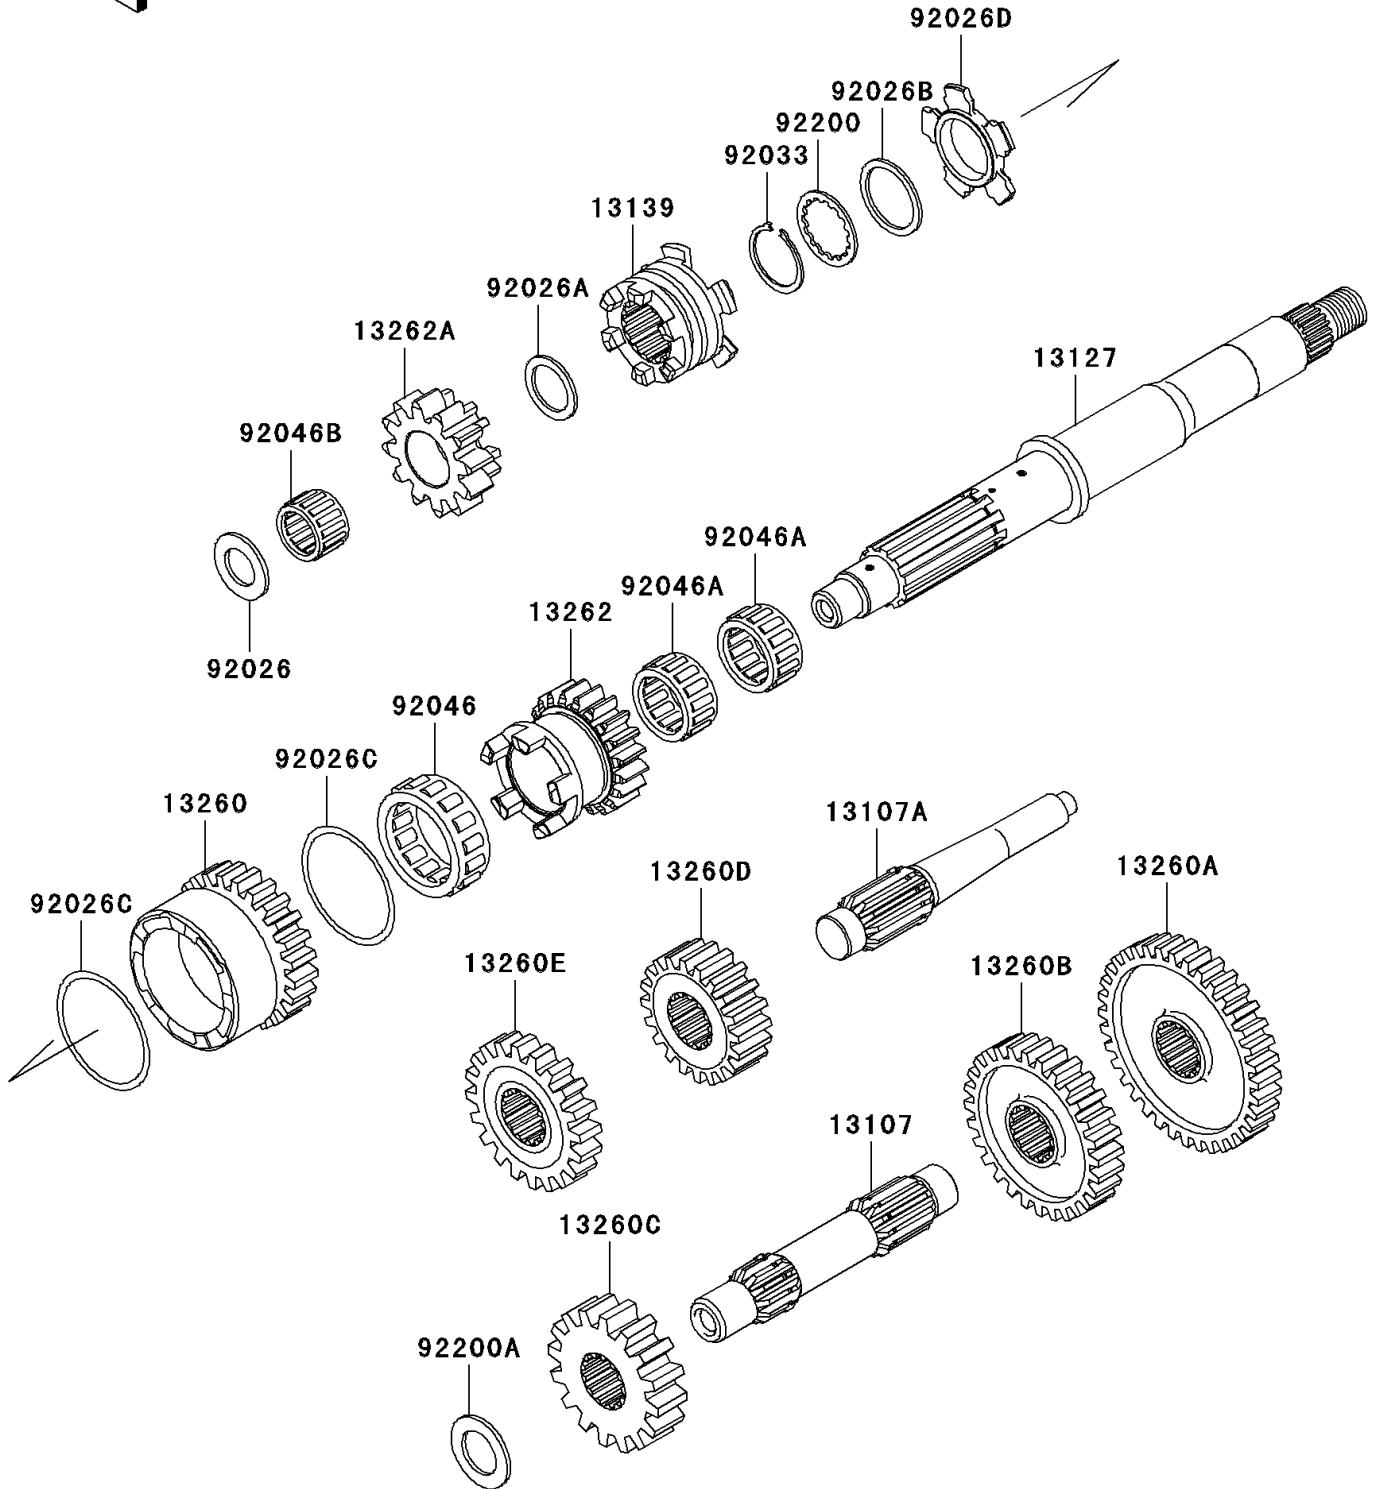

2006 Prairie 700 4x4 Team Green Special Edition PARTS DIAGRAM

Transmission

E1361

2006 Prairie 700 4x4 Team Green Special Edition PARTS LIST

Transmission

ITEM NAME	PART NUMBER	QUANTITY
SHAFT,COUNTER (Ref # 13107)	13107-0113	1
SHAFT,REVERSE,IDLE (Ref # 13107A)	13107-1437	1
SHAFT-TRANSMISSION INPUT (Ref # 13127)	13127-1282	1
SHIFTER (Ref # 13139)	13139-0003	1
GEAR,INPUT HIGH,26T (Ref # 13260)	13260-1867	1
GEAR,DRIVEN LOW,36T (Ref # 13260A)	13260-1869	1
GEAR,DRIVEN HIGH,30T (Ref # 13260B)	13260-1870	1
GEAR,OUTPUT DRIVE,18T (Ref # 13260C)	13260-1871	1
GEAR,OUTPUT REVERSE,16T (Ref # 13260D)	13260-1872	1
GEAR,DRIVEN REVERSE,16T (Ref # 13260E)	13260-1873	1
GEAR,INPUT LOW,20T (Ref # 13262)	13262-0234	1
GEAR,INPUT REVERSE,12T (Ref # 13262A)	13262-0235	1
SPACER,17.3X30X2.0 (Ref # 92026)	92026-1415	1
SPACER,21.2X29X1.6 (Ref # 92026A)	92026-1568	1
SPACER,28.2X34.5X1.6 (Ref # 92026B)	92026-1587	1
SPACER,48.2X54.3X1.0 (Ref # 92026C)	92026-1599	2
SPACER,HI&LOW (Ref # 92026D)	92026-1600	1
RING-SNAP,25.9X30.6X1.2 (Ref # 92033)	92033-1037	1
BEARING-NEEDLE,HIGH GEAR (Ref # 92046)	92046-1276	1
BEARING-NEEDLE,FWF-283317 (Ref # 92046A)	92046-1278	2
BEARING-NEEDLE,REVERSE GEAR (Ref # 92046B)	92046-1279	1
WASHER,28.5X34.0X1.5 (Ref # 92200)	92200-1240	1
WASHER,20.3X33X2.0 (Ref # 92200A)	92200-1351	1