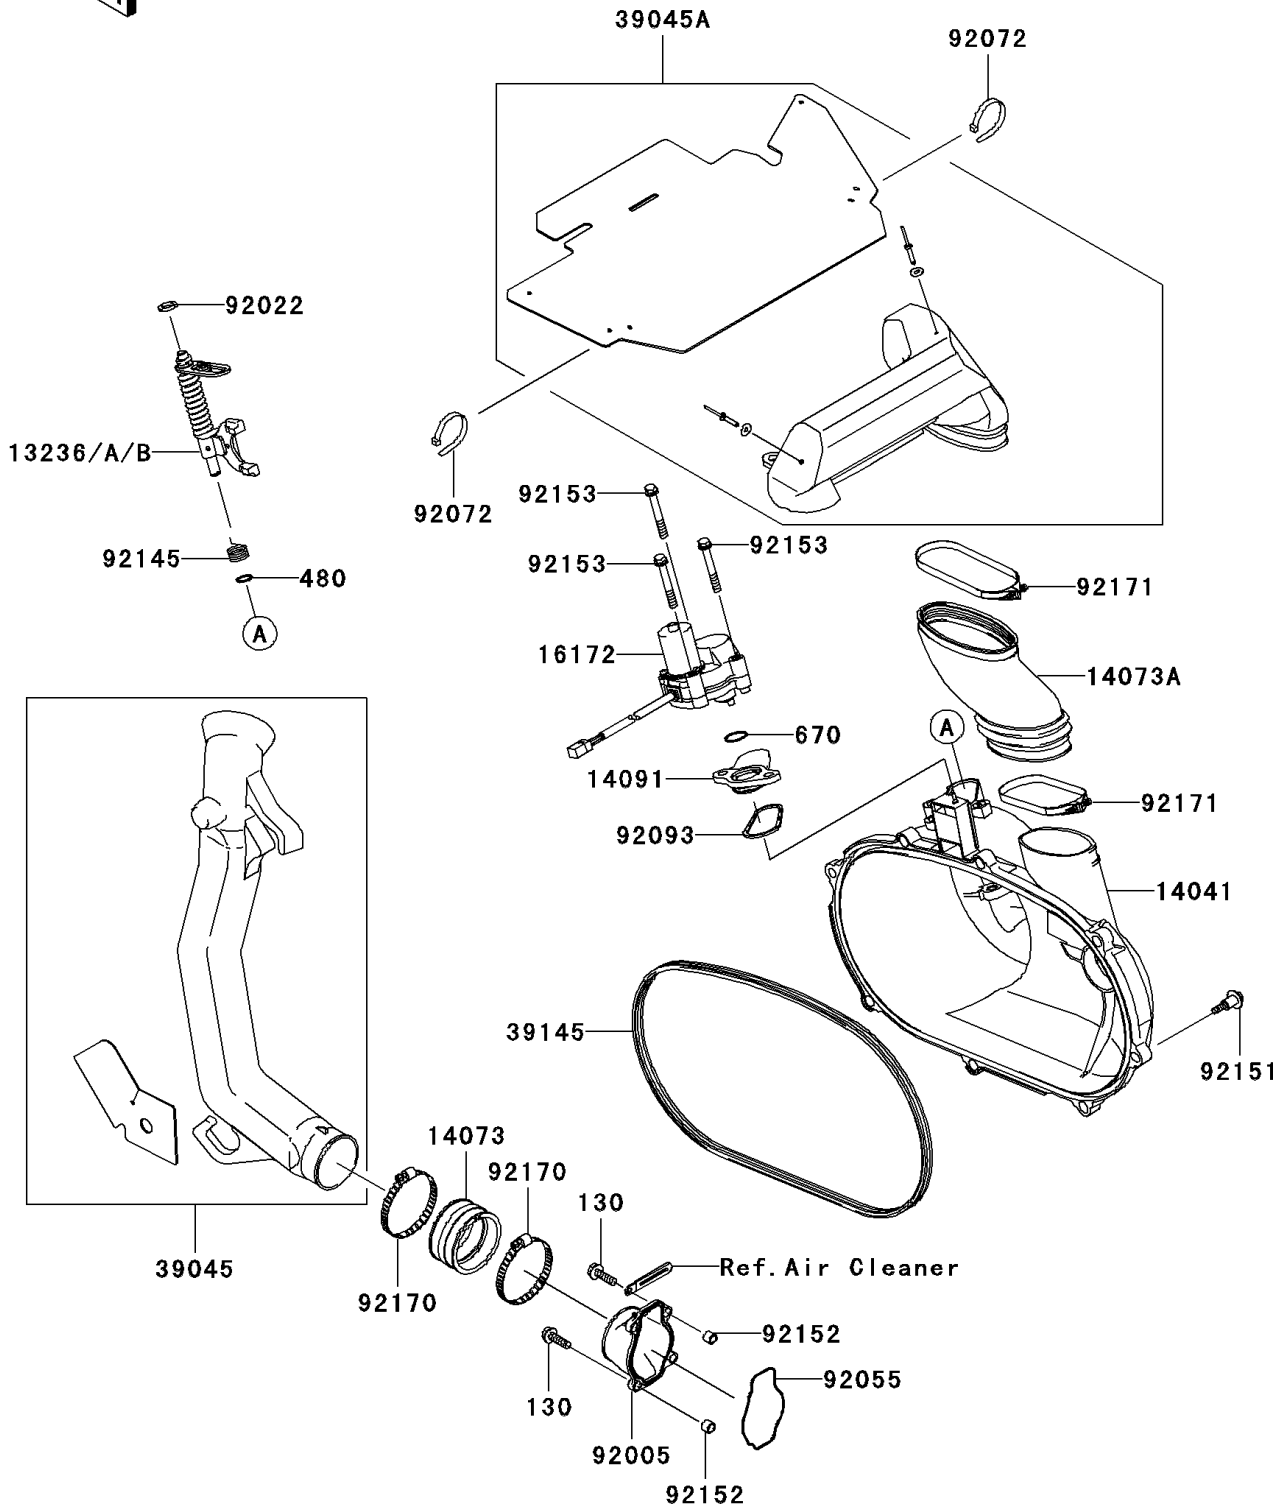

2006 Prairie 700 4x4 Team Green Special Edition PARTS DIAGRAM

Converter Cover

E1393

2006 Prairie 700 4x4 Team Green Special Edition PARTS LIST

Converter Cover

ITEM NAME	PART NUMBER	QUANTITY
BOLT-FLANGED,6X20 (Ref # 130)	130Z0620	4
CIRCLIP-TYPE-C,10MM (Ref # 480)	480J1000	1
O RING (Ref # 670)	670D3022	1
LEVER-COMP,YELLOW (Ref # 13236)	13236-0046	AR
LEVER-COMP,GREEN (Ref # 13236A)	13236-0047	AR
LEVER-COMP,PAINT LESS (Ref # 13236B)	13236-0048	1
COVER-COMP (Ref # 14041)	14041-1158	1
DUCT,JOINT (Ref # 14073)	14073-1775	1
DUCT,EXHAUST (Ref # 14073A)	14073-1792	1
COVER (Ref # 14091)	14091-1421	1
ACTUATOR (Ref # 16172)	16172-0002	1
DUCT-ASSY,SNORKEL,IN (Ref # 39045)	39045-0002	1
DUCT-ASSY,SNORKEL,EX (Ref # 39045A)	39045-1063	1
TRIM-SEAL (Ref # 39145)	39145-1135	1
FITTING (Ref # 92005)	92005-1387	1
WASHER,10.2X16X1 (Ref # 92022)	92022-1829	1
RING-O (Ref # 92055)	92055-1630	1
BAND,L=188 (Ref # 92072)	92072-1239	2
SEAL (Ref # 92093)	92093-1548	1
SPRING (Ref # 92145)	92145-1567	1
BOLT,FLANGED,M6X13.5X16.5 (Ref # 92151)	92151-1686	8
COLLAR (Ref # 92152)	92152-1332	4
BOLT,6X47 (Ref # 92153)	92153-0678	3
CLAMP (Ref # 92170)	92170-1764	2
CLAMP (Ref # 92171)	92171-1336	2