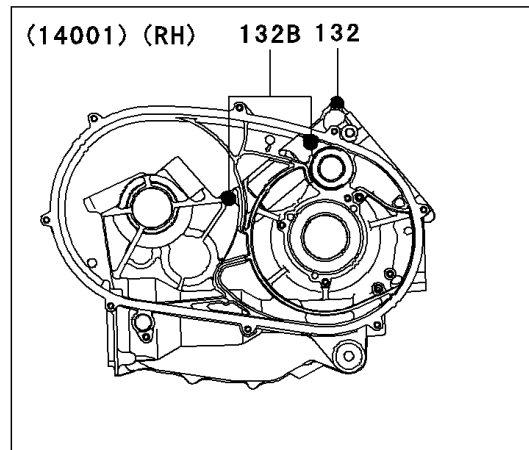

2006 Prairie 700 4x4 Team Green Special Edition PARTS DIAGRAM

Crankcase

2006 Prairie 700 4x4 Team Green Special Edition PARTS LIST

Crankcase

ITEM NAME	PART NUMBER	QUANTITY
BOLT-FLANGED-SMALL,6X40 (Ref # 132)	132Y0640	4
BOLT-FLANGED-SMALL,6X65 (Ref # 132A)	132Y0665	5
BOLT-FLANGED-SMALL,8X110 (Ref # 132B)	132Y08110	3
BOLT-FLANGED-SMALL,8X75 (Ref # 132C)	132Y0875	4
SCREW-CSK-CROS,6X16 (Ref # 221)	221B0616	2
CIRCLIP-TYPE-C,37MM (Ref # 481)	481J3700	1
BEARING-BALL (Ref # 601)	601A6000	1
BEARING-BALL,#6004 (Ref # 601A)	601A6004	1
BEARING-BALL,#6304 (Ref # 601B)	601A6304	1
SET-CRANKCASE (Ref # 14001)	14001-0044	1
PLATE-POSITION (Ref # 14014)	14014-0006	2
FITTING,BREATHER (Ref # 14067)	14067-006	1
PIN (Ref # 92043)	92043-1506	2
BEARING-BALL,5208X2-A-ECG45 (Ref # 92045)	92045-0012	1
BEARING-BALL,6306SH2 (Ref # 92045A)	92045-1190	1
BEARING-BALL,6303LUA (Ref # 92045B)	92045-1389	1
BEARING-NEEDLE,TA202715ZE (Ref # 92046)	92046-1118	2
BEARING-NEEDLE (Ref # 92046A)	92046-1143	1
BEARING-NEEDLE,FJ-2820WA (Ref # 92046B)	92046-1277	1
SEAL-OIL,TC 35X50X8 (Ref # 92049)	92049-1452	1
SEAL-OIL,TCY 28X42X8 (Ref # 92049A)	92049-1570	1
SEAL-OIL,HTC 30X45X8 (Ref # 92049B)	92049-1575	1
RING-O,25.7X2.4 (Ref # 92055)	92055-1136	1
GASKET,12X22X2 (Ref # 92065)	92065-097	1
PLUG,OIL DRAIN,12X15 (Ref # 92066)	92066-1174	1
BOLT,8X110 (Ref # 92151)	92151-1689	1
CLAMP (Ref # 92171)	92171-0329	1
CLAMP (Ref # 92171A)	92171-0514	1
TUBE,BREATHER (Ref # 92191)	92191-1740	1

2006 Prairie 700 4x4 Team Green Special Edition PARTS LIST

Crankcase

ITEM NAME	PART NUMBER	QUANTITY
TUBE,OIL RETURN (Ref # 92192)	92192-0057	1