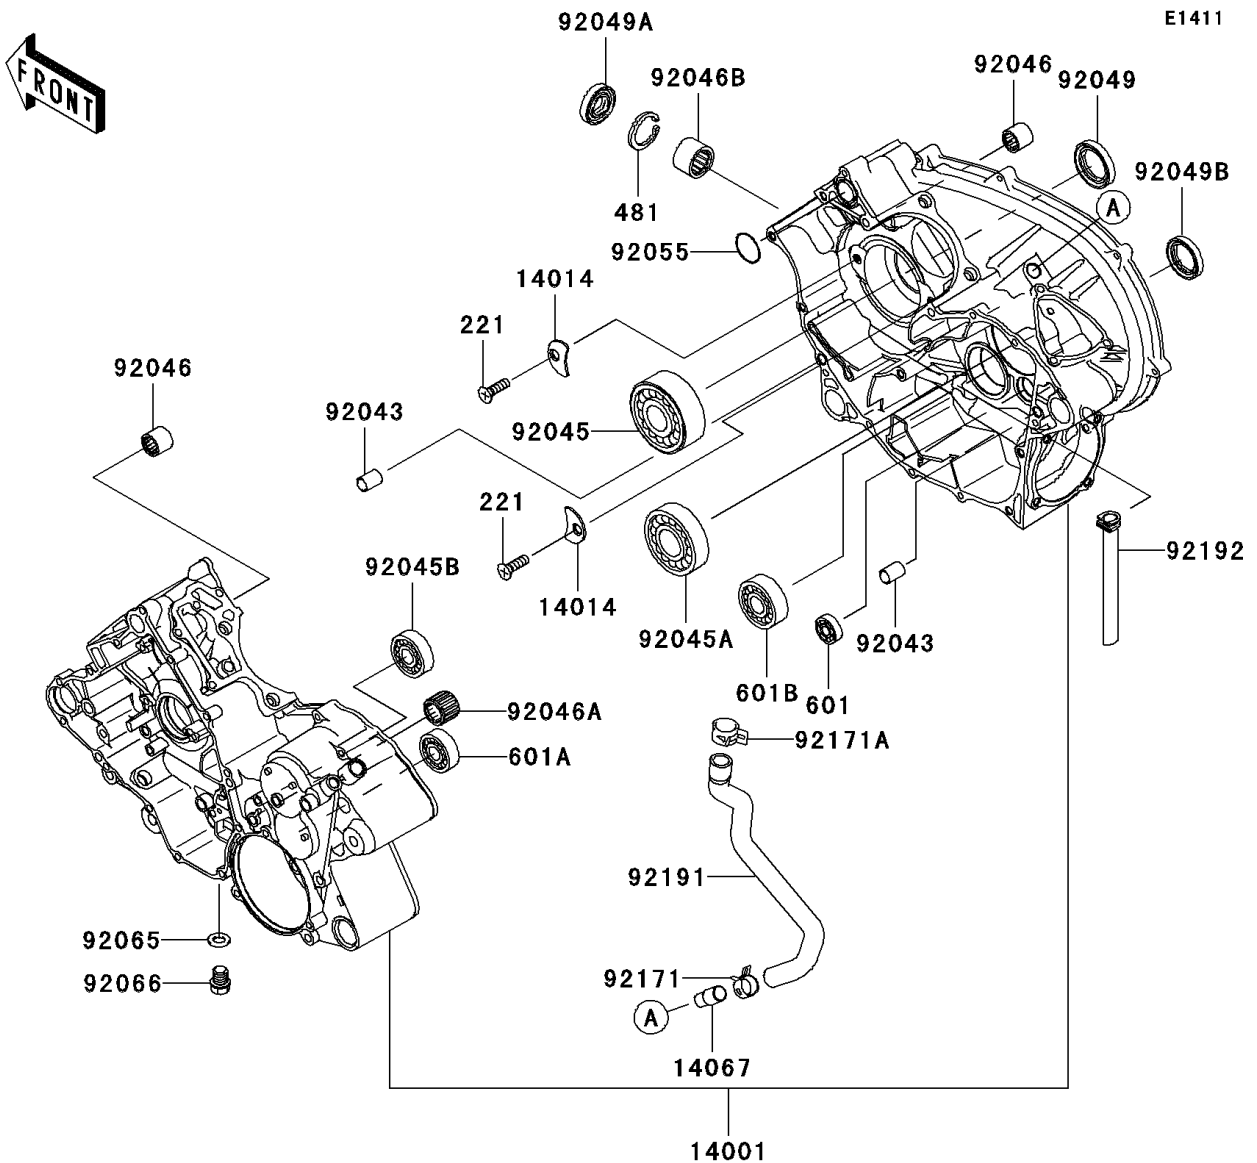

2006 Prairie 700 4x4 Team Green Special Edition PARTS DIAGRAM

Crankcase

2006 Prairie 700 4x4 Team Green Special Edition PARTS LIST

Crankcase

ITEM NAME	PART NUMBER	QUANTITY
BOLT-FLANGED-SMALL,6X40 (Ref # 132)	132Y0640	4
BOLT-FLANGED-SMALL,6X65 (Ref # 132A)	132Y0665	5
BOLT-FLANGED-SMALL,8X110 (Ref # 132B)	132Y08110	3
BOLT-FLANGED-SMALL,8X75 (Ref # 132C)	132Y0875	4
SCREW-CSK-CROS,6X16 (Ref # 221)	221B0616	2
CIRCLIP-TYPE-C,37MM (Ref # 481)	481J3700	1
BEARING-BALL (Ref # 601)	601A6000	1
BEARING-BALL,#6004 (Ref # 601A)	601A6004	1
BEARING-BALL,#6304 (Ref # 601B)	601A6304	1
SET-CRANKCASE (Ref # 14001)	14001-0044	1
PLATE-POSITION (Ref # 14014)	14014-0006	2
FITTING,BREATHER (Ref # 14067)	14067-006	1
PIN (Ref # 92043)	92043-1506	2
BEARING-BALL,5208X2-A-ECG45 (Ref # 92045)	92045-0012	1
BEARING-BALL,6306SH2 (Ref # 92045A)	92045-1190	1
BEARING-BALL,6303LUA (Ref # 92045B)	92045-1389	1
BEARING-NEEDLE,TA202715ZE (Ref # 92046)	92046-1118	2
BEARING-NEEDLE (Ref # 92046A)	92046-1143	1
BEARING-NEEDLE,FJ-2820WA (Ref # 92046B)	92046-1277	1
SEAL-OIL,TC 35X50X8 (Ref # 92049)	92049-1452	1
SEAL-OIL,TCY 28X42X8 (Ref # 92049A)	92049-1570	1
SEAL-OIL,HTC 30X45X8 (Ref # 92049B)	92049-1575	1
RING-O,25.7X2.4 (Ref # 92055)	92055-1136	1
GASKET,12X22X2 (Ref # 92065)	92065-097	1
PLUG,OIL DRAIN,12X15 (Ref # 92066)	92066-1174	1
BOLT,8X110 (Ref # 92151)	92151-1689	1
CLAMP (Ref # 92171)	92171-0329	1
CLAMP (Ref # 92171A)	92171-0514	1
TUBE,BREATHER (Ref # 92191)	92191-1740	1

2006 Prairie 700 4x4 Team Green Special Edition PARTS LIST

Crankcase

ITEM NAME	PART NUMBER	QUANTITY
TUBE,OIL RETURN (Ref # 92192)	92192-0057	1