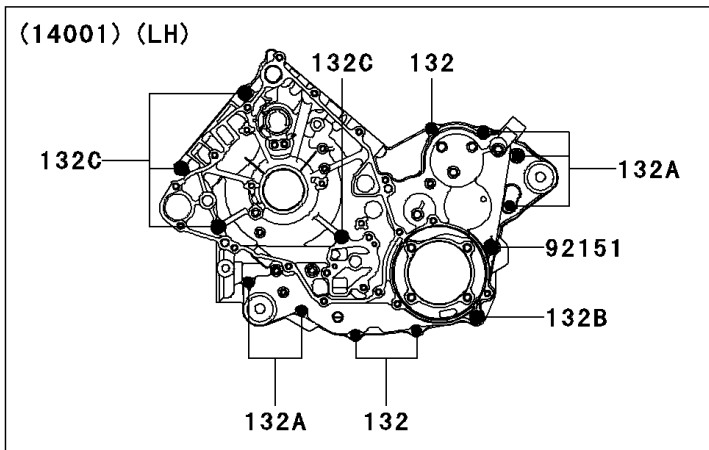

2006 Prairie 700 4x4 Team Green Special Edition PARTS DIAGRAM

Crankcase

2006 Prairie 700 4x4 Team Green Special Edition PARTS LIST

Crankcase

ITEM NAME	PART NUMBER	QUANTITY
BOLT-FLANGED-SMALL,6X40 (Ref # 132)	132Y0640	4
BOLT-FLANGED-SMALL,6X65 (Ref # 132A)	132Y0665	5
BOLT-FLANGED-SMALL,8X110 (Ref # 132B)	132Y08110	3
BOLT-FLANGED-SMALL,8X75 (Ref # 132C)	132Y0875	4
SCREW-CSK-CROS,6X16 (Ref # 221)	221B0616	2
CIRCLIP-TYPE-C,37MM (Ref # 481)	481J3700	1
BEARING-BALL (Ref # 601)	601A6000	1
BEARING-BALL,#6004 (Ref # 601A)	601A6004	1
BEARING-BALL,#6304 (Ref # 601B)	601A6304	1
SET-CRANKCASE (Ref # 14001)	14001-0044	1
PLATE-POSITION (Ref # 14014)	14014-0006	2
FITTING,BREATHER (Ref # 14067)	14067-006	1
PIN (Ref # 92043)	92043-1506	2
BEARING-BALL,5208X2-A-ECG45 (Ref # 92045)	92045-0012	1
BEARING-BALL,6306SH2 (Ref # 92045A)	92045-1190	1
BEARING-BALL,6303LUA (Ref # 92045B)	92045-1389	1
BEARING-NEEDLE,TA202715ZE (Ref # 92046)	92046-1118	2
BEARING-NEEDLE (Ref # 92046A)	92046-1143	1
BEARING-NEEDLE,FJ-2820WA (Ref # 92046B)	92046-1277	1
SEAL-OIL,TC 35X50X8 (Ref # 92049)	92049-1452	1
SEAL-OIL,TCY 28X42X8 (Ref # 92049A)	92049-1570	1
SEAL-OIL,HTC 30X45X8 (Ref # 92049B)	92049-1575	1
RING-O,25.7X2.4 (Ref # 92055)	92055-1136	1
GASKET,12X22X2 (Ref # 92065)	92065-097	1
PLUG,OIL DRAIN,12X15 (Ref # 92066)	92066-1174	1
BOLT,8X110 (Ref # 92151)	92151-1689	1
CLAMP (Ref # 92171)	92171-0329	1
CLAMP (Ref # 92171A)	92171-0514	1
TUBE,BREATHER (Ref # 92191)	92191-1740	1

2006 Prairie 700 4x4 Team Green Special Edition PARTS LIST

Crankcase

ITEM NAME	PART NUMBER	QUANTITY
TUBE,OIL RETURN (Ref # 92192)	92192-0057	1