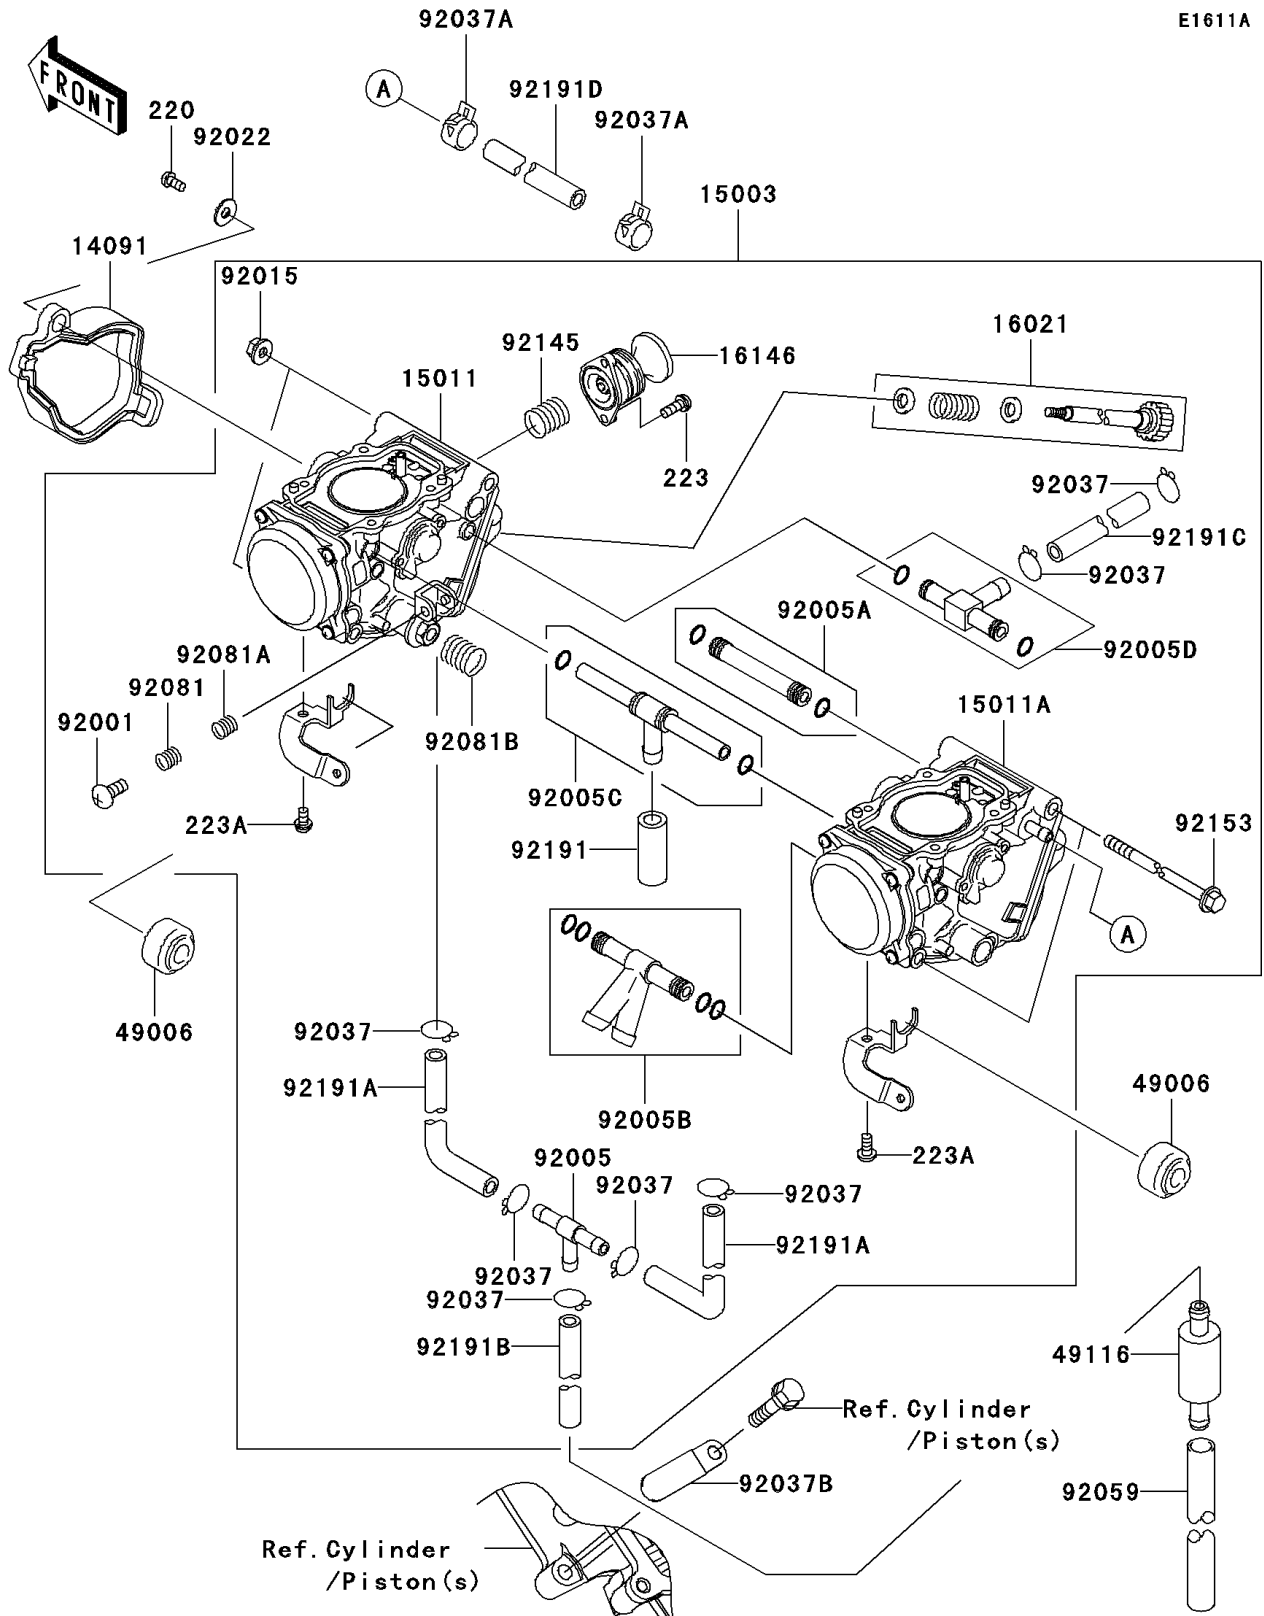

2006 Prairie 700 4x4 Team Green Special Edition PARTS DIAGRAM

Carburetor(CN)

2006 Prairie 700 4x4 Team Green Special Edition PARTS LIST

Carburetor(CN)

ITEM NAME	PART NUMBER	QUANTITY
COVER,THROTTLE CABLE (Ref # 14091)	14091-1196	1
CARBURETOR-ASSY,PRIMARY PUMP (Ref # 15003)	15003-0007	1
CARBURETOR,FR (Ref # 15011)	15011-0019	1
CARBURETOR,RR (Ref # 15011A)	15011-0020	1
SCREW-THROTTLE STOP (Ref # 16021)	16021-1238	1
COVER-ASSY,PRIMING (Ref # 16146)	16146-1225	1
BOOT,STARTER CABLE (Ref # 49006)	49006-1353	2
VALVE-ASSY (Ref # 49116)	49116-1126	1
BOLT,THROTTLE ADJUST (Ref # 92001)	92001-1998	1
FITTING,FUEL,T-TYPE (Ref # 92005)	92005-1112	1
FITTING (Ref # 92005A)	92005-1375	1
FITTING (Ref # 92005B)	92005-1376	1
FITTING (Ref # 92005C)	92005-1385	1
FITTING (Ref # 92005D)	92005-1393	1
NUT,FLANGED,5MM (Ref # 92015)	92015-1259	2
WASHER,5.2X13X1 (Ref # 92022)	92022-1380	1
CLAMP,TUBE (Ref # 92037)	92037-1201	7
CLAMP,TUBE (Ref # 92037A)	92037-1505	2
CLAMP,L=45 (Ref # 92037B)	92037-1539	1
TUBE,7X10X100 (Ref # 92059)	92059-1736	1
SPRING (Ref # 92081)	92081-1620	1
SPRING,THROTTLE ADJUST LWR (Ref # 92081A)	92081-1621	1
SCREW-PAN-CROS,4X8 (Ref # 220)	220B0408	1
SCREW-PAN-WS-CROS,4X12 (Ref # 223)	223C0412	2
SCREW-PAN-WS-CROS,4X8 (Ref # 223A)	223D0408	2
SPRING,THROTTLE ADJUST CNT (Ref # 92081B)	92081-1622	1
SPRING,PRIMING (Ref # 92145)	92145-1451	1
BOLT,5X143 (Ref # 92153)	92153-1068	2
TUBE,7X11X25 (Ref # 92191)	92191-1672	1

2006 Prairie 700 4x4 Team Green Special Edition PARTS LIST

Carburetor(CN)

ITEM NAME	PART NUMBER	QUANTITY
TUBE,4.5X8X65 (Ref # 92191A)	92191-1673	2
TUBE,4.5X8X420 (Ref # 92191B)	92191-1674	1
TUBE,4.5X8.5X35 (Ref # 92191C)	92191-1676	1
TUBE,5.3X10.3X200 (Ref # 92191D)	92191-1694	1