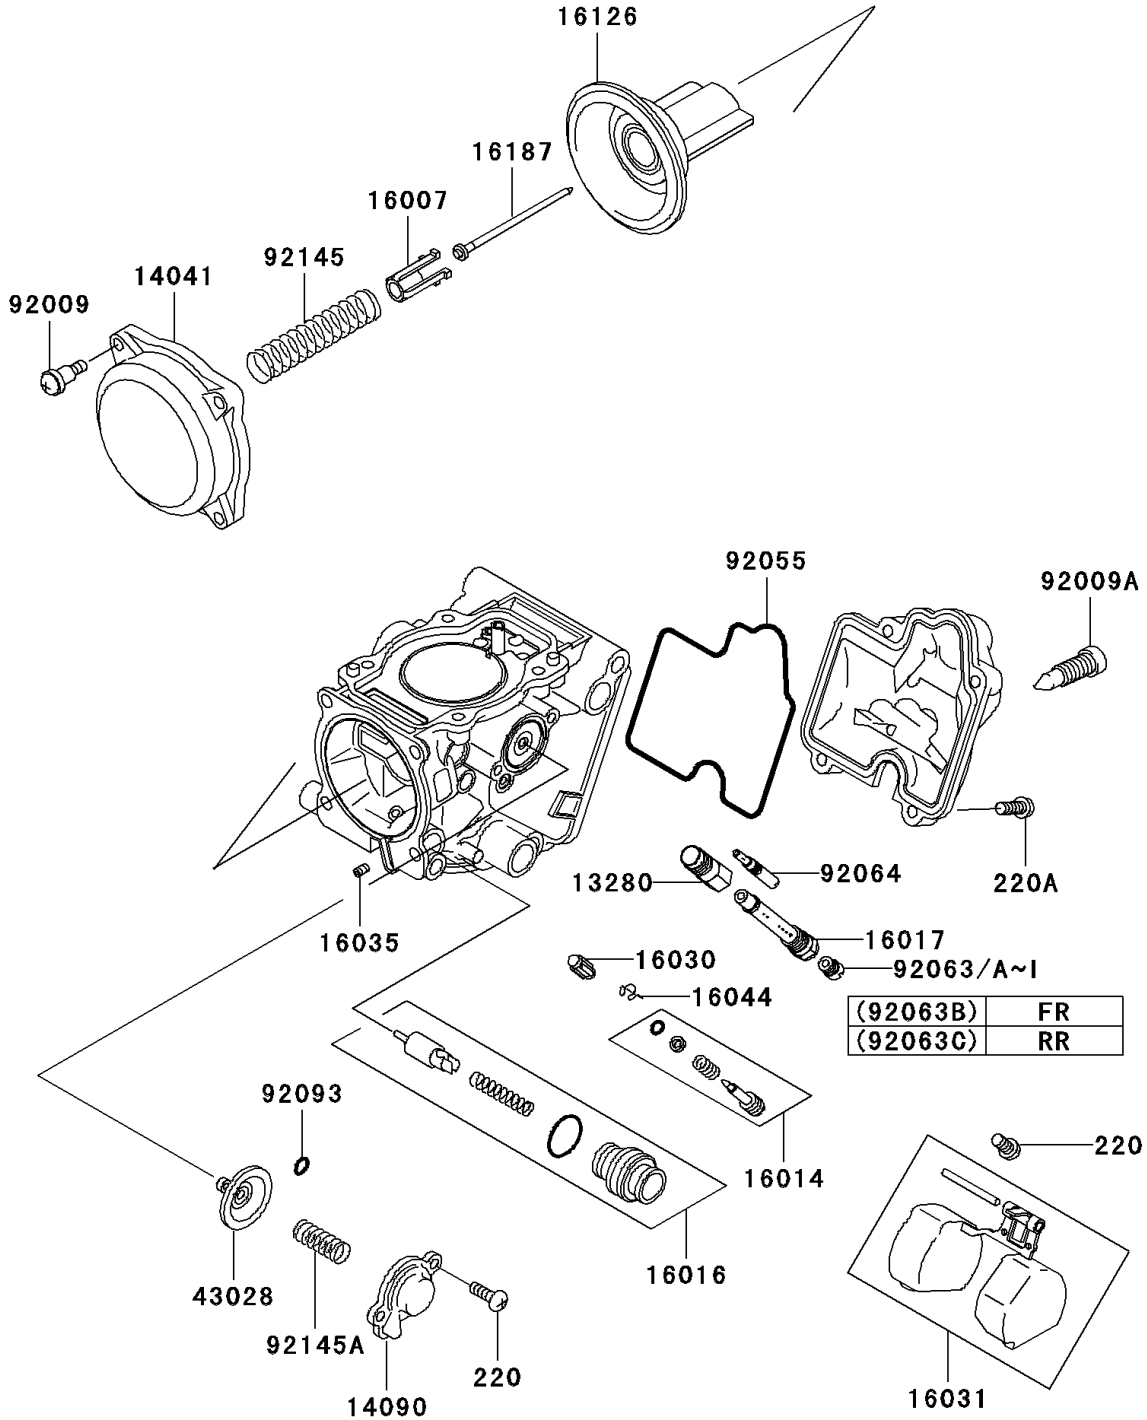

# 2006 Prairie 700 4x4 Team Green Special Edition PARTS DIAGRAM

Carburetor Parts

E1612

## Carburetor Parts

ITEM NAME	PART NUMBER	QUANTITY
SCREW-PAN-CROS,4X8 (Ref # 220)	220D0408	6
SCREW-PAN-CROS,4X14 (Ref # 220A)	220D0414	8
HOLDER,JET (Ref # 13280)	13280-1096	2
CAP-CHAMBER,MIXING (Ref # 14041)	14041-1090	2
COVER,AIR CUT VALVE (Ref # 14090)	14090-1984	2
SEAT-SPRING,THROTTLE VALVE (Ref # 16007)	16007-1120	2
SCREW-PILOT AIR (Ref # 16014)	16014-1101	2
PLUNGER (Ref # 16016)	16016-1117	2
JET-NEEDLE (Ref # 16017)	16017-1441	2
VALVE-FLOAT (Ref # 16030)	16030-1007	2
FLOAT (Ref # 16031)	16031-1097	2
JET-AIR,LEAK (Ref # 16035)	16035-1055	2
CLAMP,FLOAT VALVE (Ref # 16044)	16044-007	2
VALVE,VACUUM (Ref # 16126)	16126-1226	2
NEEDLE-JET (Ref # 16187)	16187-0023	2
DIAPHRAGM,AIR CUT VALVE (Ref # 43028)	43028-1085	2
SCREW,4X4.4 (Ref # 92009)	92009-1549	8
SCREW,DRAIN,6X0.75 (Ref # 92009A)	92009-1551	2
RING-O,FLOAT CHAMBER (Ref # 92055)	92055-1589	2
JET-MAIN,#140 (Ref # 92063)	92063-1013	AR
JET-MAIN,#135 (Ref # 92063A)	92063-1014	AR
JET-MAIN,#138 (Ref # 92063B)	92063-1015	1
JET-MAIN,#142 (Ref # 92063C)	92063-1016	1
JET-MAIN,#145 (Ref # 92063D)	92063-1017	AR
JET-MAIN,#125 (Ref # 92063E)	92063-1069	AR
JET-MAIN,#128 (Ref # 92063F)	92063-1074	AR
JET-MAIN,#130 (Ref # 92063G)	92063-1075	AR
JET-MAIN,#132 (Ref # 92063H)	92063-1076	AR
JET-MAIN,#148 (Ref # 92063I)	92063-1324	AR

## Carburetor Parts

ITEM NAME	PART NUMBER	QUANTITY
JET-PILOT,#40 (Ref # 92064)	92064-0005	2
SEAL,"U"RING (Ref # 92093)	92093-1046	2
SPRING,VACUUM VALVE (Ref # 92145)	92145-1227	2
SPRING,AIR CUT VALVE (Ref # 92145A)	92145-1450	2