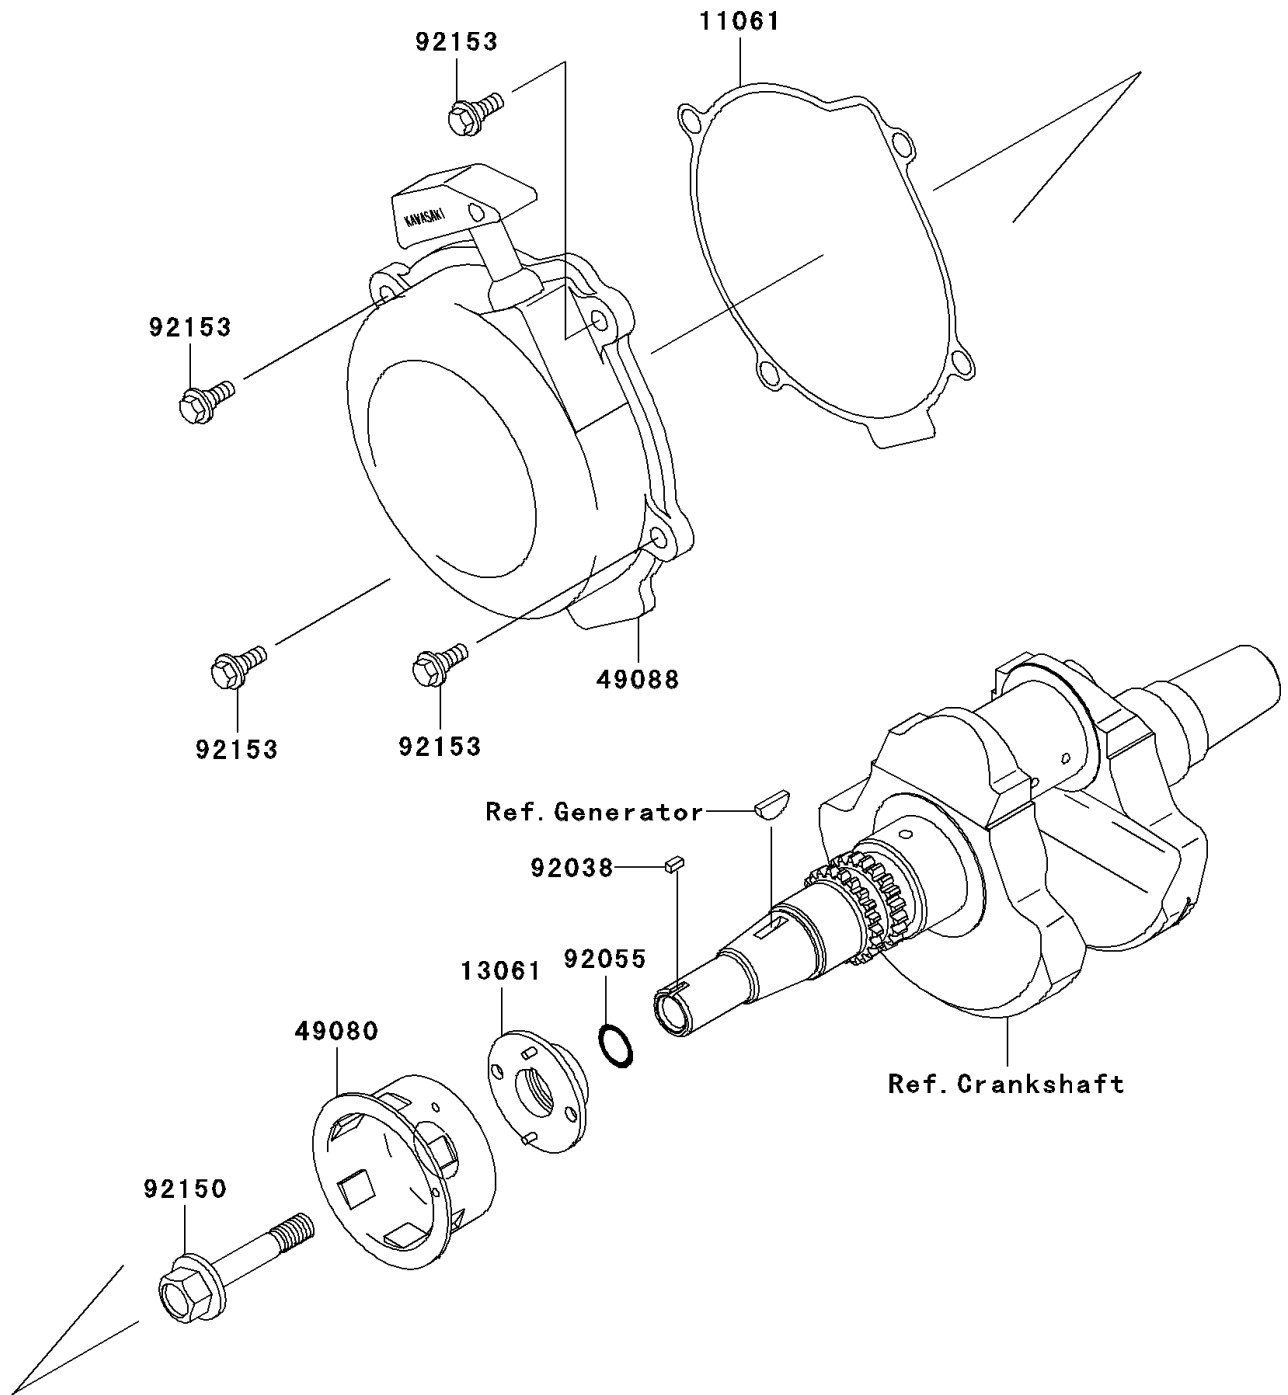

2006 Prairie 700 4x4 Team Green Special Edition PARTS DIAGRAM

Recoil Starter

E3040

2006 Prairie 700 4x4 Team Green Special Edition PARTS LIST

Recoil Starter

ITEM NAME	PART NUMBER	QUANTITY
GASKET,RECOIL STARTER (Ref # 11061)	11061-1153	1
BOSS (Ref # 13061)	13061-1873	1
PULLEY-STARTING (Ref # 49080)	49080-1061	1
STARTER-RECOIL (Ref # 49088)	49088-1058	1
KEY,SUNK (Ref # 92038)	92038-1051	1
RING-O,19.8X2.2 (Ref # 92055)	92055-1215	1
BOLT,12X65 (Ref # 92150)	92150-1987	1
BOLT,FLANGED,M6X5X11 (Ref # 92153)	92153-7007	4