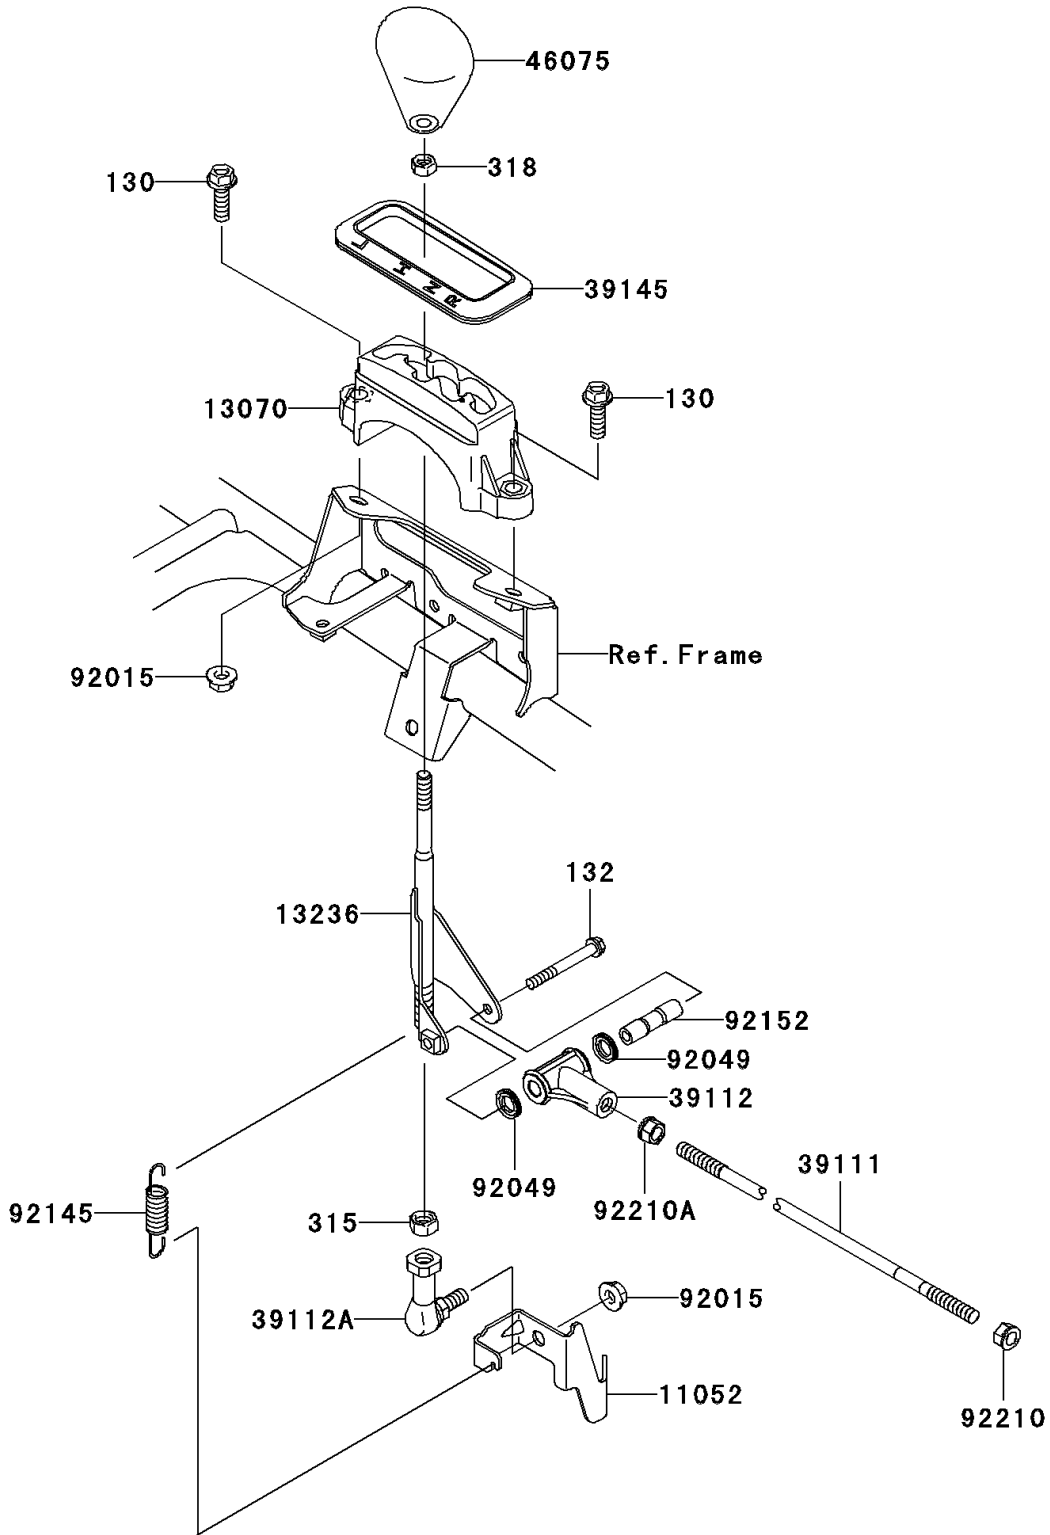

2006 Prairie 700 4x4 Team Green Special Edition PARTS DIAGRAM

Control

E7110

2006 Prairie 700 4x4 Team Green Special Edition PARTS LIST

Control

ITEM NAME	PART NUMBER	QUANTITY
BOLT-FLANGED,8X25 (Ref # 130)	130Z0825	2
BOLT-FLANGED-SMALL,6X50 (Ref # 132)	132J0650	1
NUT-HEX-FINE,10MM (Ref # 315)	315B1000	1
NUT-HEX-SMALL,8MM (Ref # 318)	318G0800	1
BRACKET,CONTROL (Ref # 11052)	11052-1441	1
GUIDE,CONTROL SHAFT (Ref # 13070)	13070-1396	1
LEVER-COMP,SHIFT (Ref # 13236)	13236-1384	1
ROD-TIE,SHIFT (Ref # 39111)	39111-1174	1
RODEND-TIE (Ref # 39112)	39112-1079	1
RODEND-TIE,CONTROL PIVOT (Ref # 39112A)	39112-1084	1
TRIM-SEAL,CONTROL GUIDE (Ref # 39145)	39145-1121	1
GRIP,SHIFT (Ref # 46075)	46075-1185	1
NUT,8MM (Ref # 92015)	92015-1432	2
SEAL-OIL (Ref # 92049)	92049-1458	2
SPRING,CONTROL (Ref # 92145)	92145-1441	1
COLLAR,RODEND-TIE (Ref # 92152)	92152-1222	1
NUT,8MM (Ref # 92210)	92210-1242	1
NUT,LH,THREAD 8MM (Ref # 92210A)	92210-1284	1