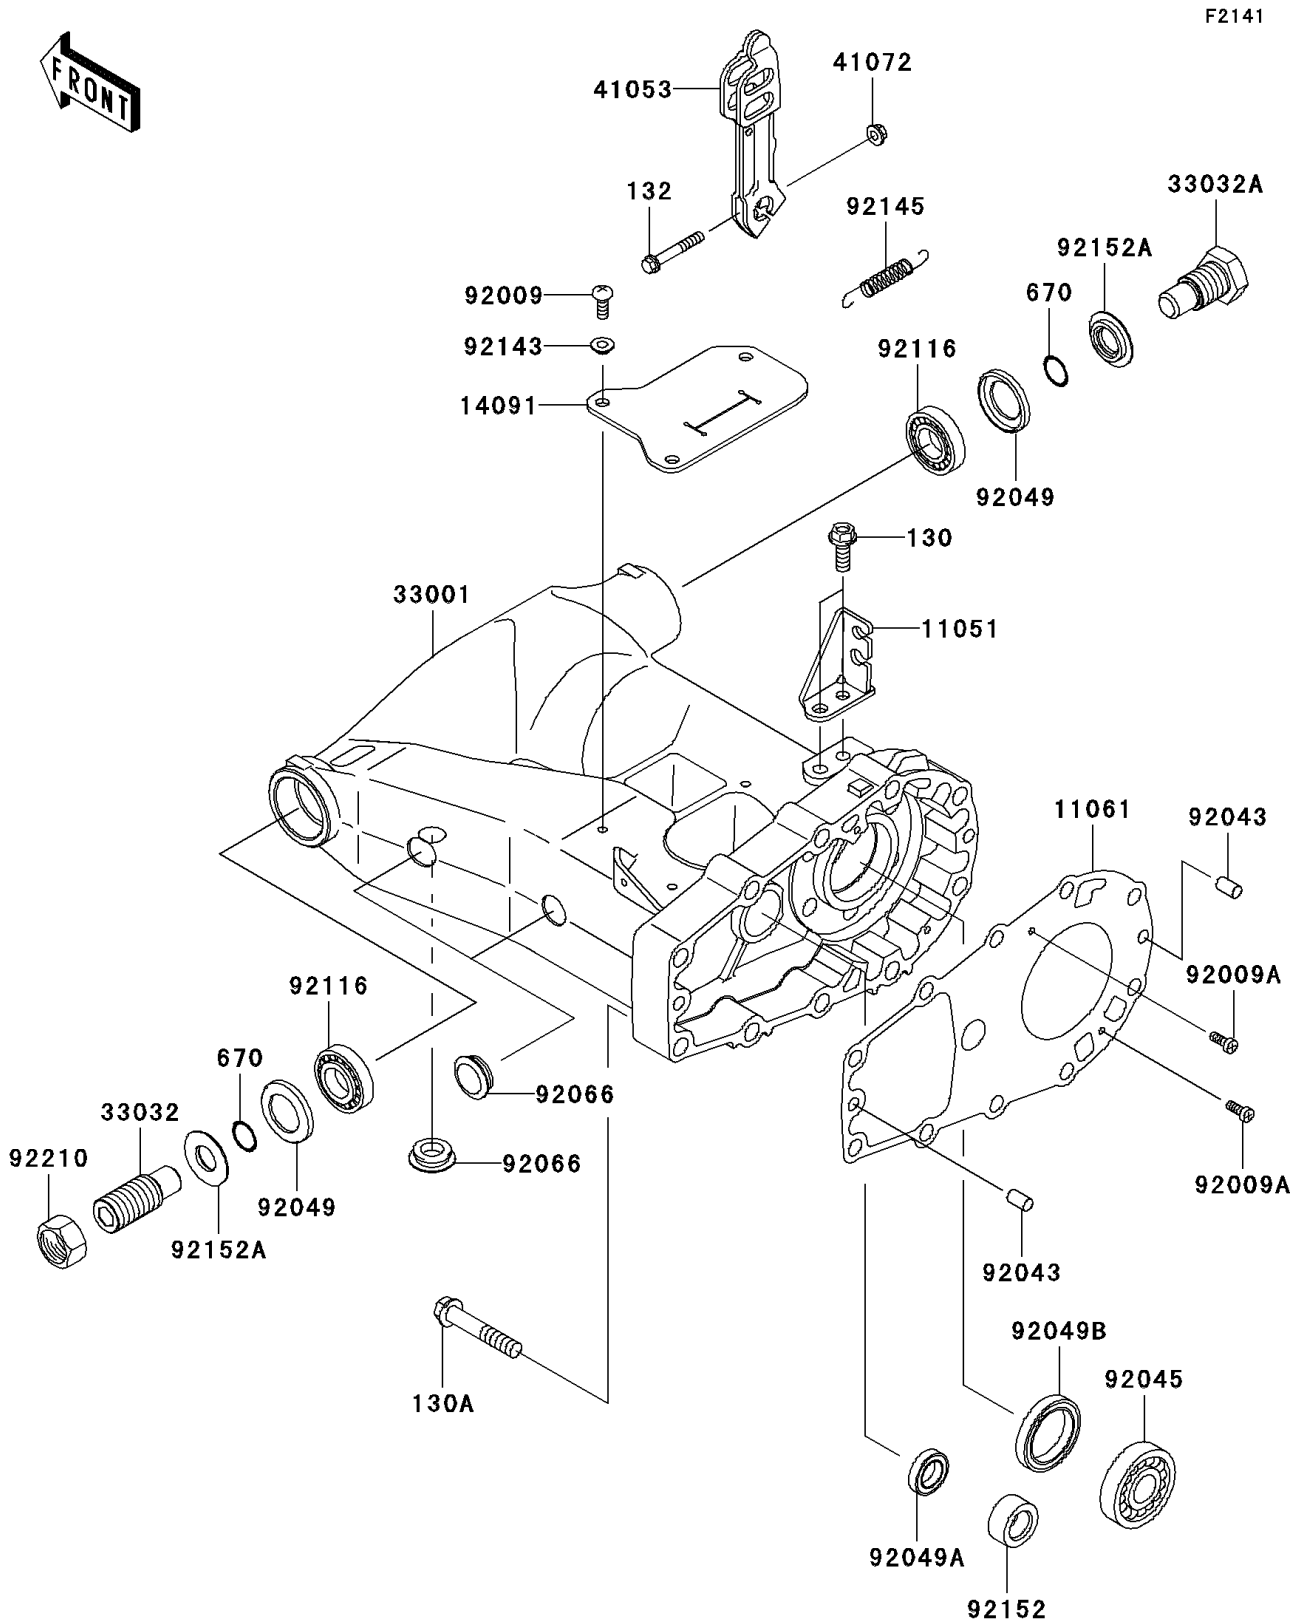

2006 Prairie 700 4x4 Team Green Special Edition PARTS DIAGRAM

Swingarm

2006 Prairie 700 4x4 Team Green Special Edition PARTS LIST

Swingarm

ITEM NAME	PART NUMBER	QUANTITY
BOLT-FLANGED,8X22 (Ref # 130)	130J0822	2
BOLT-FLANGED,10X55 (Ref # 130A)	130P1055	10
BOLT-FLANGED-SMALL,6X40 (Ref # 132)	132G0640	1
O RING,16MM (Ref # 670)	670B2016	2
BRACKET,CABLE (Ref # 11051)	11051-1762	1
GASKET,SWING ARM (Ref # 11061)	11061-1065	1
COVER (Ref # 14091)	14091-7508	1
ARM-COMP-SWING (Ref # 33001)	33001-0008	1
SHAFT-SWING ARM,LEFT SIDE (Ref # 33032)	33032-1197	1
SHAFT-SWING ARM,RIGHT SIDE (Ref # 33032A)	33032-1200	1
LEVER-BRAKE CAM (Ref # 41053)	41053-1094	1
NUT,6MM (Ref # 41072)	41072-007	1
SCREW,TAPPING,6X16 (Ref # 92009)	92009-1166	3
SCREW,4X10 (Ref # 92009A)	92009-1936	2
PIN,8X14 (Ref # 92043)	92043-1567	2
BEARING-BALL,TMBO/28C3 (Ref # 92045)	92045-1427	1
SEAL-OIL,26406 (Ref # 92049)	92049-1030	2
SEAL-OIL,TC17X28X6 (Ref # 92049A)	92049-1537	1
SEAL-OIL,HTC35X48X7 (Ref # 92049B)	92049-1538	1
PLUG (Ref # 92066)	92066-1534	3
BEARING-ROLLER,4T30203E1 (Ref # 92116)	92116-1001	2
COLLAR (Ref # 92143)	92143-1331	3
SPRING,BRAKE LEVER RETURN (Ref # 92145)	92145-1313	1
COLLAR (Ref # 92152)	92152-1240	1
COLLAR (Ref # 92152A)	92152-1356	2
NUT,22MM (Ref # 92210)	92210-0190	1