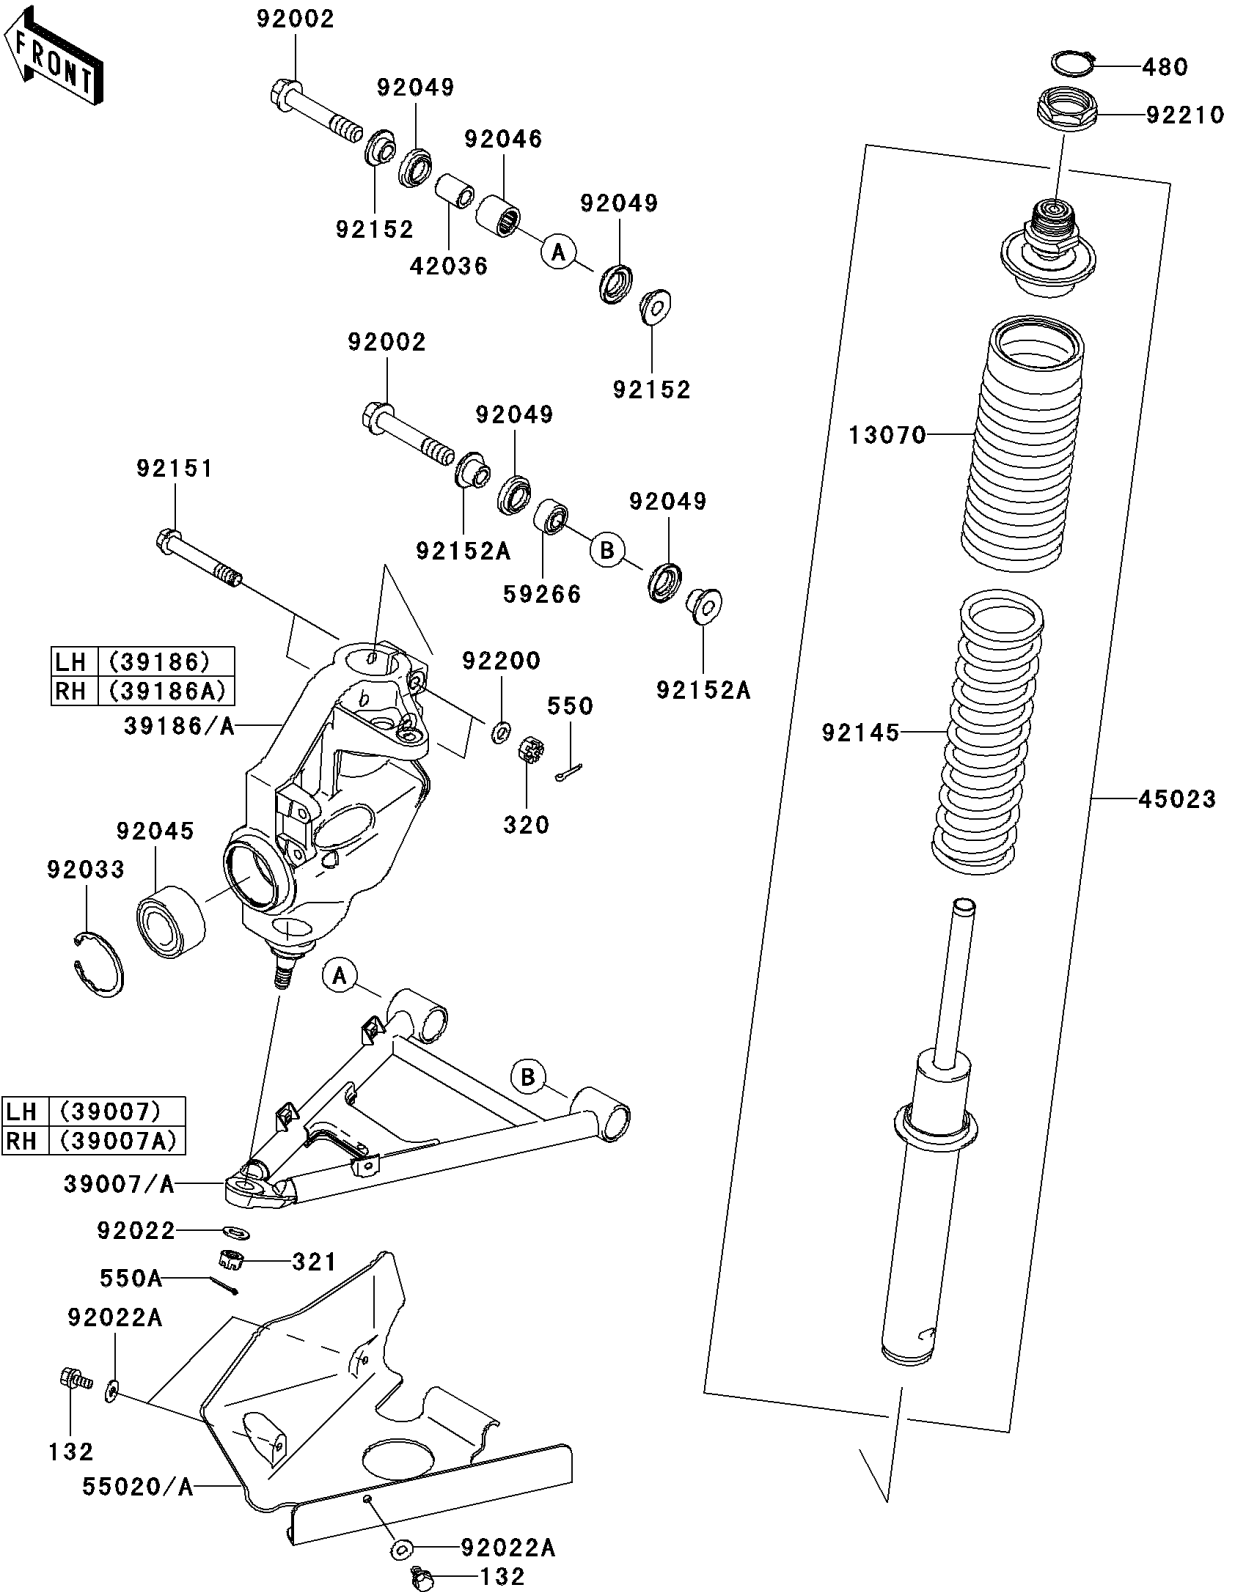

2006 Prairie 700 4x4 Team Green Special Edition PARTS DIAGRAM

Suspension

F2150

2006 Prairie 700 4x4 Team Green Special Edition PARTS LIST

Suspension

ITEM NAME	PART NUMBER	QUANTITY
BOLT-FLANGED-SMALL,6X12 (Ref # 132)	132J0612	6
NUT-CASTLE (Ref # 320)	320H1000	4
NUT-CASTLE,12MM (Ref # 321)	321H1200	2
CIRCLIP-TYPE-C,32MM (Ref # 480)	480J3200	2
PIN-COTTER,2.0X15 (Ref # 550)	550D2015	4
PIN-COTTER,3.0X25 (Ref # 550A)	550D3025	2
GUIDE,STRUT (Ref # 13070)	13070-1383	2
ARM-SUSP,LH (Ref # 39007)	39007-0058	1
ARM-SUSP,RH (Ref # 39007A)	39007-0059	1
KNUCKLE,FR,LH (Ref # 39186)	39186-0041	1
KNUCKLE,FR,RH (Ref # 39186A)	39186-0042	1
SLEEVE,12X20X26.7 (Ref # 42036)	42036-1365	2
STRUT (Ref # 45023)	45023-0004	2
GUARD,FRONT AXLE,LH (Ref # 55020)	55020-1768	1
GUARD,FRONT AXLE,RH (Ref # 55020A)	55020-1769	1
JOINT-BALL (Ref # 59266)	59266-1118	2
BOLT,FLANGED,12X67 (Ref # 92002)	92002-1861	4
WASHER,12.3X22X1.6 (Ref # 92022)	92022-1065	2
WASHER,7X16X1.2 (Ref # 92022A)	92022-1344	6
RING-SNAP,55MM (Ref # 92033)	92033-1274	2
BEARING-BALL,30BWD08A (Ref # 92045)	92045-1448	2
BEARING-NEEDLE,TA202725ZE (Ref # 92046)	92046-1290	2
SEAL-OIL,MF020N3 (Ref # 92049)	92049-1539	8
SPRING,STRUT,K=1.1 (Ref # 92145)	92145-0009	2
BOLT,FLANGED,10X65 (Ref # 92151)	92151-1709	4
COLLAR (Ref # 92152)	92152-1295	4
COLLAR (Ref # 92152A)	92152-1296	4
WASHER,10.5X19X2.3 (Ref # 92200)	92200-1042	4
NUT,FLANGED,35MM (Ref # 92210)	92210-1226	2